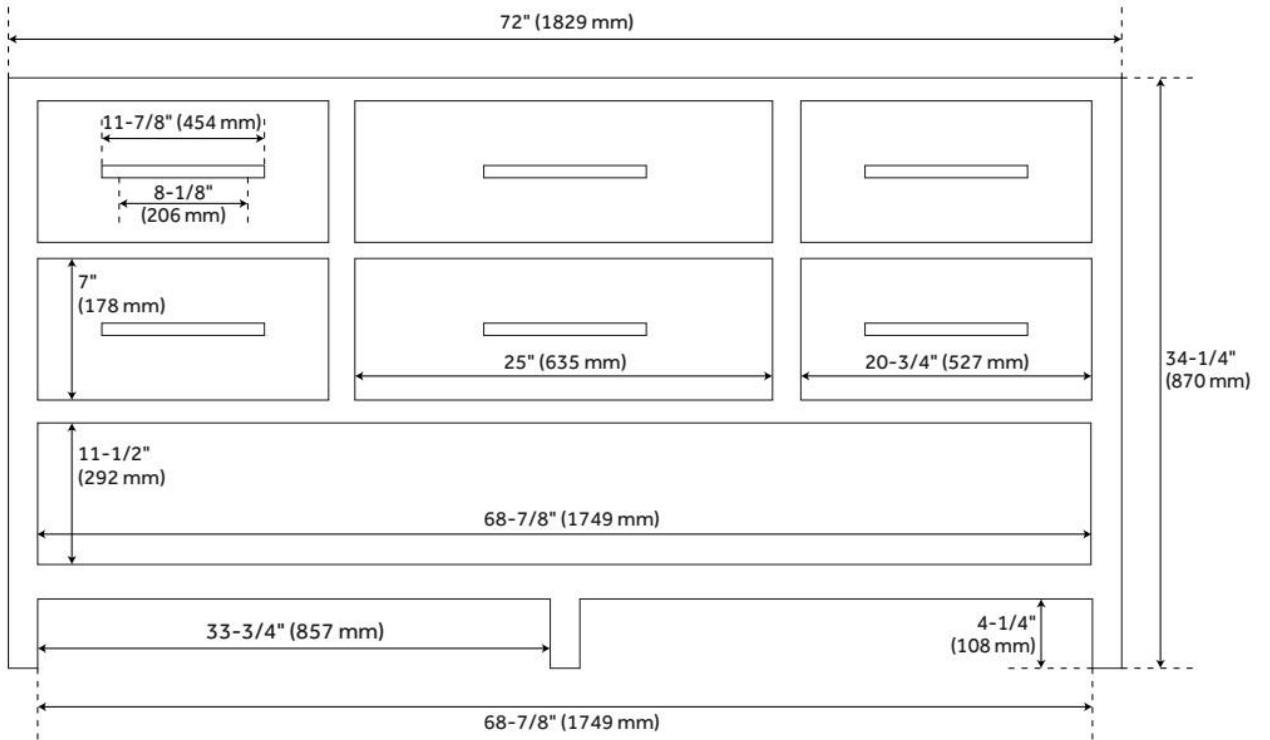

72" ROBERTSON CONSOLE VANITY CABINET - BRUSHED WHITE - VANITY CABINET ONLY

SKU: 484775
Code: SH484775

REVISED 8/5/2024