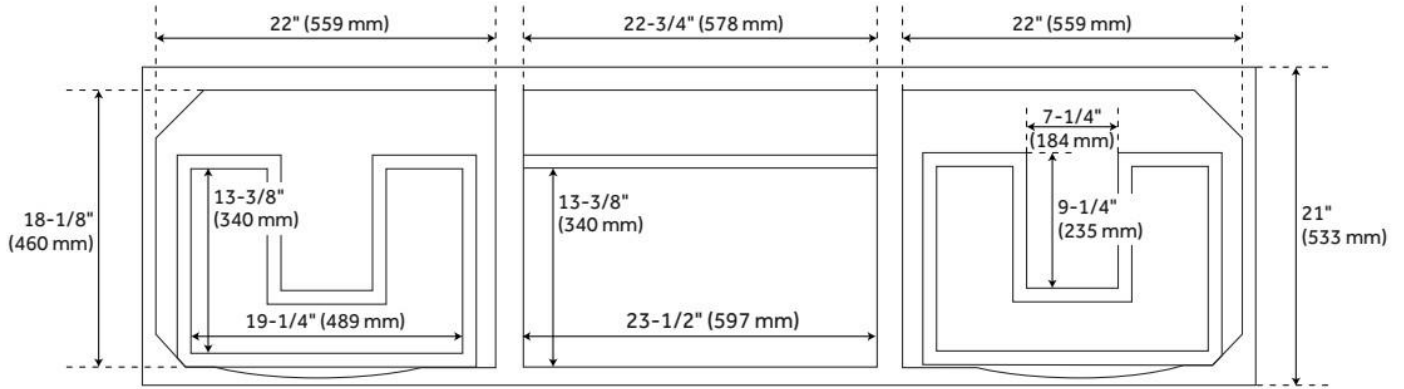

72" ROBERTSON CONSOLE VANITY CABINET - BRUSHED WHITE - VANITY CABINET ONLY

SKU: 484775
Code: SH484775

REVISED 8/5/2024