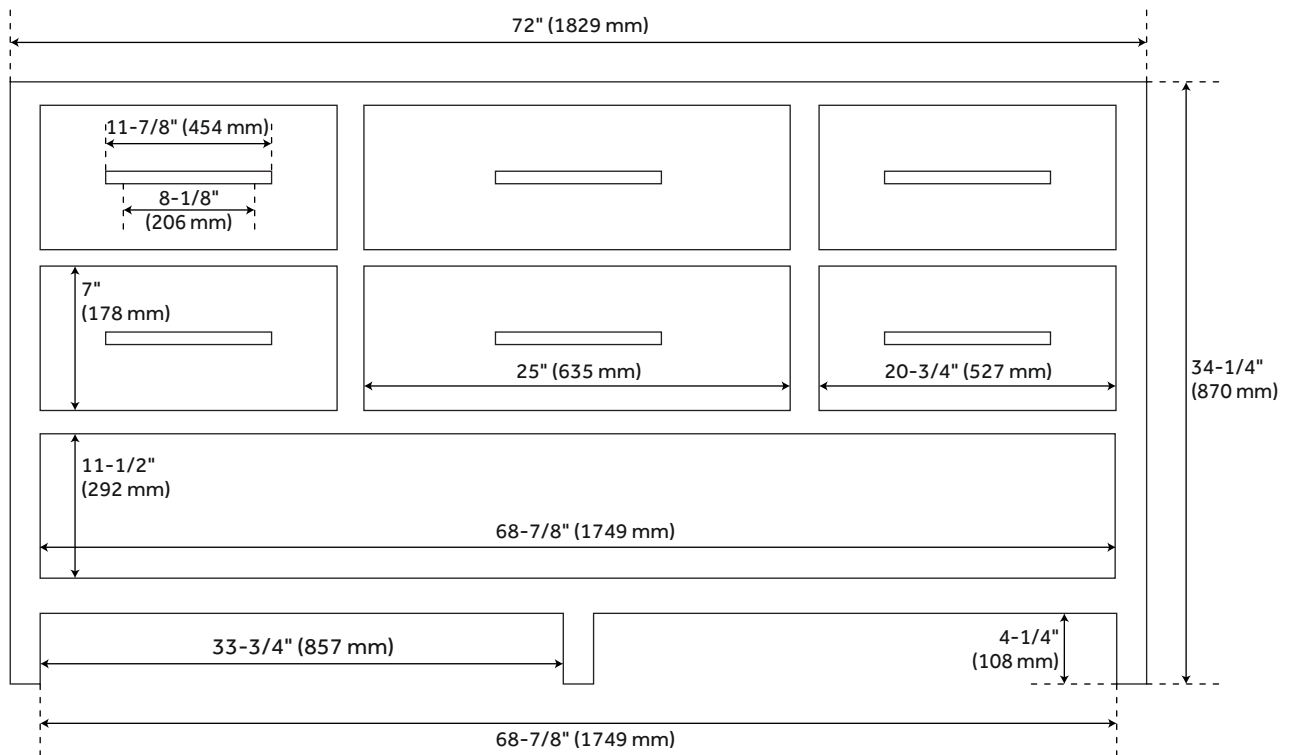

72" ROBERTSON DOUBLE CONSOLE VANITY CABINET - BRUSHED WHITE

All dimensions and specifications are nominal and may vary. Use actual products for accuracy in critical situations.