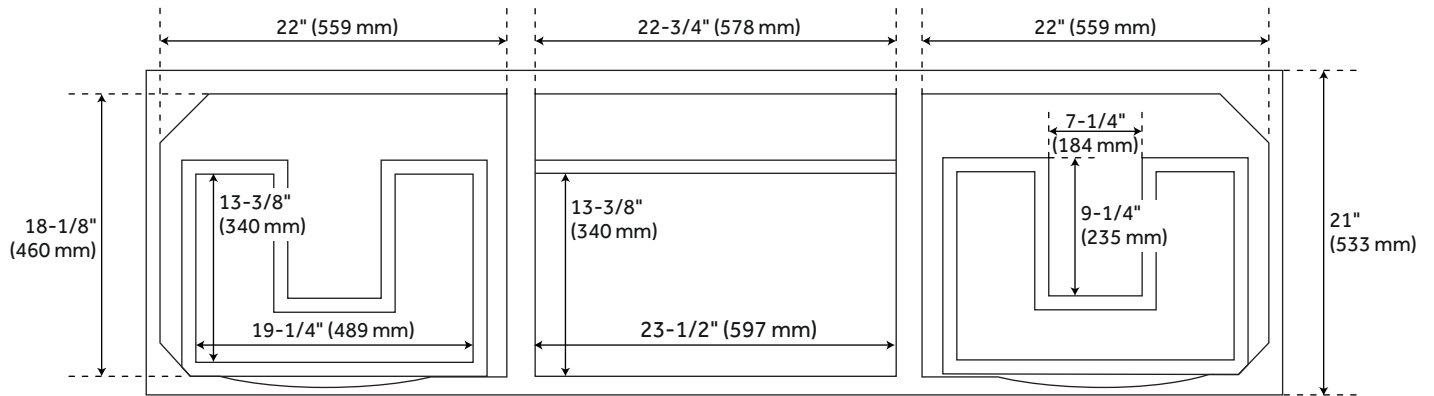

72" ROBERTSON DOUBLE CONSOLE VANITY CABINET - BRUSHED WHITE

All dimensions and specifications are nominal and may vary. Use actual products for accuracy in critical situations.