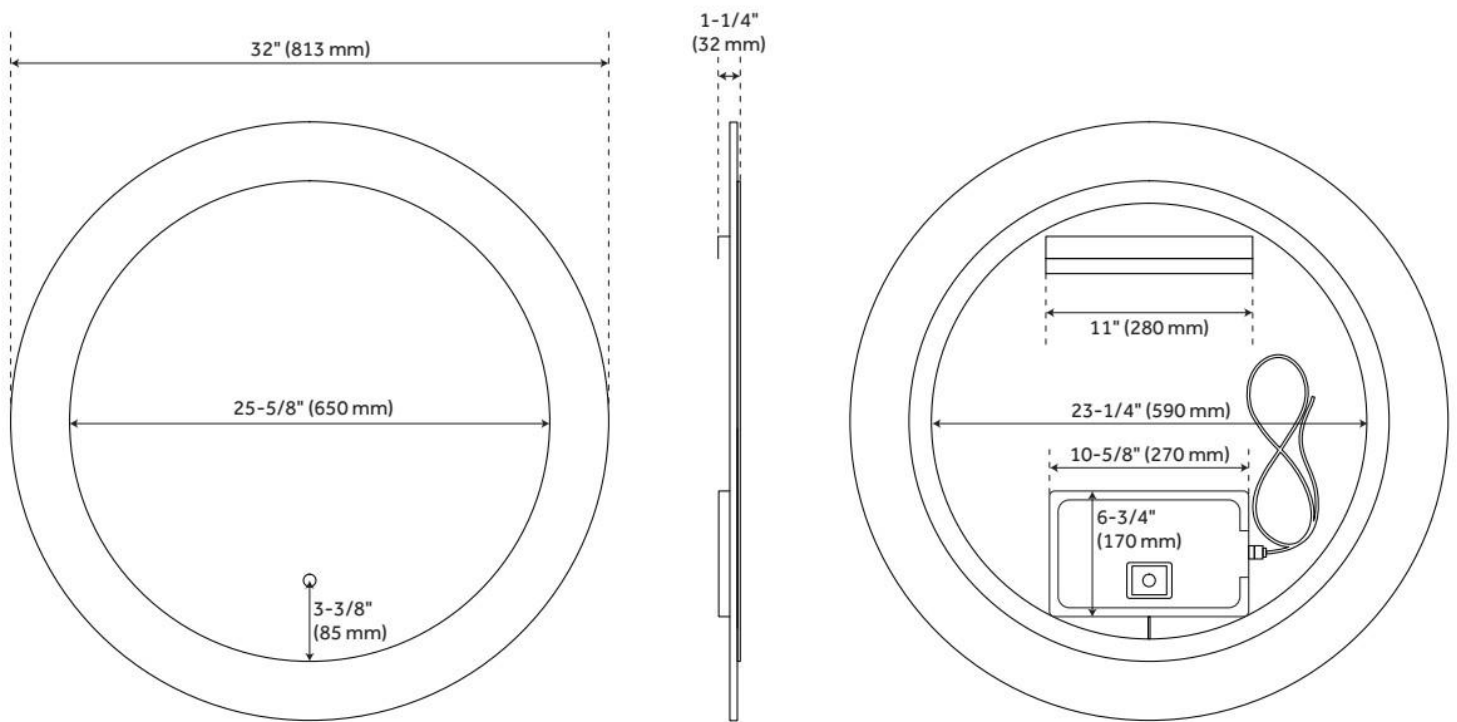

LOULA LIGHTED MIRROR WITH TUNABLE LED

SKU: 484930
Code: SH484930

REVISED 8/23/2024