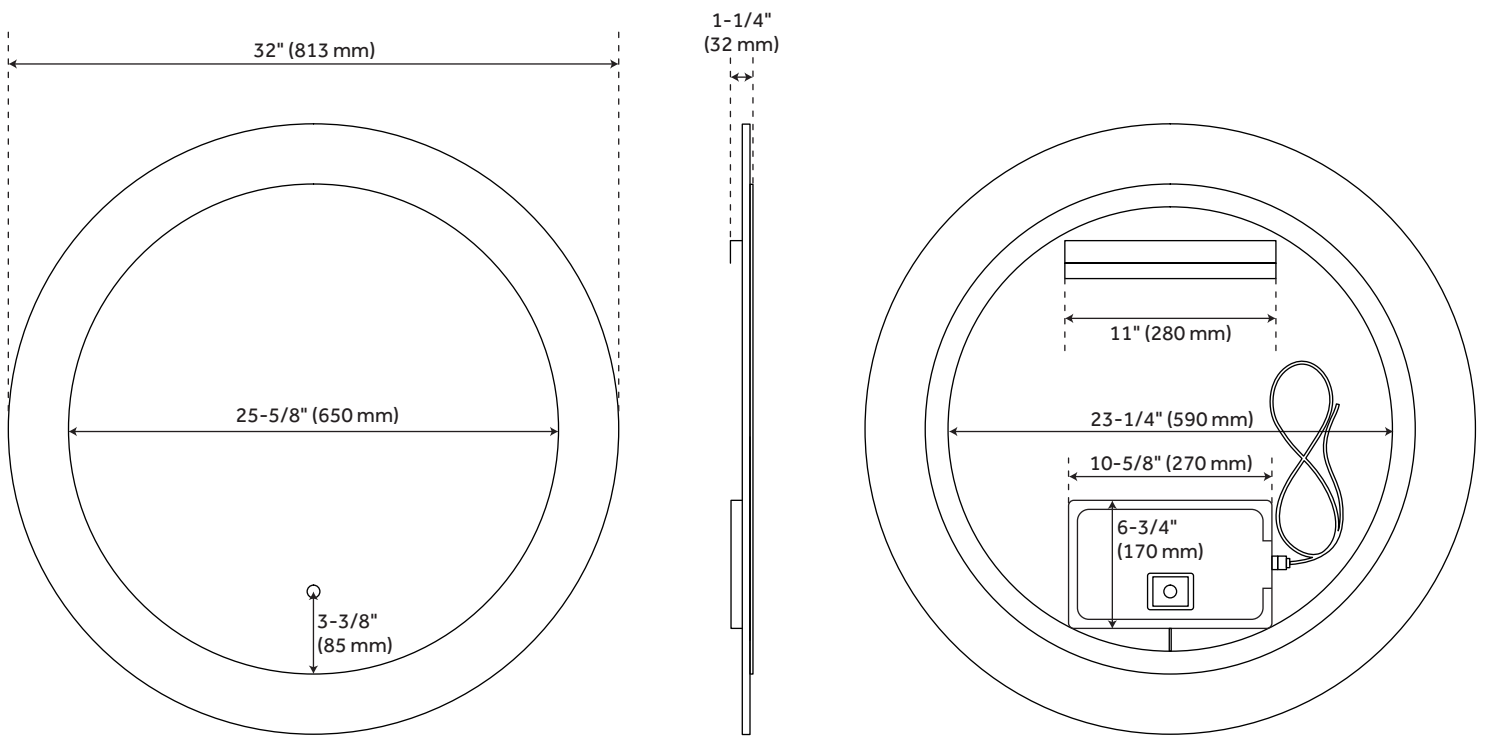

LOULA LIGHTED MIRROR WITH TUNABLE LED

SKU: 484930
Code: SH484930

FEATURES

Features: LED Lighted, Frameless
Design: Modern
Material: Glass
Width: 32"
Height: 32"
Depth: 1-1/4"
Mounting Hardware Included: Yes
Assembly Required: No
Shape: Round
Size: 32"
Mirror Shape: Round
Mirror Only Width: 25-5/8"
Mirror Only Height: 25-5/8"
Weight: 23
Voltage: INPUT = 120V60Hz / OUTPUT= 12VDC
Color Temperature (Kelvin): 3000K-6400K (+/- 300K)
Lumens: 810LM

CAN/CSA-C22.2 No. 250.0
UL-962

REVISED 6/12/2023

LOULA LIGHTED MIRROR WITH TUNABLE LED

SKU: 484930
Code: SH484930

ADDITIONAL FEATURES

- 32" W x 32" H x 1-1/4" D. Mirror only dimensions: 25-5/8" W x 25-5/8" H.
- Horizontal mounting centers: 6-5/16".
- All dimensions are ($\pm 1/2$ ").
- Mirror touch sensor, tunable LED brightness, and tunable color temperature are included.

REVISED 6/12/2023

LOULA LIGHTED MIRROR WITH TUNABLE LED

All dimensions and specifications are nominal and may vary. Use actual products for accuracy in critical situations.