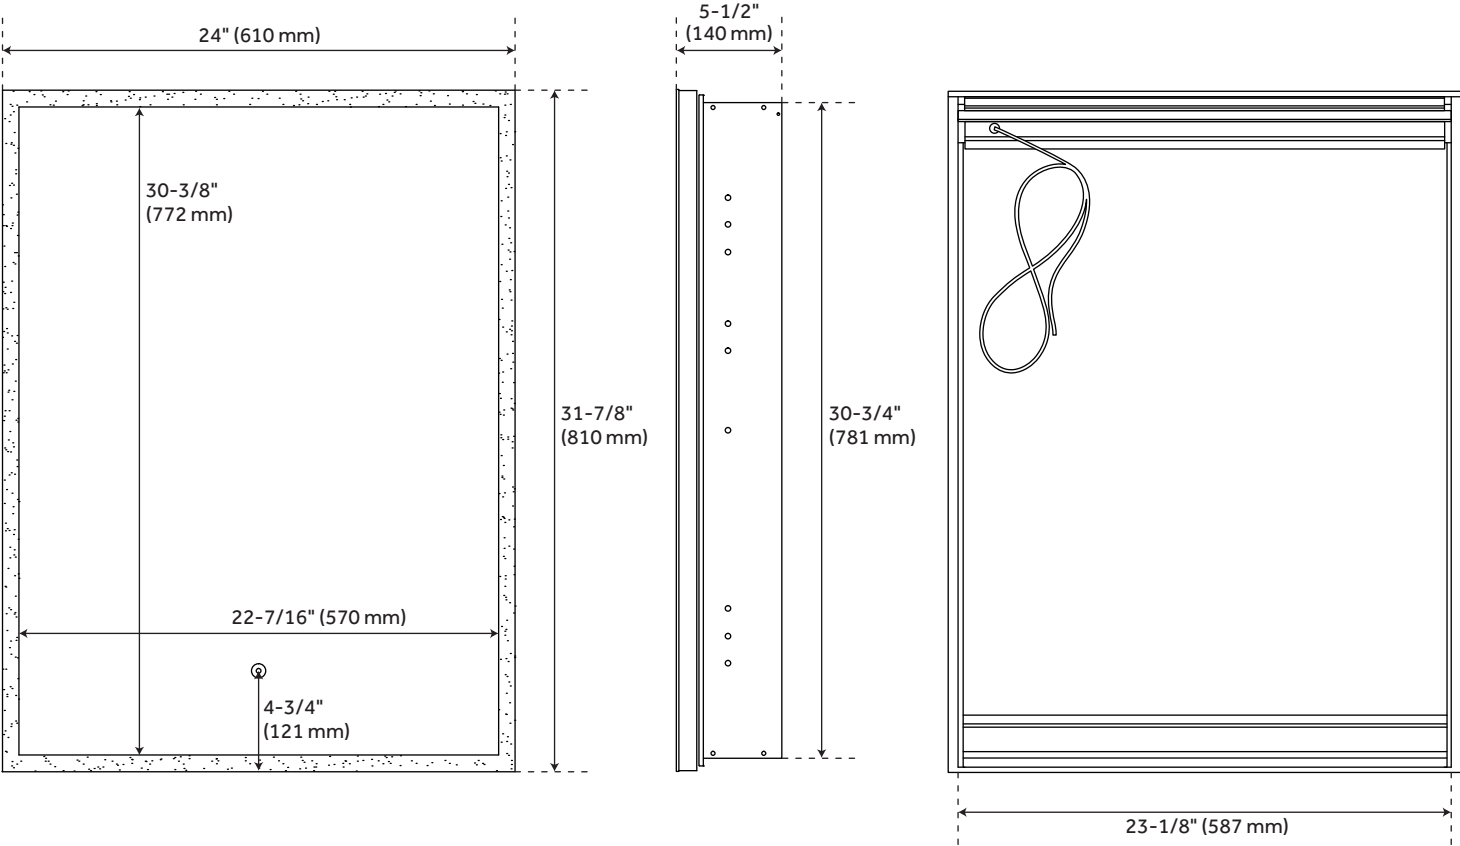

24" TIVERTON LIGHTED MIRROR CABINET WITH TUNABLE LED

SKU: 484931
Code: SH484931

FEATURES

Features: LED Lighted, Mirrored, Frameless
Design: Modern
Material: Aluminum
Number of Doors: 1
Width: 24"
Height: 31-7/8"
Mounting Hardware Included: Yes
Assembly Required: No
Number of Shelves: 3
Shape: Rectangle
Size: 24"
Mirror Shape: Rectangle
Mirror Only Width: 22-7/16"
Mirror Only Height: 30-3/8"
Rough In: 23-1/8" x30-3/4"
Door Opens: Left-hand
Adjustable Shelves: Yes
Weight: 50
Voltage: INPUT = 120V60Hz / OUTPUT= 12VDC
Color Temperature (Kelvin): 3000K-6400K (+/- 300K)
Lumens: 985LM

CAN/CSA-C22.2 No. 250.0
UL-962

REVISED 10/25/2023

24" TIVERTON LIGHTED MIRROR CABINET WITH TUNABLE LED

SKU: 484931

Code: SH484931

ADDITIONAL FEATURES

- Recess or surface mount.
- Horizontal mounting centers: 1-3/16" 1-3/16" (x2).
- Overall dimensions: 24" W x 31-7/8" H x 5-1/2" D. Mirror only dimensions: 22-7/16" W x 30-3/8" H. Recess opening: 23-1/8" x 30-3/4".
- All dimensions are ($\pm 1/2"$).
- Mirror touch sensor, tunable LED brightness, and tunable color temperature are included.
- Surface mount and recessed mount capabilities. Surface mount projection from wall is 5-1/2" while recessed mount projection is 5/8".
- Three adjustable interior shelves are included, holding up to 5.5 lbs each. Entire cabinet can hold up to 69 lbs.

REVISED 10/25/2023

24" TIVERTON LIGHTED MEDICINE CABINET WITH TUNABLE LED

All dimensions and specifications are nominal and may vary. Use actual products for accuracy in critical situations.