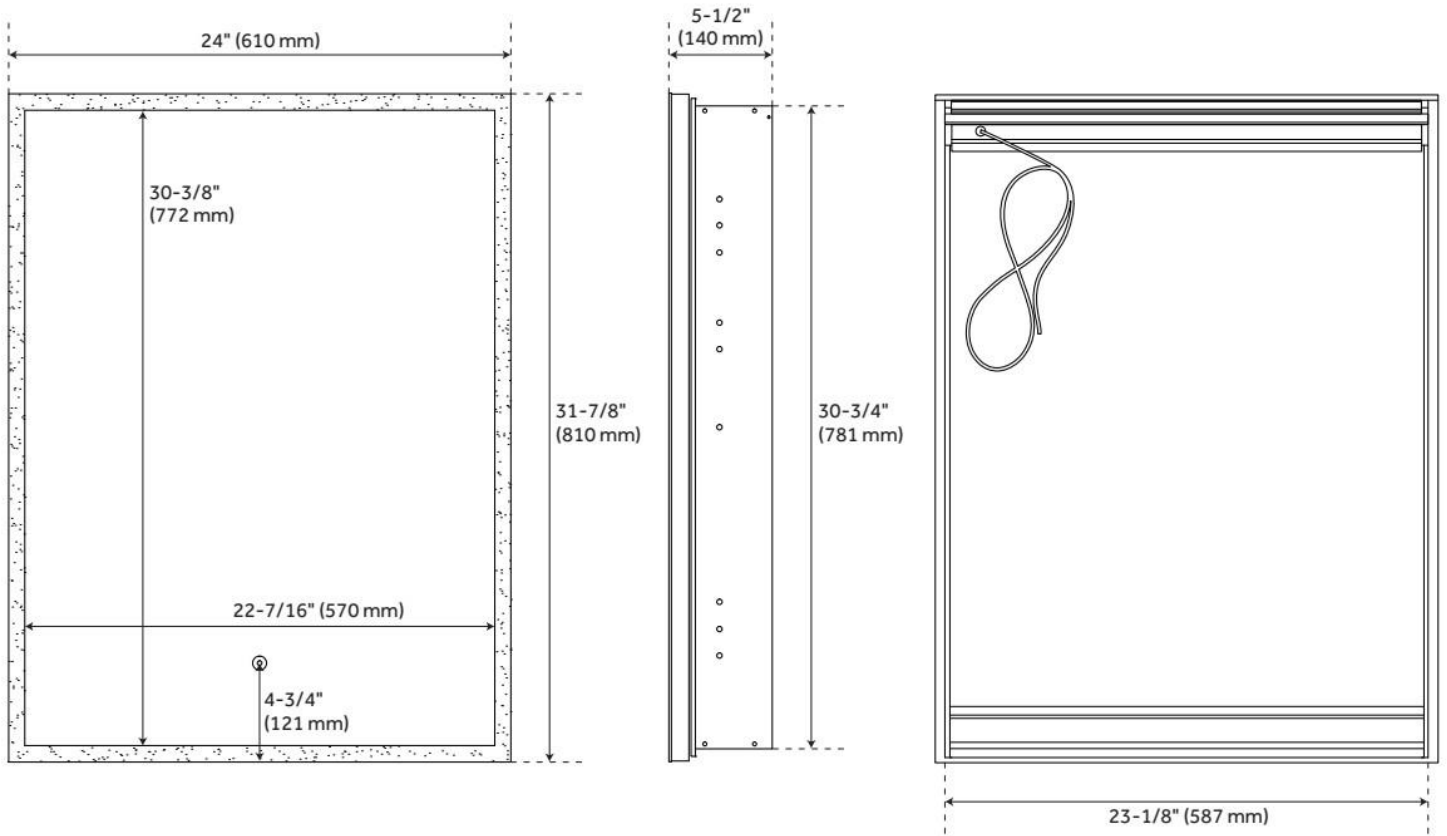

24" TIVERTON LIGHTED MIRROR CABINET WITH TUNABLE LED

SKU: 484931
Code: SH484931

FEATURES

Material: Aluminum
Soft Close Hinges: Yes
Door Opens: Left
Door Swing Degree: 110°
On/Off Switch: Yes
Voltage: INPUT- 120V60Hz / OUTPUT- 12VDC
Color Temperature (CCT): 3000K-6400K (+/- 300K)
Dimmable: Yes

LISTED ID: SH66224038

ADDITIONAL FEATURES

- Recess or surface mount.
- Horizontal mounting centers: 1-3/16" 1-3/16" (x2).
- Overall dimensions: 24" W x 31-7/8" H x 4-7/8" D. Mirror only dimensions: 22-7/16" W x 30-3/8" H. Recess opening: 23-1/8" x 30-3/4".
- All dimensions are ($\pm 1/2$ ").
- Mirror touch sensor, tunable LED brightness, and tunable color temperature are included.
- Surface mount and recessed mount capabilities. Surface mount projection from wall is 5-1/2" while recessed mount projection is 4-7/8".
- Three adjustable interior shelves are included, holding up to 5.5 lbs each. Entire cabinet can hold up to 69 lbs.

REVISED 8/23/2024

24" TIVERTON LIGHTED MEDICINE CABINET WITH TUNABLE LED

SKU: 484931
Code: SH484931

REVISED 8/23/2024