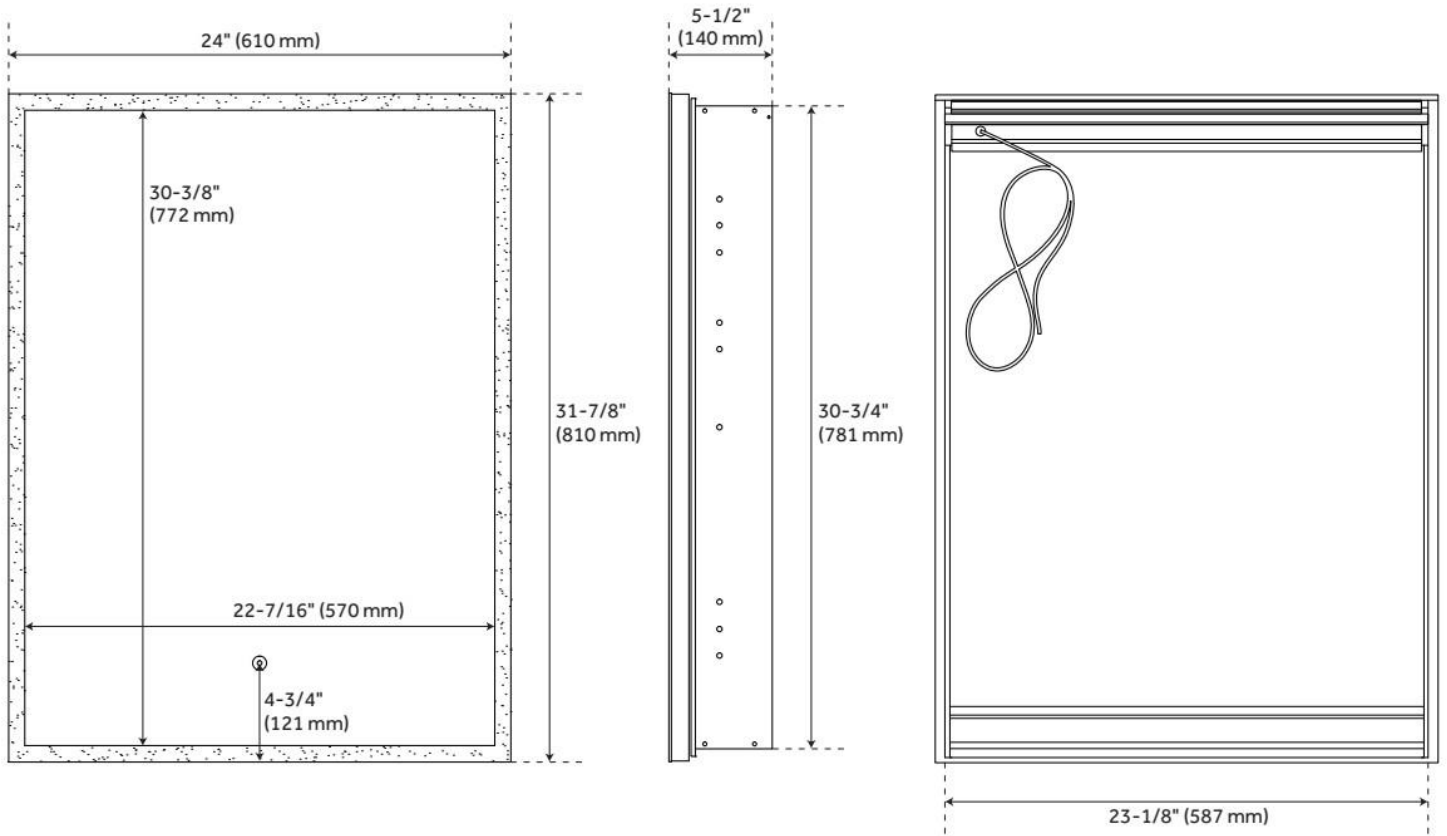

24" TIVERTON LIGHTED MIRROR CABINET WITH TUNABLE LED

SKU: 484931
Code: SH484931

FEATURES

Material: Aluminum
Soft Close Hinges: Yes
Door Opens: Left
Door Swing Degree: 110°
On/Off Switch: Yes
Voltage: INPUT- 120V60Hz / OUTPUT- 12VDC
Color Temperature (CCT): 3000K-6400K (+/- 300K)
Dimmable: Yes

LISTED ID: SH66224038

ADDITIONAL FEATURES

- Recess or surface mount.
- Horizontal mounting centers: 1-3/16" 1-3/16" (x2).
- Overall dimensions: 24" W x 31-7/8" H x 4-7/8" D. Mirror only dimensions: 22-7/16" W x 30-3/8" H. Recess opening: 23-1/8" x 30-3/4".
- All dimensions are ($\pm 1/2"$).
- Mirror touch sensor, tunable LED brightness, and tunable color temperature are included.
- Surface mount and recessed mount capabilities. Surface mount projection from wall is 5-1/2" while recessed mount projection is 4-7/8".
- Three adjustable interior shelves are included, holding up to 5.5 lbs each. Entire cabinet can hold up to 69 lbs.

REVISED 9/8/2025

24" TIVERTON LIGHTED MEDICINE CABINET WITH TUNABLE LED

SKU: 484931
Code: SH484931

REVISED 9/8/2025