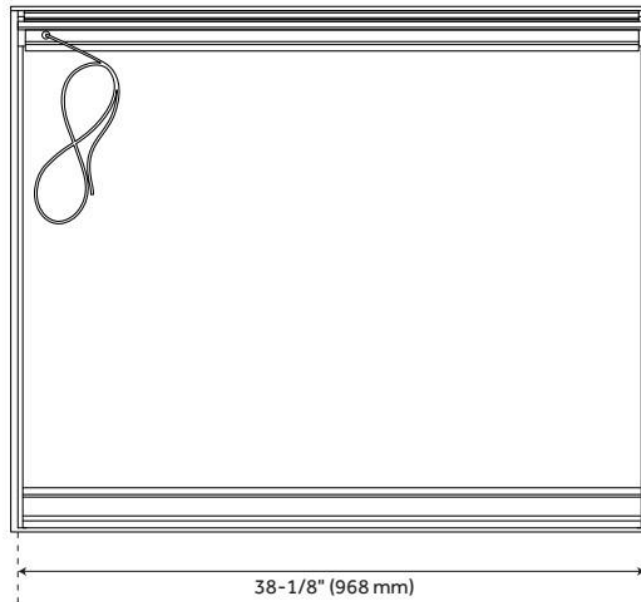

39" TIVERTON LIGHTED MEDICINE CABINET WITH TUNABLE LED

SKU: 484932
Code: SH484932

REVISED 8/23/2024