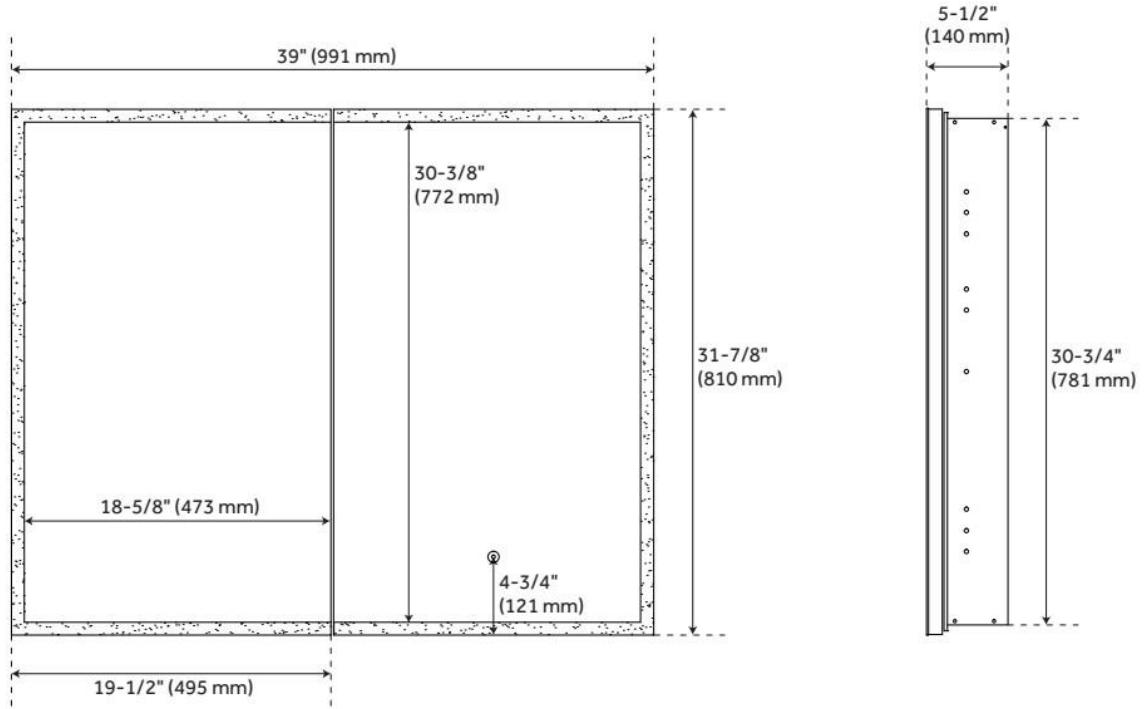

39" TIVERTON LIGHTED MIRROR CABINET WITH TUNABLE LED

SKU: 484932
Code: SH484932

FEATURES

Material: Aluminum
Soft Close Hinges: Yes
Door Swing Degree: 110°
On/Off Switch: Yes
Voltage: INPUT- 120V60Hz / OUTPUT- 12VDC
Color Temperature (CCT): 3000K-6400K (+/- 300K)
Dimmable: Yes

LISTED ID: SH66239038

ADDITIONAL FEATURES

- Recess or surface mount.
- Horizontal mounting centers: 1-3/16" 1-3/16" (x2).
- Overall dimensions: 39" W x 31-7/8" H x 4-7/8" D. Mirror only dimensions: 18-5/8" W x 30-3/8" H. Recess opening: 38-1/8" x 30-3/4".
- All dimensions are ($\pm 1/2$ ").
- Mirror touch sensor, tunable LED brightness, and tunable color temperature are included.
- Surface mount and recessed mount capabilities. Surface mount projection from wall is 5-1/2" while recessed mount projection is 4-7/8".
- Three adjustable interior shelves are included, holding up to 8 lbs each. Entire cabinet can hold up to 95 lbs.

REVISED 8/23/2024

39" TIVERTON LIGHTED MEDICINE CABINET WITH TUNABLE LED

SKU: 484932
Code: SH484932

REVISED 8/23/2024