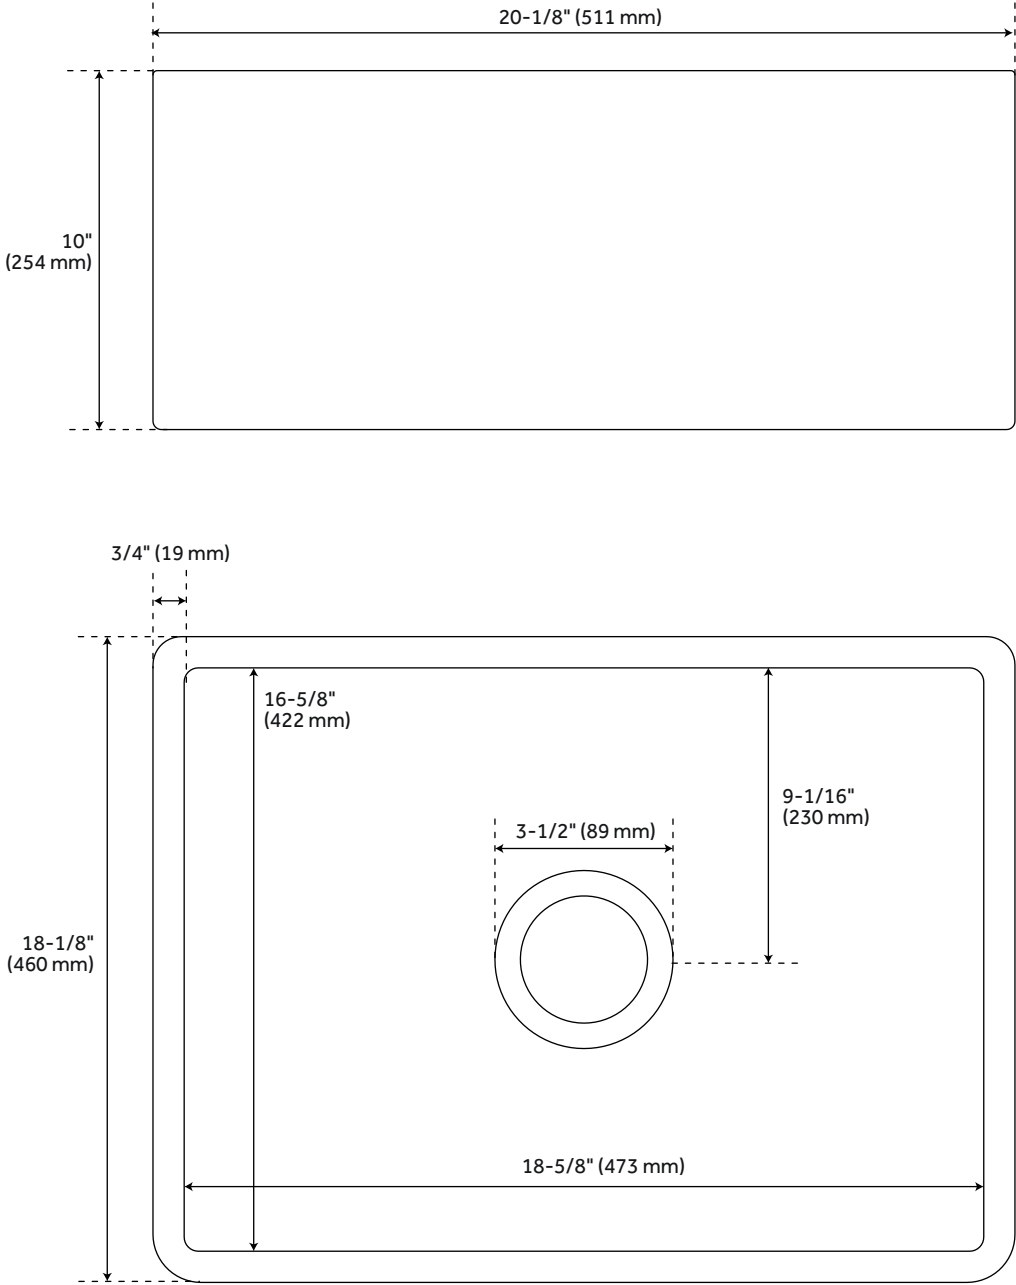

20" ROWENA FIRECLAY FARMHOUSE SINK - WHITE

SKU: 484937
Code: SH484937

ASME A112.19.2/CSA B45.1
Massachusetts Accepted
LISTED ID: SHF2018WH

FEATURES

Installation Type: Farmhouse
Product Finish: White
Material: Fireclay
Length: 20-1/8"
Width: 18-1/8"
Height: 10"
Sink Shape: Rectangle
Number of Basins: 1
Sink Installation: Apron front
Basin Length: 18-5/8"
Basin Width: 16-5/8"
Basin Depth: 9-3/16"
Rim Thickness: 3/4"
Fits Drain Hole Size: 3-1/2"
Exterior Treatment: Smooth
Interior Treatment: Smooth
Drain Included: No
Faucet Included: No
Sink Material: Fireclay
Basin Configuration: Single Bowl
Apron Design: Smooth
Water Depth to Rim: 9-3/16"
Faucet Holes: No Faucet Hole
Recommended Accessories: 7630718 - or - 4352555 - or -
7630719 - or - 7630708 - or - 7630762 - or - 7634231 - or -
4352557 - or - 7633513 - or - 7633512 Weight: 72

REVISED 1/26/2024

20" ROWENA FIRECLAY FARMHOUSE SINK - WHITE

SKU: 484937
Code: SH484937

ADDITIONAL FEATURES

- Made of solid, heavy-duty fireclay.
- Smooth, ripple-resistant surface.
- Sink is finished on all four sides.
- If purchasing drain separately, it must be able to accommodate a sink drain thickness of 1".
- All sink dimensions are ($\pm 1/2"$).

REVISED 1/26/2024

20" ROWENA FIRECLAY FARMHOUSE SINK - WHITE

All dimensions and specifications are nominal and may vary. Use actual products for accuracy in critical situations.