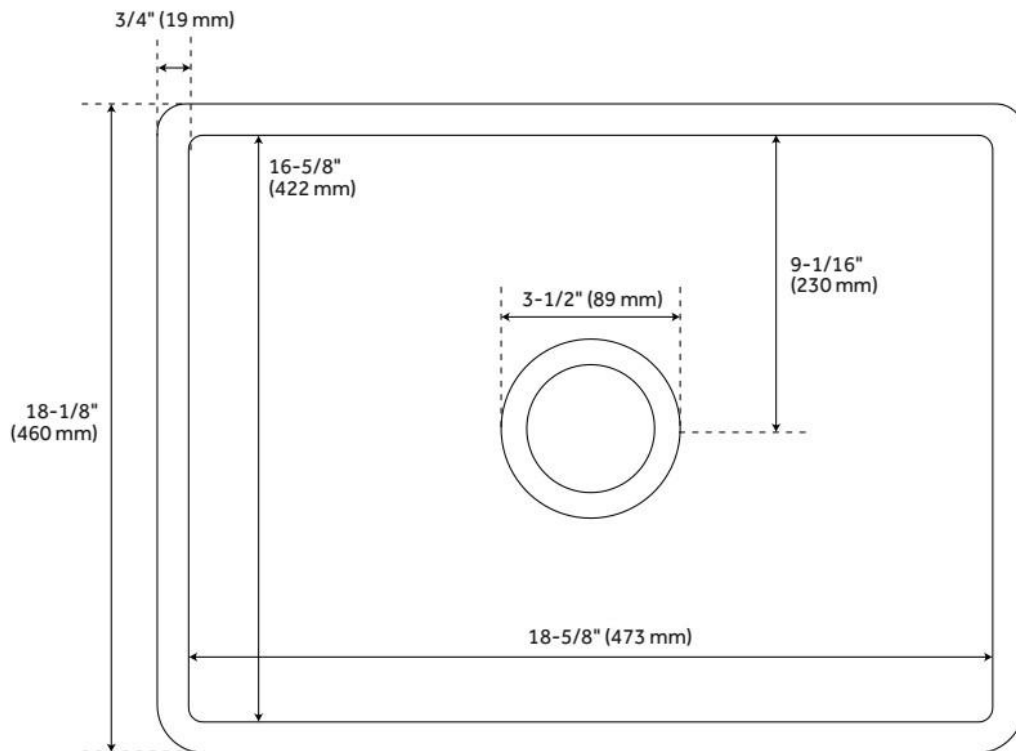

20" ROWENA FIRECLAY FARMHOUSE SINK - WHITE

SKU: 484937
Code: SH484937

REVISED 7/5/2024