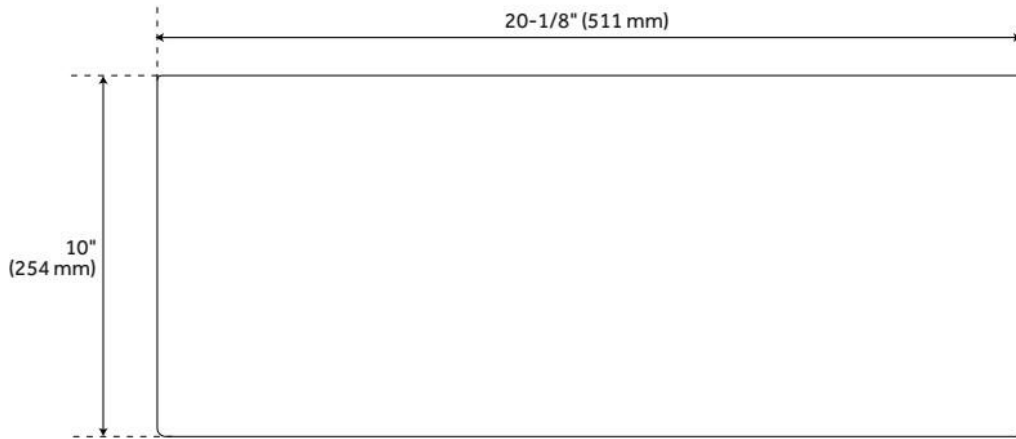

20" ROWENA FIRECLAY FARMHOUSE SINK - WHITE

SKU: 484937
Code: SH484937

REVISED 7/5/2024