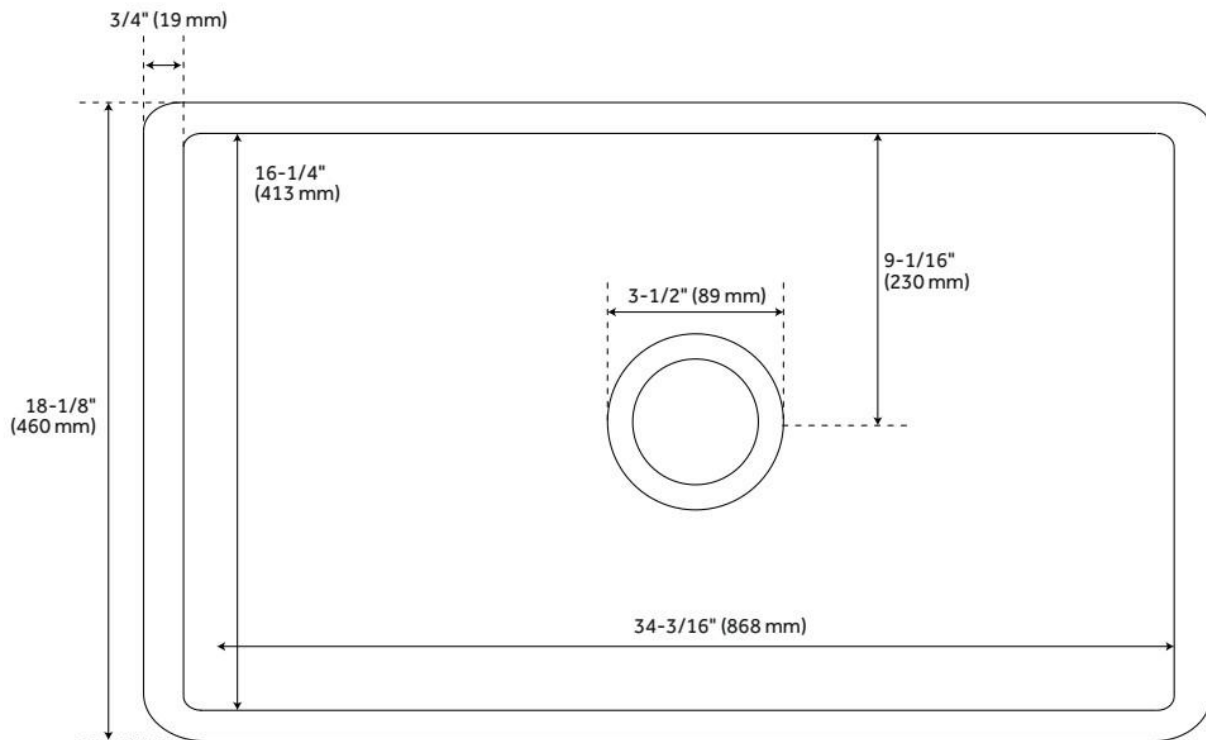

36" ROWENA FIRECLAY FARMHOUSE SINK - WHITE

SKU: 484941
Code: SHF3618

REVISED 7/9/2024