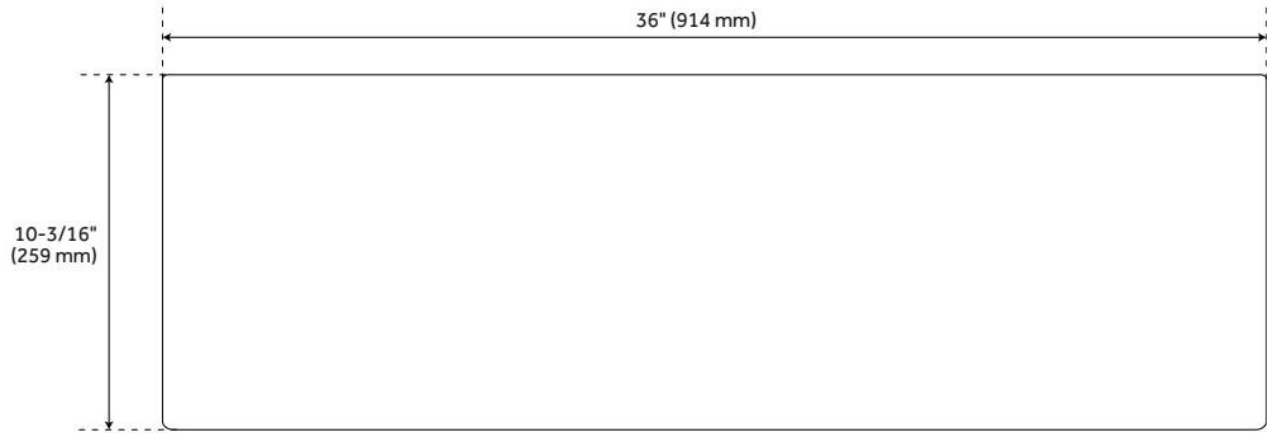

36" ROWENA FIRECLAY FARMHOUSE SINK - WHITE

SKU: 484941
Code: SHF3618

REVISED 7/9/2024