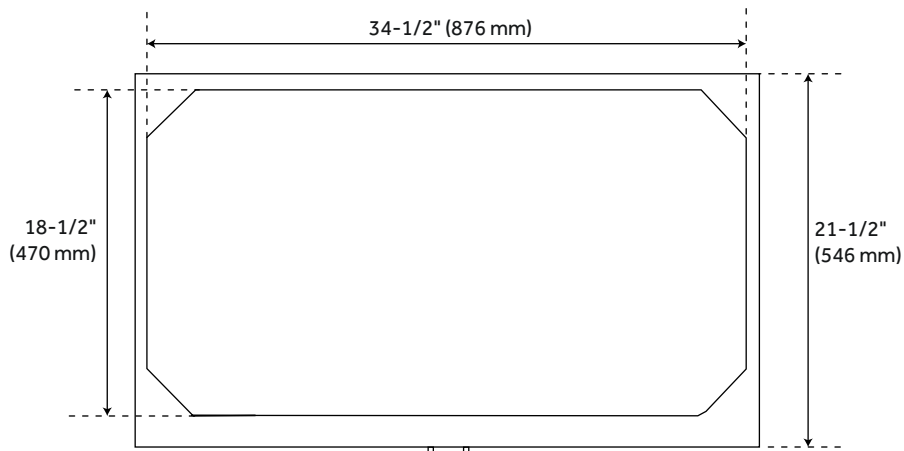

## FEATURES

Installation Type: Freestanding  
Features: Soft-Close Hinges  
Matching Mirror  
Design: Modern  
Product Finish: Bright White  
Material: Mahogany  
Number of Doors: 2  
Number of Drawers: 1  
Width: 36"  
Height: 34"  
Depth: 21-1/2"  
Assembly Required: Yes  
Dovetail Drawers: Yes  
Number of Basins: 1  
Sink Installation: Undermount - Rectangle  
Basin Length: 18-1/8"  
Basin Width: 12-3/4"  
Water Depth To Overflow: 4-1/8"  
Fits Drain Hole Size: 1-1/2"  
Faucet Included: No  
Sink Material: Porcelain  
Vanity Top Thickness: 3cm  
Water Depth to Rim: 5-1/2"  
Hardware Finish: Brass  
Built-In Adjusters: Yes  
Sink Included: Yes  
Sink Color: White  
Basin Overflow: Yes  
Vanity Top Included: Yes  
Vanity Top Depth: 22"  
Vanity Top Width: 37"  
Backsplash: Yes  
Mirror Included: No

## ADDITIONAL FEATURES

- Includes a matching backsplash and white porcelain sink.
- Polished Carrara Marble is sourced from Italy.
- Each stone top is carved from a single piece of stone and will feature natural variations.
- See Installation Instructions for directions to attach the vanity top and sink.
- All dimensions are ( $\pm 1/2''$ ).

# 36" NOVAK VANITY - BRIGHT WHITE - CABINET ONLY

All dimensions and specifications are nominal and may vary. Use actual products for accuracy in critical situations.