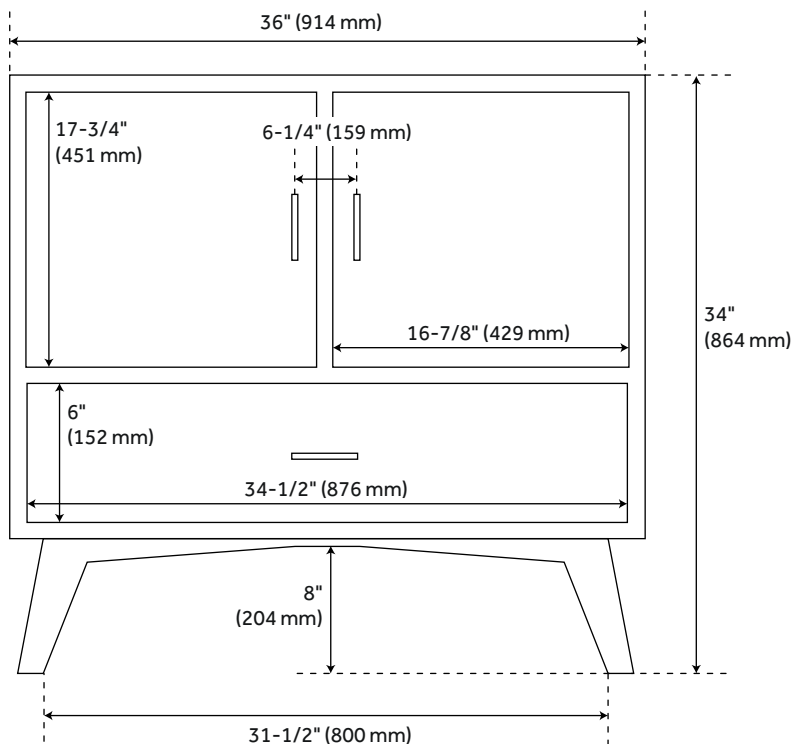

## FEATURES

Installation Type: Freestanding  
Features: Soft-Close Hinges  
Matching Mirror  
Design: Modern  
Product Finish: Bright White  
Material: Mahogany  
Number of Doors: 2  
Number of Drawers: 1  
Width: 36"  
Height: 34"  
Depth: 21-1/2"  
Assembly Required: Yes  
Dovetail Drawers: Yes  
Number of Basins: 1  
Sink Installation: Undermount - Rectangle  
Basin Length: 18-1/8"  
Basin Width: 12-3/4"  
Water Depth To Overflow: 4-1/8"  
Fits Drain Hole Size: 1-1/2"  
Faucet Included: No  
Sink Material: Porcelain  
Vanity Top Thickness: 3cm  
Water Depth to Rim: 5-1/2"  
Hardware Finish: Brass  
Built-In Adjusters: Yes  
Sink Included: Yes  
Sink Color: White  
Basin Overflow: Yes  
Vanity Top Included: Yes  
Vanity Top Depth: 22"  
Vanity Top Width: 37"  
Backsplash: Yes  
Mirror Included: No

# 36" NOVAK VANITY WITH RECTANGULAR UNDERMOUNT SINK - BRIGHT WHITE

SKU: 953912-36-RUMB

Code: SH485151, SH485152, SH485153, SH485154, SH485155, SH485156, SH485157, SH485158

## ADDITIONAL FEATURES

- Includes a matching backsplash and white porcelain sink.
- Polished Carrara Marble is sourced from Italy.
- Each stone top is carved from a single piece of stone and will feature natural variations.
- See Installation Instructions for directions to attach the vanity top and sink.
- All dimensions are ( $\pm 1/2''$ ).

# 36" NOVAK VANITY - BRIGHT WHITE - CABINET ONLY

All dimensions and specifications are nominal and may vary. Use actual products for accuracy in critical situations.