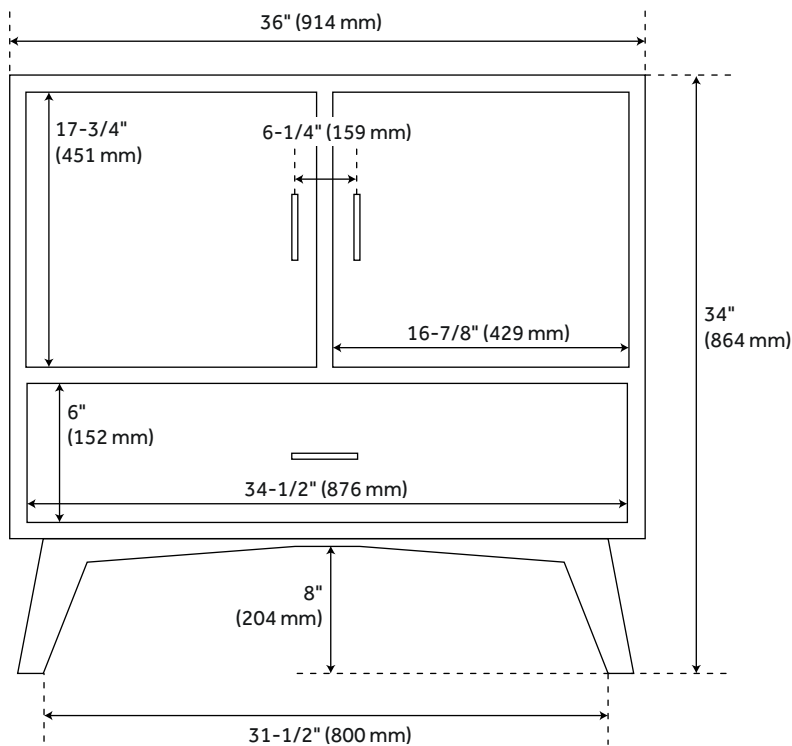

## FEATURES

Installation Type: Freestanding  
Features: Soft-Close Hinges  
Matching Mirror  
Design: Modern  
Product Finish: Bright White  
Material: Mahogany  
Number of Doors: 2  
Number of Drawers: 1  
Width: 36"  
Height: 34"  
Depth: 21-1/2"  
Assembly Required: Yes  
Dovetail Drawers: Yes  
Number of Basins: 1  
Sink Installation: Undermount - Oval  
Basin Length: 16"  
Basin Width: 12-1/2"  
Water Depth To Overflow: 5"  
Fits Drain Hole Size: 1-1/2"  
Faucet Included: No  
Sink Material: Porcelain  
Vanity Top Thickness: 3cm  
Water Depth to Rim: 6"  
Hardware Finish: Brass  
Built-In Adjusters: Yes  
Sink Included: Yes  
Sink Color: White  
Basin Overflow: Yes  
Vanity Top Included: Yes  
Vanity Top Depth: 22"  
Vanity Top Width: 37"  
Backsplash: Yes  
Mirror Included: No

## ADDITIONAL FEATURES

- Includes a matching backsplash and white porcelain sink.
- Polished Carrara Marble is sourced from Italy.
- Each stone top is carved from a single piece of stone and will feature natural variations.
- See Installation Instructions for directions to attach the vanity top and sink.
- All dimensions are ( $\pm 1/2''$ ).

# 36" NOVAK VANITY - BRIGHT WHITE - CABINET ONLY

All dimensions and specifications are nominal and may vary. Use actual products for accuracy in critical situations.