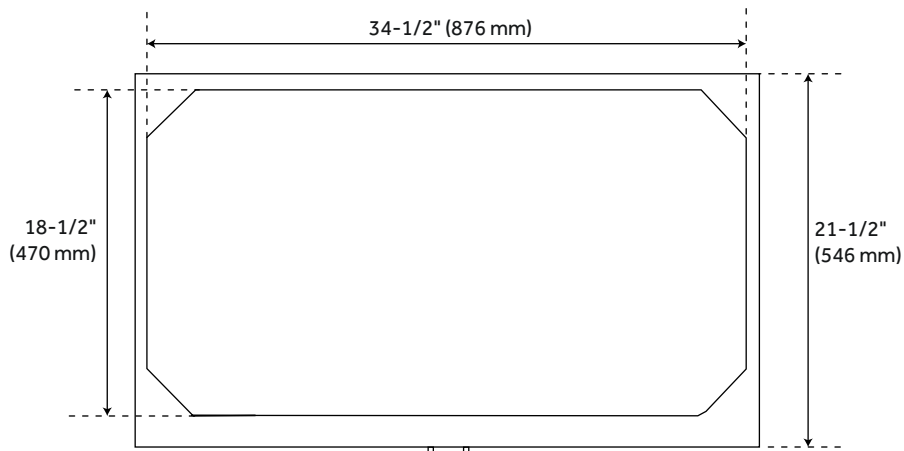

## FEATURES

Installation Type: Freestanding  
Features: Soft-Close Hinges  
Matching Mirror  
Design: Modern  
Product Finish: Bright White  
Material: Mahogany  
Number of Doors: 2  
Number of Drawers: 1  
Width: 36"  
Height: 34"  
Depth: 21-1/2"  
Assembly Required: Yes  
Dovetail Drawers: Yes  
Number of Basins: 1  
Sink Installation: Undermount - Oval  
Basin Length: 16"  
Basin Width: 12-1/2"  
Water Depth To Overflow: 5"  
Fits Drain Hole Size: 1-1/2"  
Faucet Included: No  
Sink Material: Porcelain  
Vanity Top Thickness: 3cm  
Water Depth to Rim: 6"  
Hardware Finish: Brass  
Built-In Adjusters: Yes  
Sink Included: Yes  
Sink Color: White  
Basin Overflow: Yes  
Vanity Top Included: Yes  
Vanity Top Depth: 22"  
Vanity Top Width: 37"  
Backsplash: Yes  
Mirror Included: No

## ADDITIONAL FEATURES

- Includes a matching backsplash and white porcelain sink.
- Polished Carrara Marble is sourced from Italy.
- Each stone top is carved from a single piece of stone and will feature natural variations.
- See Installation Instructions for directions to attach the vanity top and sink.
- All dimensions are ( $\pm 1/2''$ ).

# 36" NOVAK VANITY - BRIGHT WHITE - CABINET ONLY

All dimensions and specifications are nominal and may vary. Use actual products for accuracy in critical situations.