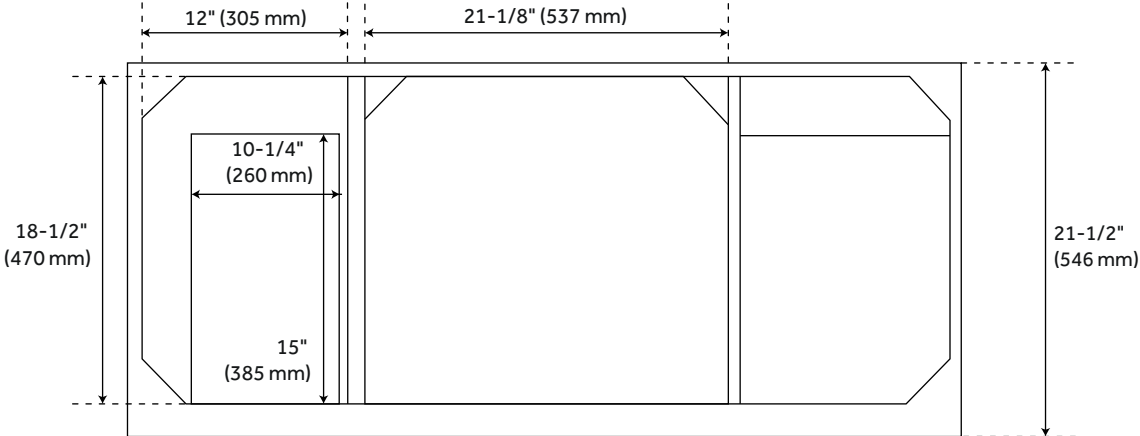

48" NOVAK VANITY WITH RECTANGULAR UNDERMOUNT SINK - BRIGHT WHITE

SKU: 953912-48-RUMB

Code: SH485163, SH485164, SH485165, SH485166, SH485167, SH485168, SH485169, SH485170

ASME A112.19.2/CSA B45.1

FEATURES

Installation Type: Freestanding
Features: Soft-Close Hinges
Matching Mirror
Design: Modern
Product Finish: Bright White
Material: Mahogany
Number of Doors: 2
Number of Drawers: 7
Width: 48"
Height: 34"
Depth: 21-1/2"
Assembly Required: Yes
Dovetail Drawers: Yes
Number of Basins: 1
Sink Installation: Undermount - Rectangle
Basin Length: 18-1/8"
Basin Width: 12-3/4"
Water Depth To Overflow: 4-1/8"
Fits Drain Hole Size: 1-1/2"
Faucet Included: No
Sink Material: Porcelain
Vanity Top Thickness: 3cm
Water Depth to Rim: 5-1/2"
Hardware Finish: Brass
Built-In Adjusters: Yes
Sink Included: Yes
Sink Color: White
Basin Overflow: Yes
Vanity Top Included: Yes
Vanity Top Depth: 22"
Vanity Top Width: 49"
Backsplash: Yes
Mirror Included: No

REVISED 6/14/2023

48" NOVAK VANITY WITH RECTANGULAR UNDERMOUNT SINK - BRIGHT WHITE

SKU: 953912-48-RUMB

Code: SH485163, SH485164, SH485165, SH485166, SH485167, SH485168, SH485169, SH485170

ADDITIONAL FEATURES

- Includes a matching backsplash and white porcelain sink.
- Polished Carrara Marble is sourced from Italy.
- Each stone top is carved from a single piece of stone and will feature natural variations.
- See Installation Instructions for directions to attach the vanity top and sink.
- All dimensions are ($\pm 1/2''$).

REVISED 6/14/2023

48" NOVAK VANITY - BRIGHT WHITE - CABINET ONLY

All dimensions and specifications are nominal and may vary. Use actual products for accuracy in critical situations.