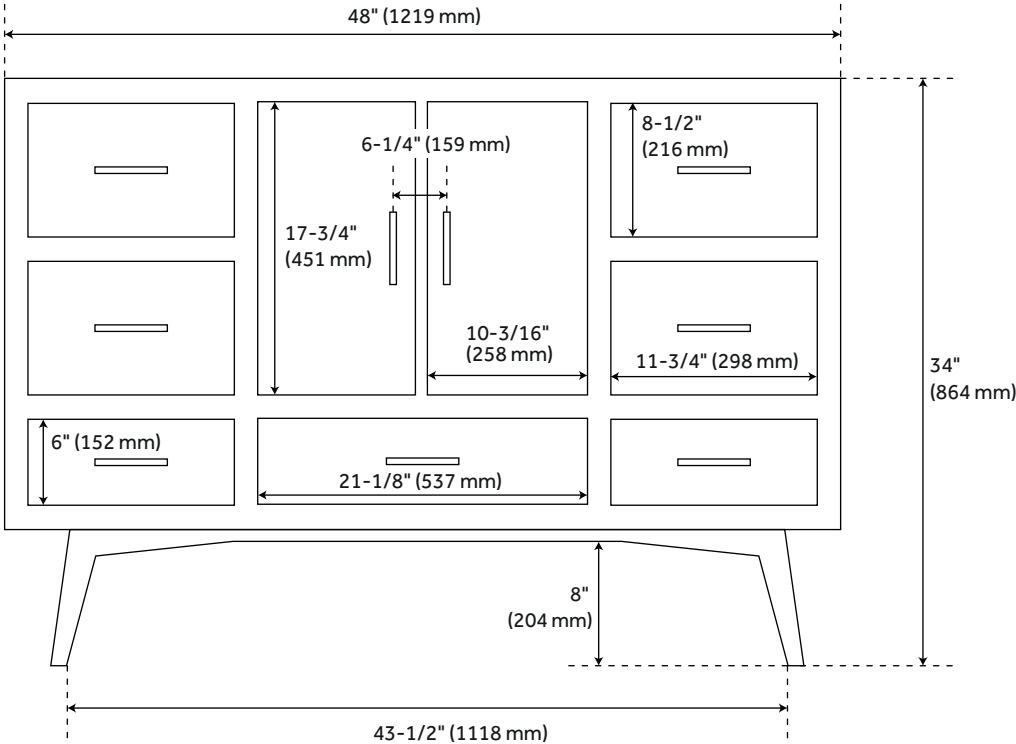

48" NOVAK VANITY WITH RECTANGULAR UNDERMOUNT SINK - BRIGHT WHITE

SKU: 953912-48-RUMB

Code: SH485163, SH485164, SH485165, SH485166, SH485167, SH485168, SH485169, SH485170

ASME A112.19.2/CSA B45.1

FEATURES

Installation Type: Freestanding
Features: Soft-Close Hinges
Matching Mirror
Design: Modern
Product Finish: Bright White
Material: Mahogany
Number of Doors: 2
Number of Drawers: 7
Width: 48"
Height: 34"
Depth: 21-1/2"
Assembly Required: Yes
Dovetail Drawers: Yes
Number of Basins: 1
Sink Installation: Undermount - Rectangle
Basin Length: 18-1/8"
Basin Width: 12-3/4"
Water Depth To Overflow: 4-1/8"
Fits Drain Hole Size: 1-1/2"
Faucet Included: No
Sink Material: Porcelain
Vanity Top Thickness: 3cm
Water Depth to Rim: 5-1/2"
Hardware Finish: Brass
Built-In Adjusters: Yes
Sink Included: Yes
Sink Color: White
Basin Overflow: Yes
Vanity Top Included: Yes
Vanity Top Depth: 22"
Vanity Top Width: 49"
Backsplash: Yes
Mirror Included: No

REVISED 6/14/2023

48" NOVAK VANITY WITH RECTANGULAR UNDERMOUNT SINK - BRIGHT WHITE

SKU: 953912-48-RUMB

Code: SH485163, SH485164, SH485165, SH485166, SH485167, SH485168, SH485169, SH485170

ADDITIONAL FEATURES

- Includes a matching backsplash and white porcelain sink.
- Polished Carrara Marble is sourced from Italy.
- Each stone top is carved from a single piece of stone and will feature natural variations.
- See Installation Instructions for directions to attach the vanity top and sink.
- All dimensions are ($\pm 1/2''$).

REVISED 6/14/2023

48" NOVAK VANITY - BRIGHT WHITE - CABINET ONLY

All dimensions and specifications are nominal and may vary. Use actual products for accuracy in critical situations.