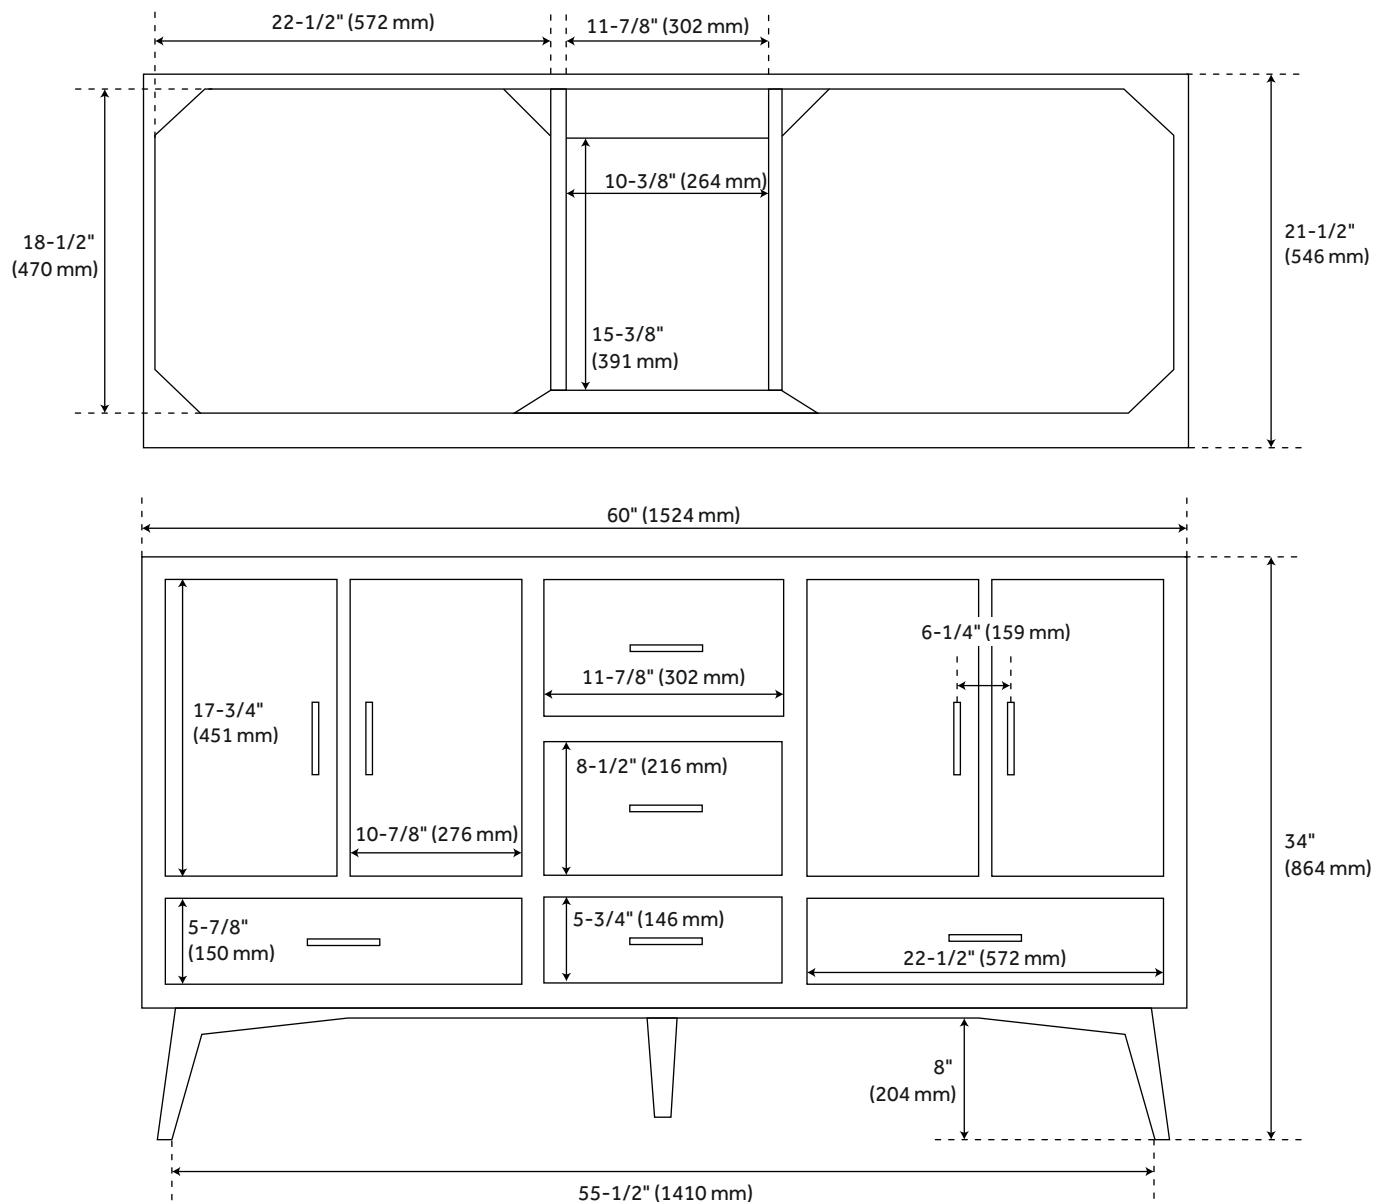

60" NOVAK VANITY WITH UNDERMOUNT SINKS - BRIGHT WHITE

SKU: 953912-60-UM

Code: SH485171, SH485172, SH485173, SH485174

ASME A112.19.2/CSA B45.1

FEATURES

- Installation Type: Freestanding
- Features: Soft-Close Hinges
- Matching Mirror
- Design: Modern
- Product Finish: Bright White
- Material: Mahogany
- Number of Doors: 4
- Number of Drawers: 5
- Width: 60"
- Height: 34"
- Depth: 21-1/2"
- Assembly Required: Yes
- Dovetail Drawers: Yes
- Number of Basins: 2
- Sink Installation: Undermount - Oval
- Basin Length: 16"
- Basin Width: 12-1/2"
- Water Depth To Overflow: 5"
- Fits Drain Hole Size: 1-1/2"
- Faucet Included: No
- Sink Material: Porcelain
- Vanity Top Thickness: 3cm
- Water Depth to Rim: 6"
- Hardware Finish: Brass
- Built-In Adjusters: Yes
- Sink Included: Yes
- Sink Color: White
- Basin Overflow: Yes
- Vanity Top Included: Yes
- Vanity Top Depth: 22"
- Vanity Top Width: 61"
- Backsplash: Yes
- Mirror Included: No

REVISED 6/14/2023

60" NOVAK VANITY WITH UNDERMOUNT SINKS - BRIGHT WHITE

SKU: 953912-60-UM

Code: SH485171, SH485172, SH485173, SH485174

ADDITIONAL FEATURES

- Includes a matching backsplash and white porcelain sink.
- Polished Carrara Marble is sourced from Italy.
- Each stone top is carved from a single piece of stone and will feature natural variations.
- See Installation Instructions for directions to attach the vanity top and sink.
- All dimensions are ($\pm 1/2''$).

REVISED 6/14/2023

60" NOVAK VANITY - BRIGHT WHITE - CABINET ONLY

All dimensions and specifications are nominal and may vary. Use actual products for accuracy in critical situations.