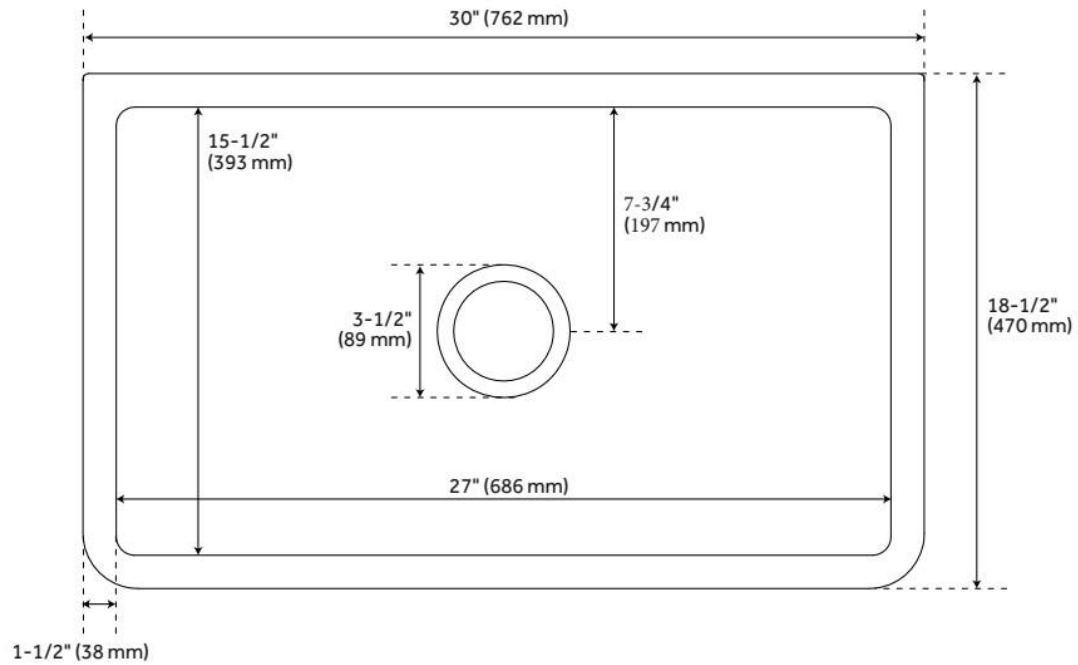

30" GRIGHAM FIRECLAY FARMHOUSE SINK - WHITE

SKU: 485263
Code: SH485263

REVISED 7/29/2024