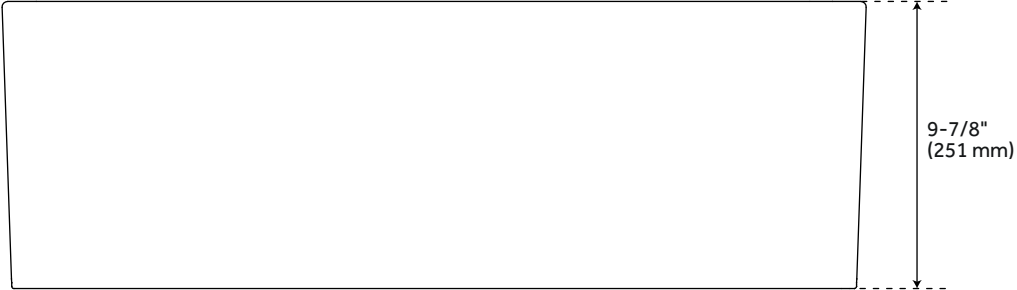

30" GRIGHAM FIRECLAY FARMHOUSE SINK - WHITE

All dimensions and specifications are nominal and may vary. Use actual products for accuracy in critical situations.