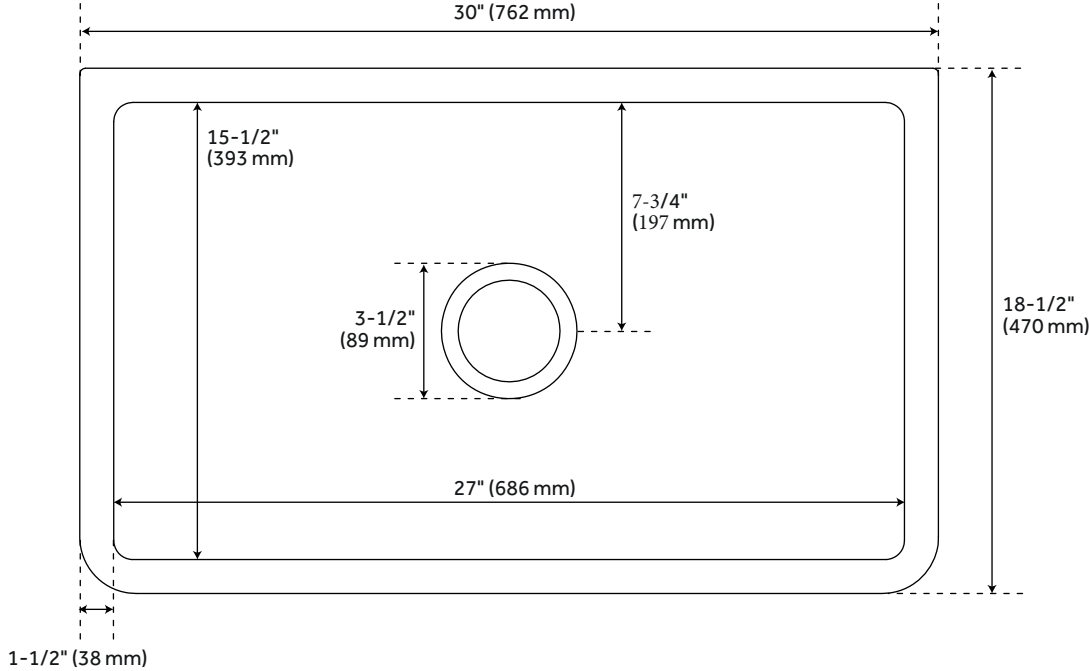

30" GRIGHAM FIRECLAY FARMHOUSE SINK - WHITE

All dimensions and specifications are nominal and may vary. Use actual products for accuracy in critical situations.