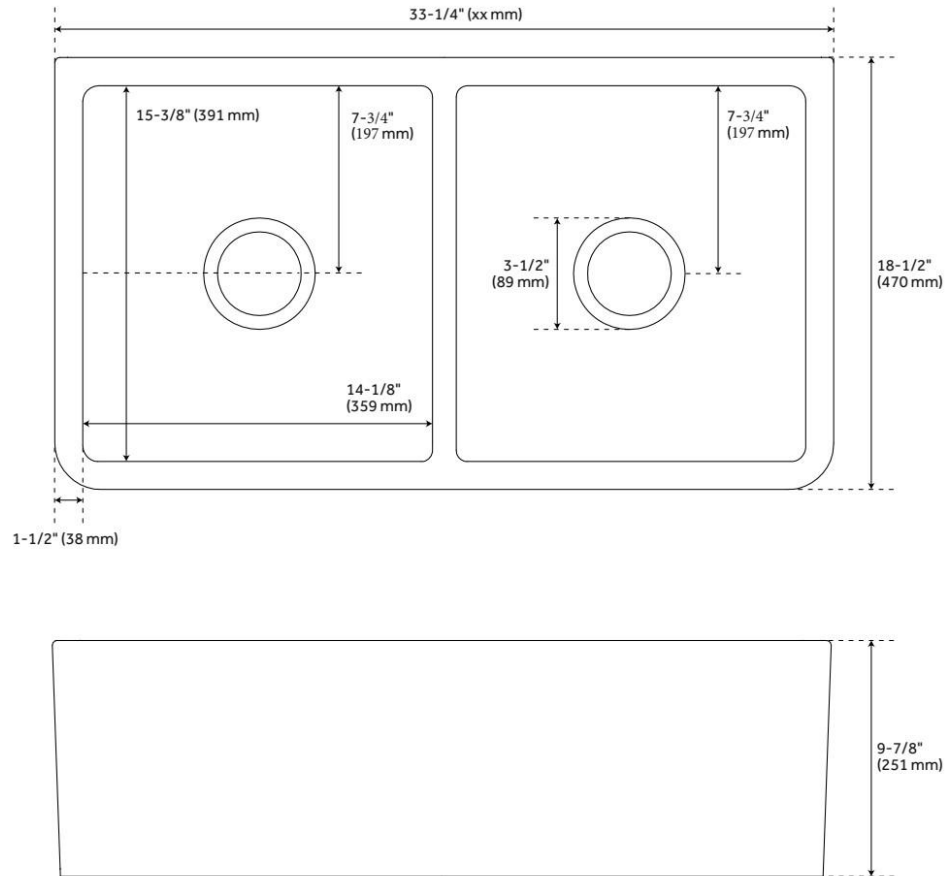

33" GRIGHAM DOUBLE BOWL FIRECLAY FARMHOUSE SINK - WHITE

SKU: 485264
Code: SH485264

FEATURES

Material: Fireclay
Product Finish: White
Installation Type: Farmhouse
Shape: Rectangle
Drain Placement: Center
Fits Drain Hole Size: 3-1/2"
Faucet Centers: No Faucet Hole
Overflow Hole: No
Mounting Hardware Included: No

Optional Accessory: Strainer: SH450688, SH450687 + SH393684, SH393685, SH398618, SH393686, SH393687, Basin Grid: 487073

ASME A112.19.2/CSA B45.1, Massachusetts Accepted, LISTED ID: SH229054**

ADDITIONAL FEATURES

- Smooth, ripple-resistant surface.
- If purchasing drain separately, it must be able to accommodate a sink drain thickness of 1".
- All sink dimensions are ($\pm 1/2"$).

REVISED 7/9/2024

33" GRIGHAM DOUBLE BOWL FIRECLAY FARMHOUSE SINK - WHITE

SKU: 485264
Code: SH485264

33" GRIGHAM DOUBLE BOWL FIRECLAY FARMHOUSE SINK - WHITE

All dimensions and specifications are nominal and may vary. Use actual products for accuracy in critical situations.

 SIGNATURE HARDWARE