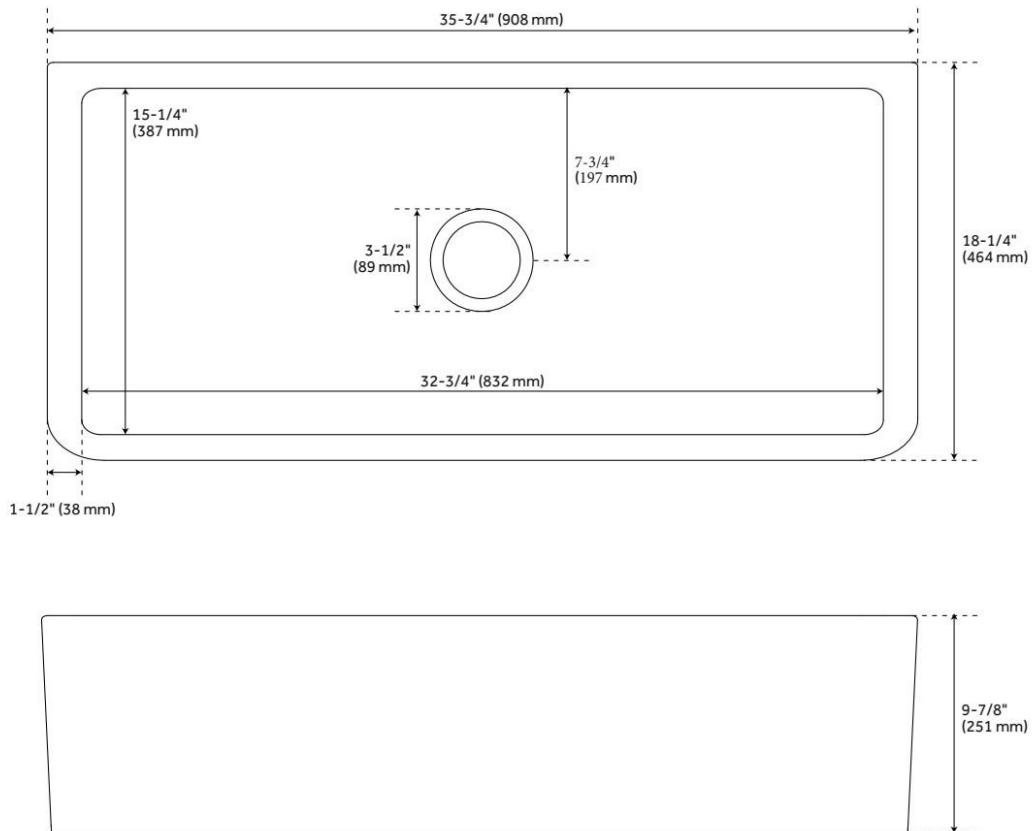

36" GRIGHAM FIRECLAY FARMHOUSE SINK - WHITE

SKU: 485265
Code: SH485265

FEATURES

Material: Fireclay
Product Finish: White
Installation Type: Farmhouse
Shape: Rectangle
Drain Placement: Center
Fits Drain Hole Size: 3-1/2"
Faucet Centers: No Faucet Hole
Overflow Hole: No
Mounting Hardware Included: No

Optional Accessory: Strainer: SH450688, SH450687 + SH393684, SH393685, SH398618, SH393686, SH393687, Basin Grid: 424123

ASME A112.19.2/CSA B45.1, Massachusetts Accepted, LISTED ID: SH229055**

ADDITIONAL FEATURES

- Made of solid, heavy-duty fireclay.
- Smooth, ripple-resistant surface.
- If purchasing drain separately, it must be able to accommodate a sink drain thickness of 1".
- All sink dimensions are ($\pm 1/2$ ").

REVISED 7/9/2024

36" GRIGHAM FIRECLAY FARMHOUSE SINK - WHITE

SKU: 485265
Code: SH485265

36" GRIGHAM FIRECLAY FARMHOUSE SINK - WHITE

All dimensions and specifications are nominal and may vary. Use actual products for accuracy in critical situations.