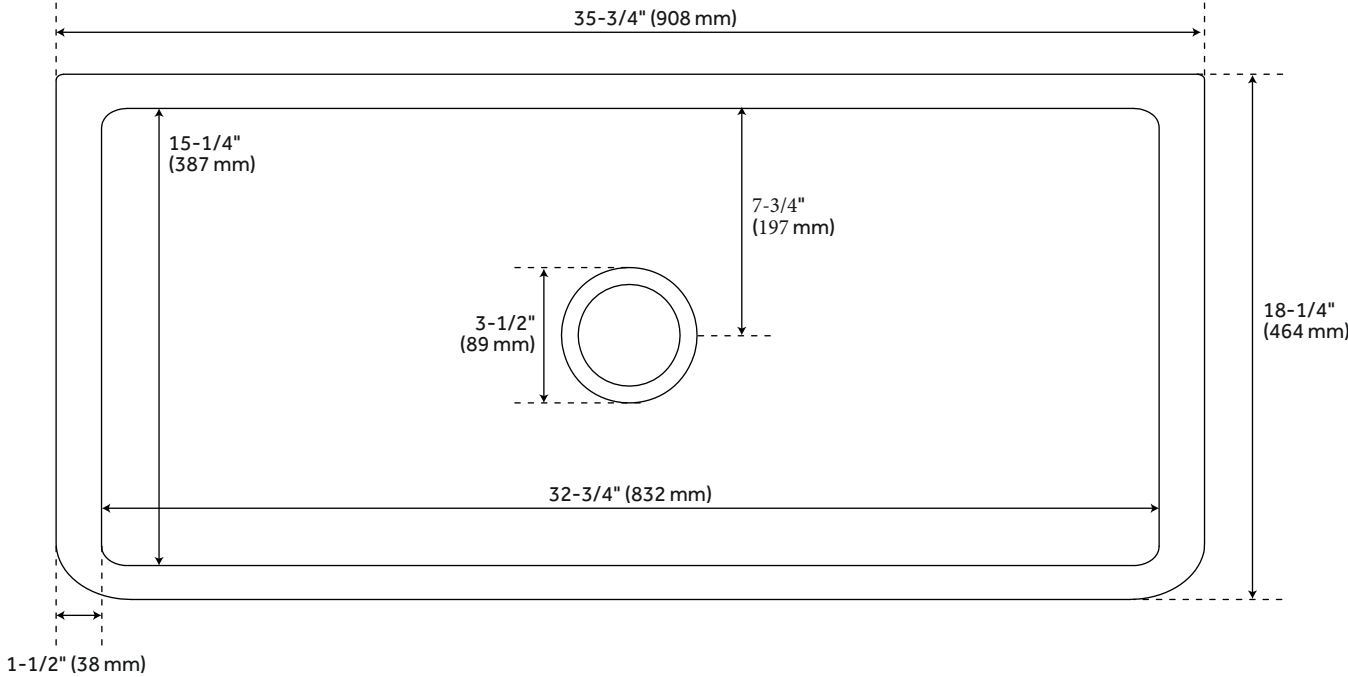

## FEATURES

Product Finish: White  
Length: 35-3/4"  
Width: 18-1/4"  
Height: 9-7/8"  
Sink Shape: Rectangle  
Number of Basins: 1  
Sink Installation: Farmhouse  
Product Color: White  
Faucet Centers: No Faucet Hole  
Overflow Hole: No  
Basin Length: 32-3/4"  
Basin Width: 32-3/4"  
Basin Depth: 9"  
Rim Thickness: 1-1/2"  
Fits Drain Hole Size: 3-1/2"  
Exterior Treatment: Smooth  
Interior Treatment: Smooth  
Drain Included: No  
Faucet Included: No  
Sink Material: Fireclay  
Basin Configuration: Single Bowl  
Apron Design: Curved  
Faucet Holes: No Faucet Hole

## ADDITIONAL FEATURES

- Made of solid, heavy-duty fireclay.
- Smooth, ripple-resistant surface.
- If purchasing drain separately, it must be able to accommodate a sink drain thickness of 1".
- All sink dimensions are ( $\pm 1/2$ ").

# 36" GRIGHAM FIRECLAY FARMHOUSE SINK - WHITE

All dimensions and specifications are nominal and may vary. Use actual products for accuracy in critical situations.