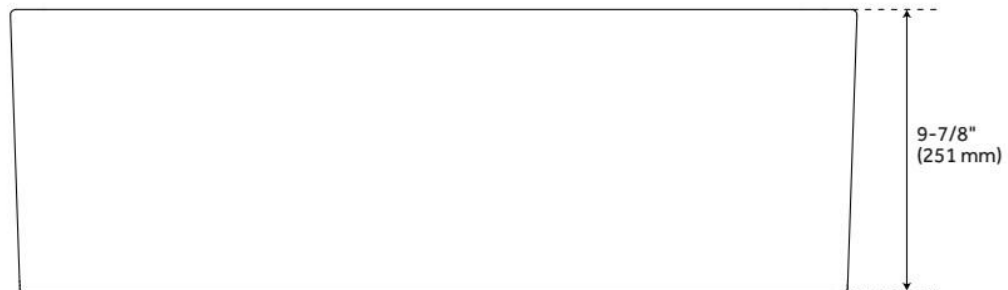

30" GRIGHAM FIRECLAY FARMHOUSE SINK - GLOSS BLACK

SKU: 485266
Code: SH485266

REVISED 7/29/2024