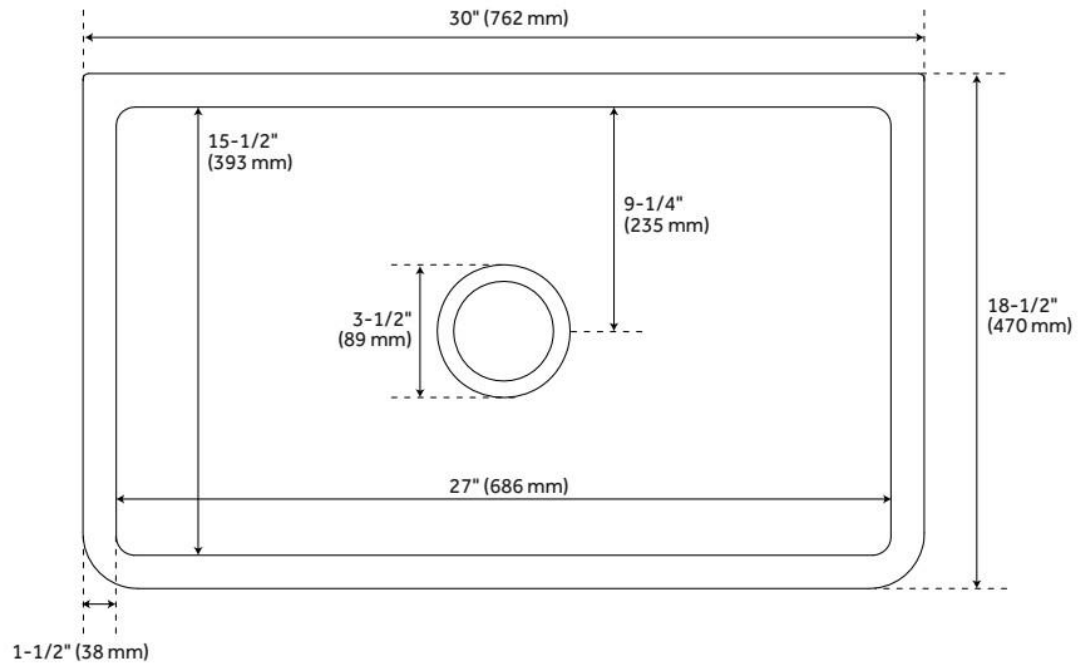

30" GRIGHAM FIRECLAY FARMHOUSE SINK - GLOSS BLACK

SKU: 485266
Code: SH485266

REVISED 7/29/2024