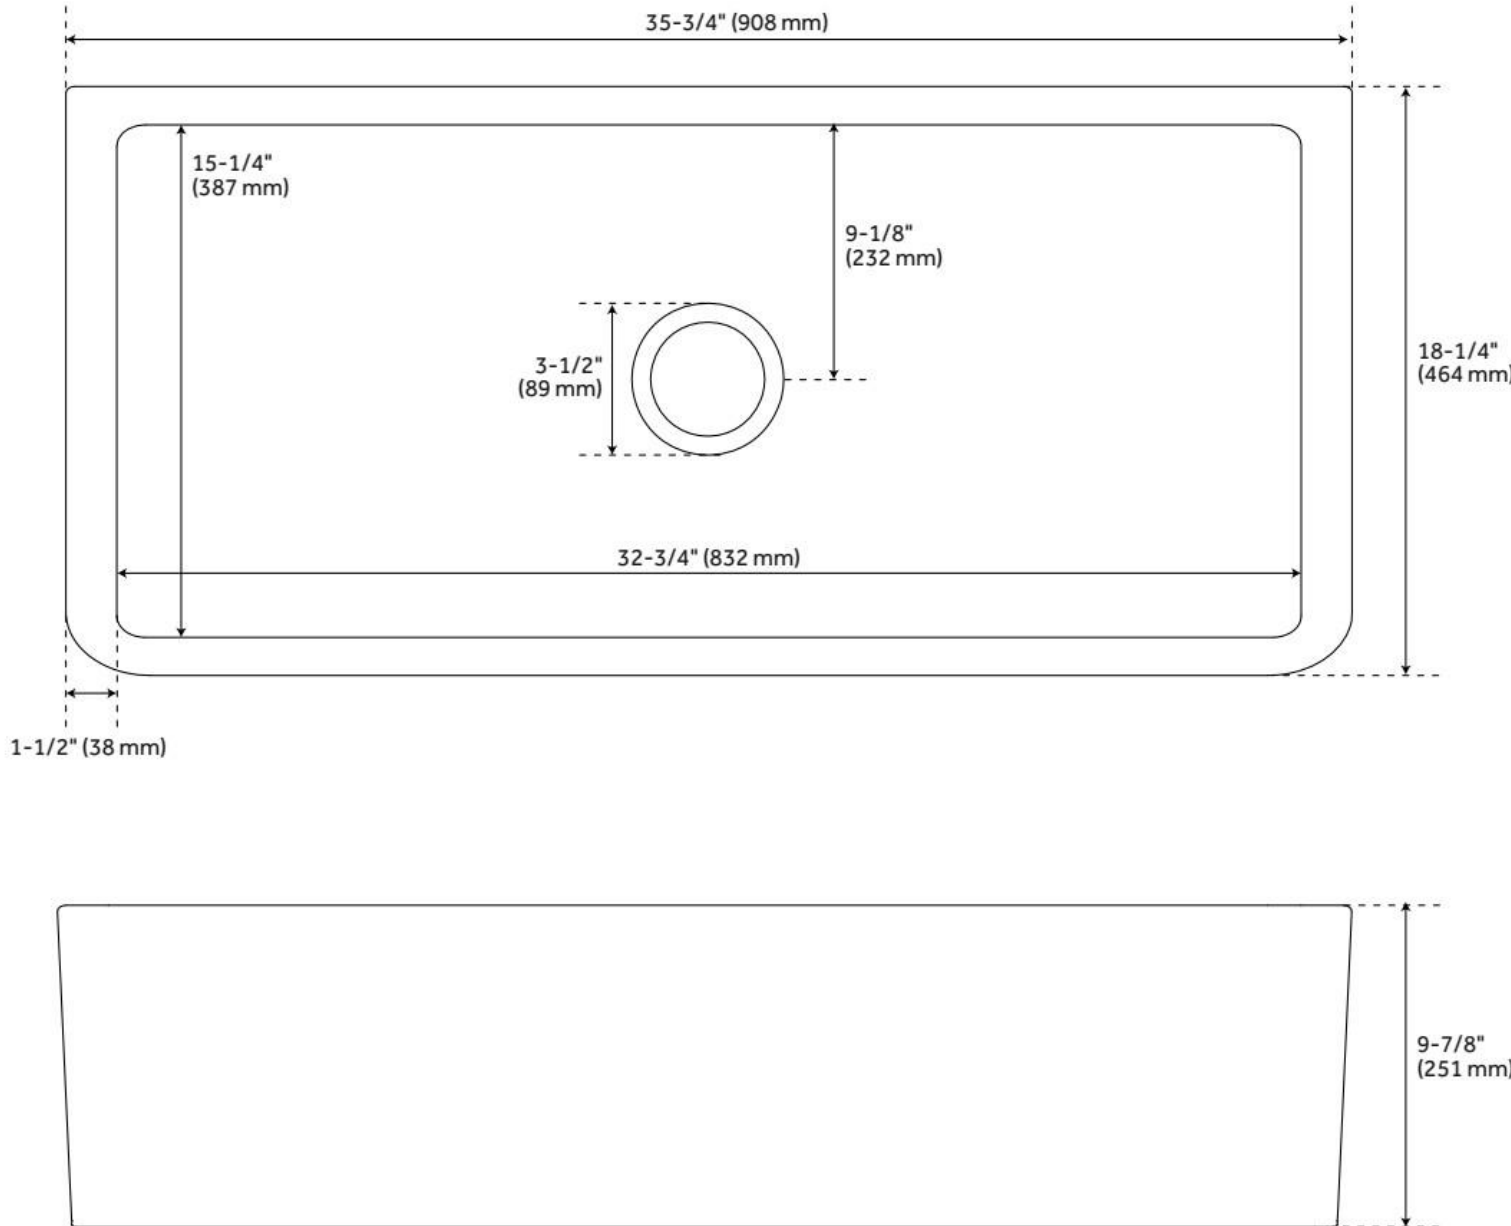

36" GRIGHAM FIRECLAY FARMHOUSE SINK - GLOSS BLACK

SKU: 485268
Code: SH485268

REVISED 7/15/2024