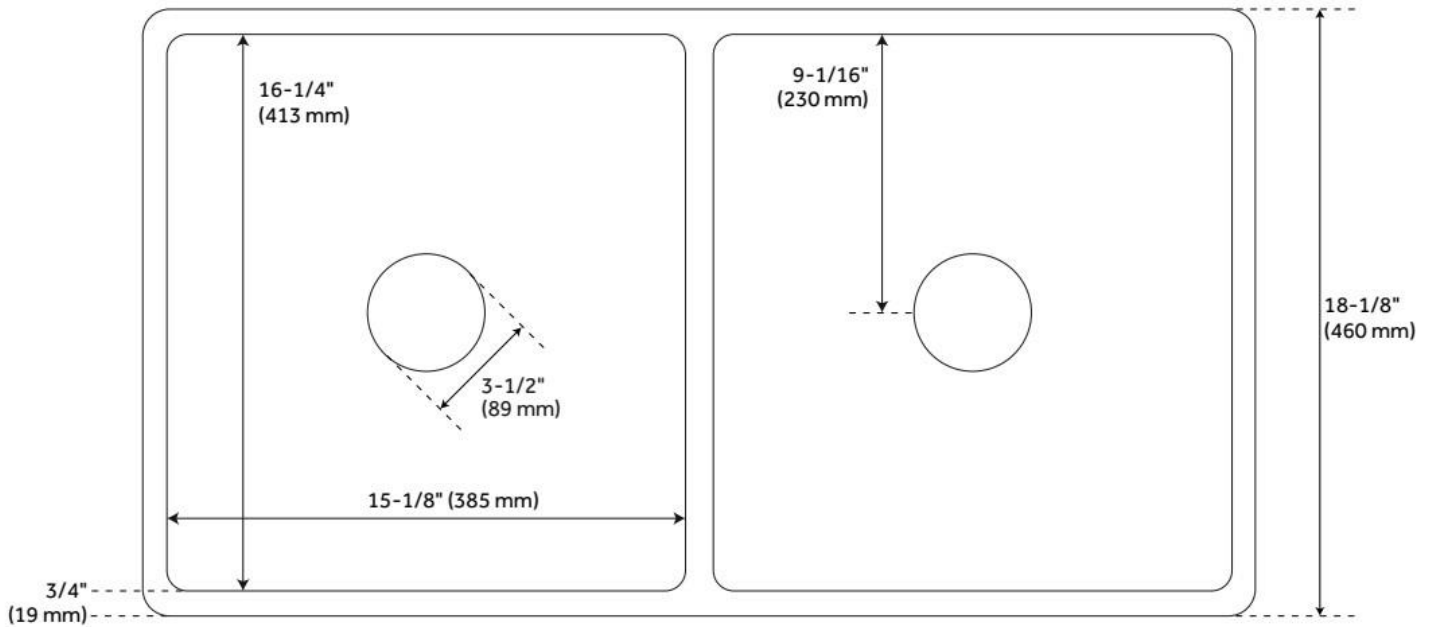

33" ROWENA DOUBLE BOWL FIRECLAY FARMHOUSE SINK - WHITE

SKU: 485270
Code: SHF33182B

FEATURES

Material: Fireclay
Product Finish: White
Installation Type: Farmhouse
Shape: Rectangle
Drain Placement: Center
Fits Drain Hole Size: 3-1/2"
Faucet Centers: No Faucet Hole
Overflow Hole: No
Mounting Hardware Included: No

Optional Accessory: Strainer: SH450688, SH450687 + SH393684, SH393685, SH398618, SH393686, SH393687, Basin Grid: 488300

ASME A112.19.1/CSA B45.2, Massachusetts Accepted, LISTED ID: SHF33182BWH

ADDITIONAL FEATURES

- Made of solid, heavy-duty fireclay.
- Smooth, ripple-resistant surface.
- Sink is finished on all four sides.
- If purchasing drain separately, it must be able to accommodate a sink drain thickness of 1".
- All sink dimensions are ($\pm 1/2"$).

REVISED 7/12/2024

33" ROWENA DOUBLE BOWL FIRECLAY FARMHOUSE SINK - WHITE

SKU: 485270
Code: SHF33182B

REVISED 7/12/2024