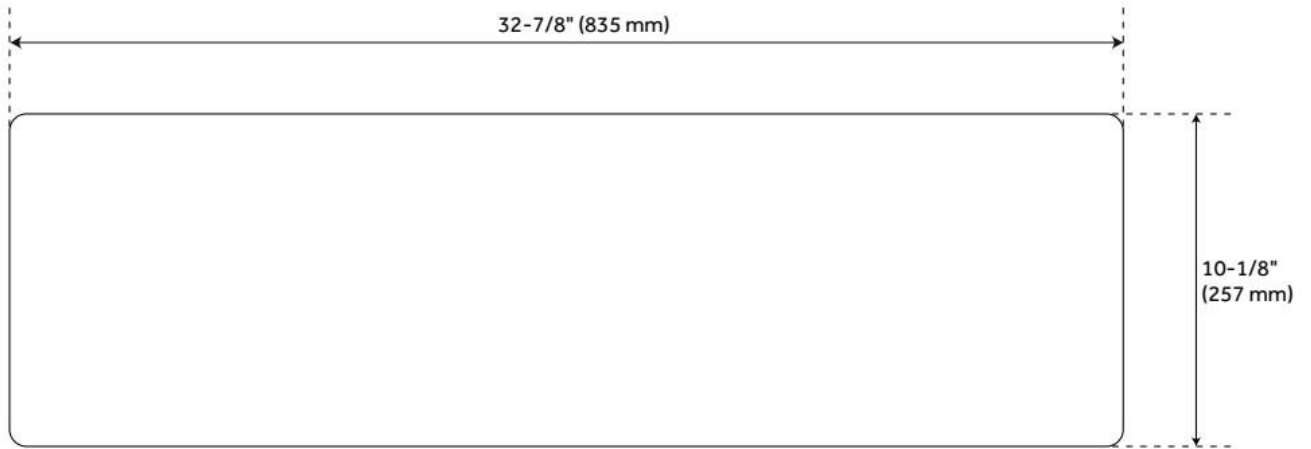

33" ROWENA DOUBLE BOWL FIRECLAY FARMHOUSE SINK - WHITE

SKU: 485270
Code: SHF33182B

REVISED 7/12/2024