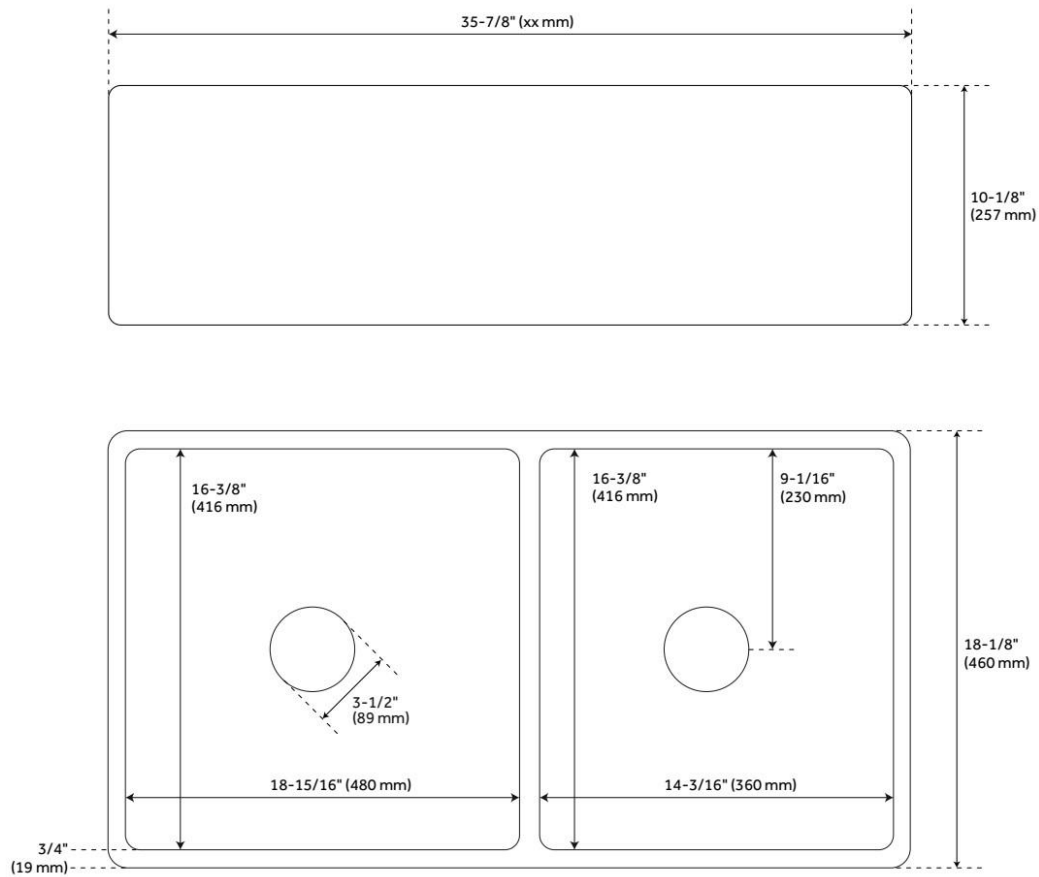

## FEATURES

Material: Fireclay  
Product Finish: White  
Installation Type: Farmhouse  
Shape: Rectangle  
Drain Placement: Center  
Fits Drain Hole Size: 3-1/2"  
Faucet Centers: No Faucet Hole  
Overflow Hole: No  
Mounting Hardware Included: No

## ADDITIONAL FEATURES

- Made of solid, heavy-duty fireclay.
- Smooth, ripple-resistant surface.
- Sink is finished on all four sides.
- If purchasing drain separately, it must be able to accommodate a sink drain thickness of 1".
- All sink dimensions are ( $\pm 1/2"$ ).

## 36" ROWENA DOUBLE BOWL FIRECLAY FARMHOUSE SINK - WHITE

All dimensions and specifications are nominal and may vary. Use actual products for accuracy in critical situations.

 SIGNATURE HARDWARE

See Website For Warranty Information  
[signaturehardware.com/warranty](http://signaturehardware.com/warranty)