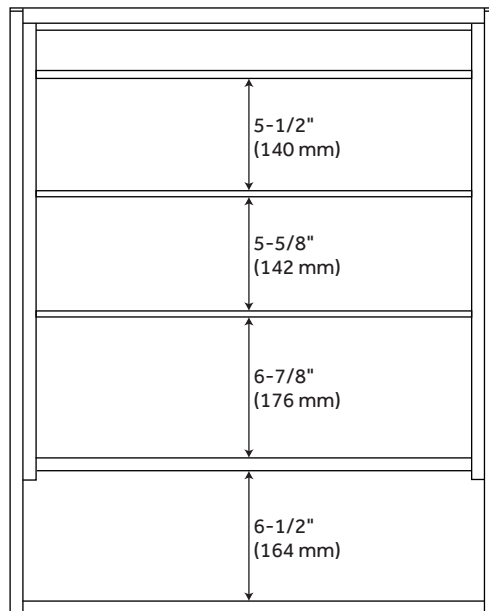

LARCHVIEW LIGHTED MEDICINE CABINET - MATTE BLACK POWDER COAT

All dimensions and specifications are nominal and may vary. Use actual products for accuracy in critical situations.