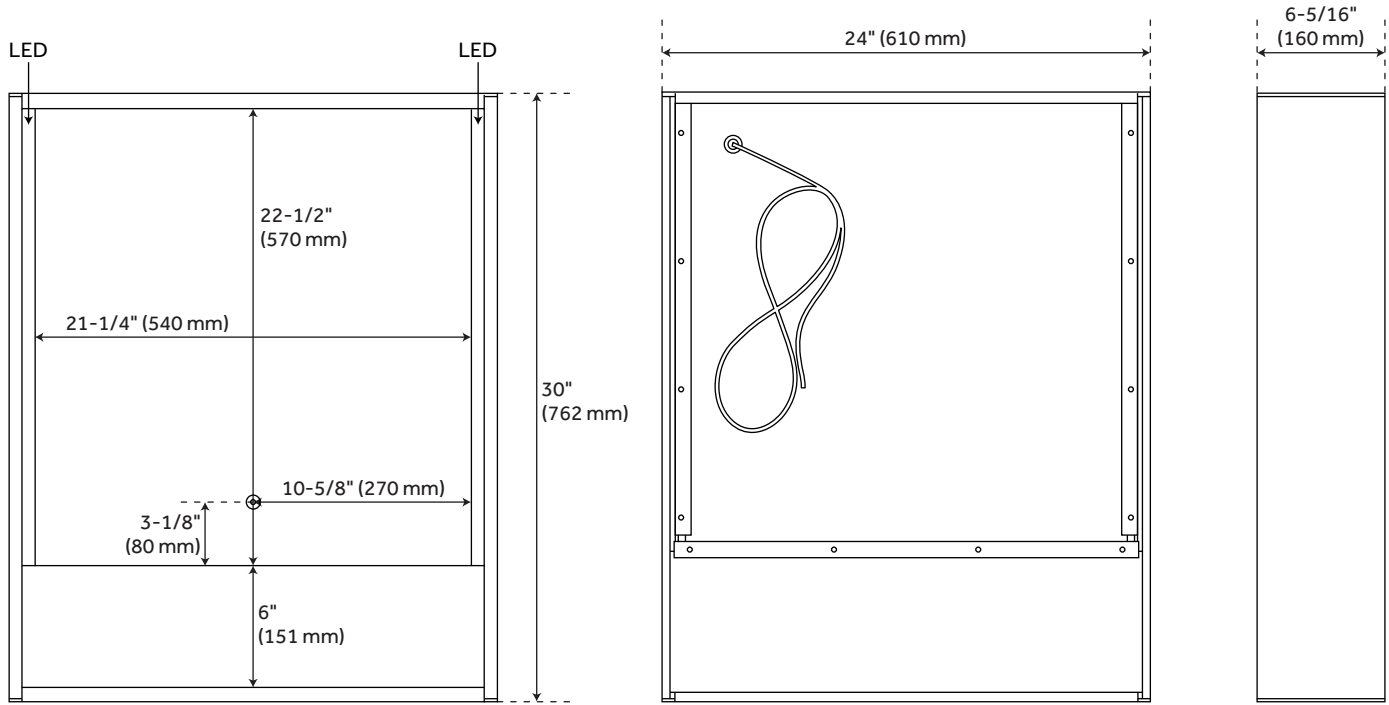

LARCHVIEW LIGHTED MEDICINE CABINET - MATTE BLACK POWDER COAT

All dimensions and specifications are nominal and may vary. Use actual products for accuracy in critical situations.