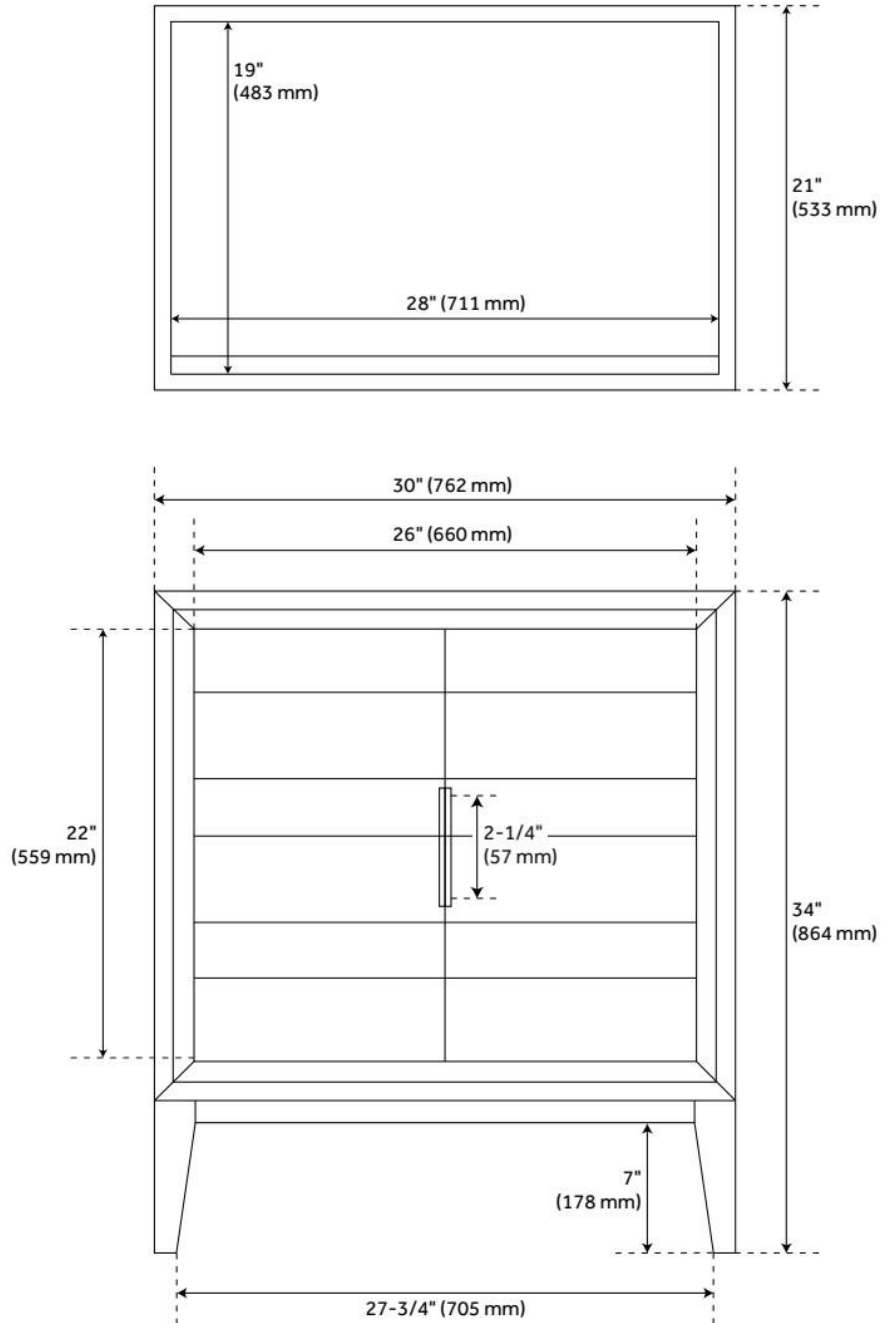

30" ALISO TEAK VANITY - CHARRED TIMBER BLACK - VANITY CABINET ONLY

SKU: 485578
Code: SH485578

REVISED 5/31/2024