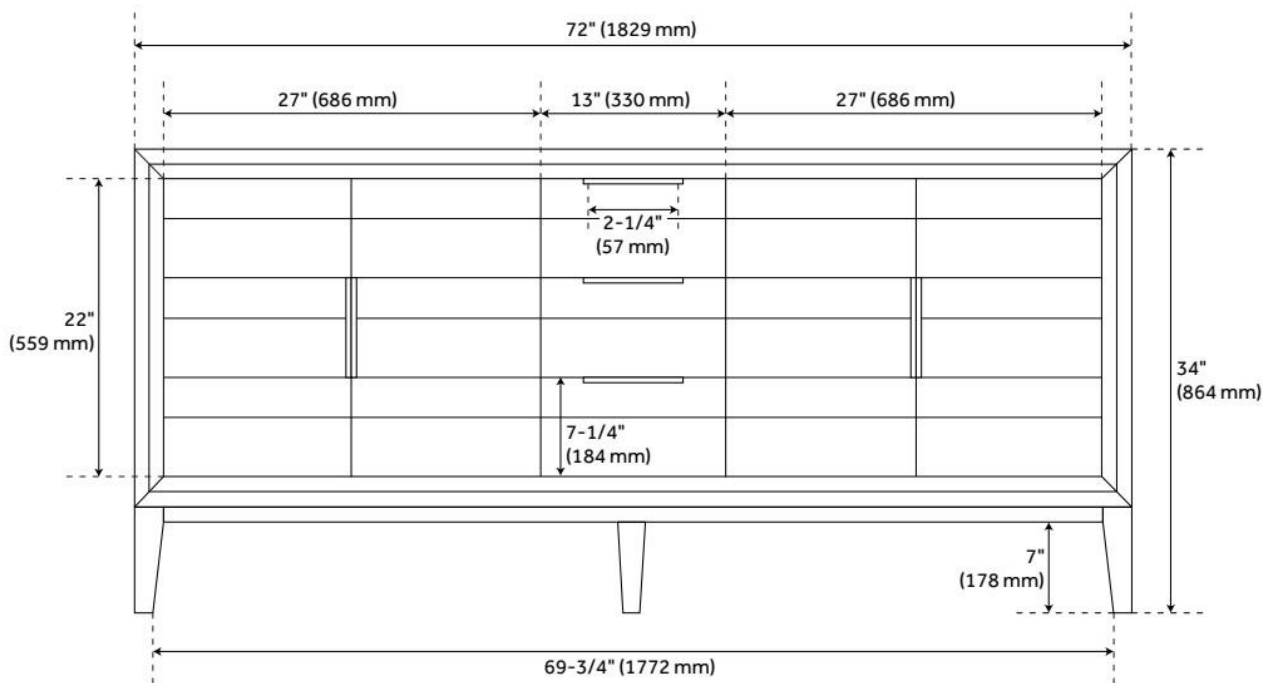

72" ALISO TEAK VANITY - CHARRED TIMBER BLACK - VANITY CABINET ONLY

SKU: 485579
Code: SH485579

REVISED 5/31/2024