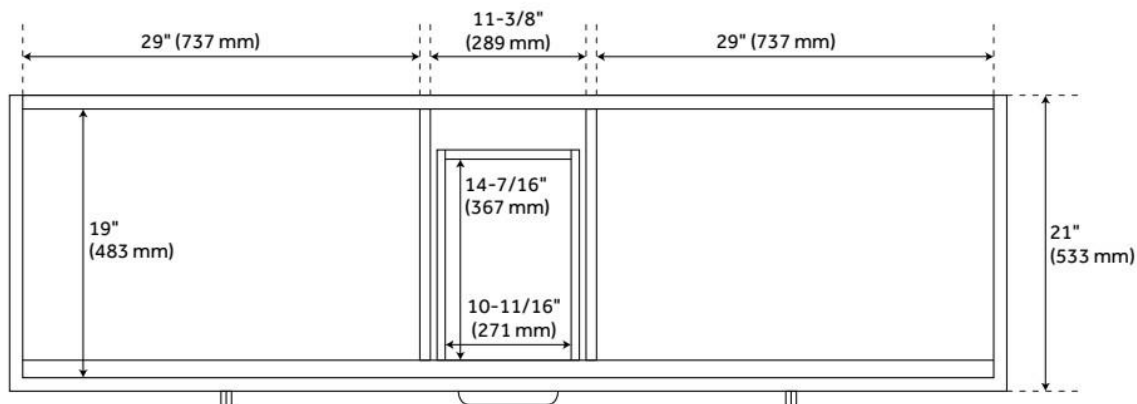

72" ALISO TEAK VANITY - CHARRED TIMBER BLACK - VANITY CABINET ONLY

SKU: 485579
Code: SH485579

REVISED 5/31/2024