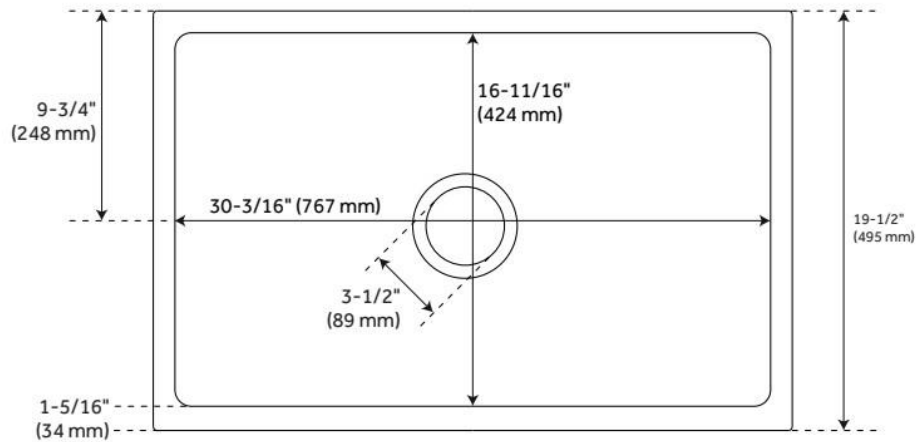

33" GALLO FIRECLAY FARMHOUSE SINK - WHITE

SKU: 485657
Code: SH485657

REVISED 7/2/2024