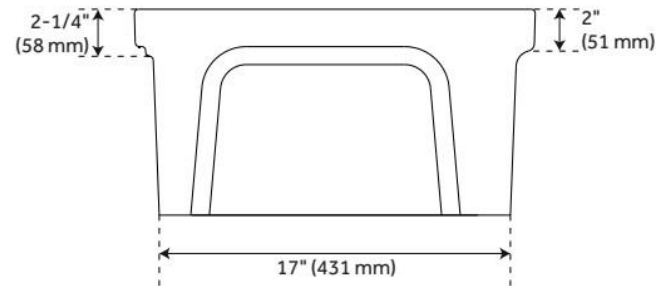

33" GALLO FIRECLAY FARMHOUSE SINK - WHITE

SKU: 485657
Code: SH485657

REVISED 7/2/2024