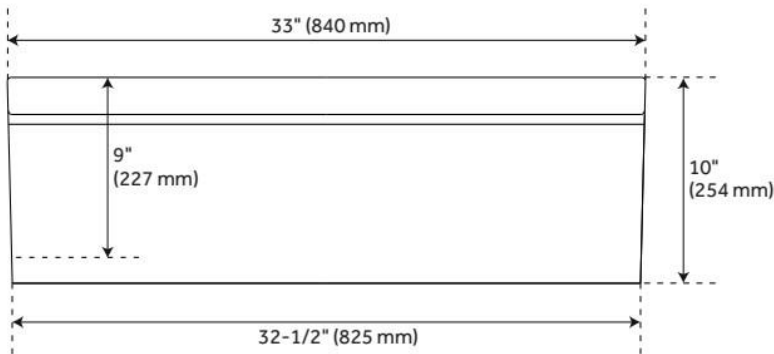

33" GALLO FIRECLAY FARMHOUSE SINK - WHITE

SKU: 485657
Code: SH485657

REVISED 7/2/2024