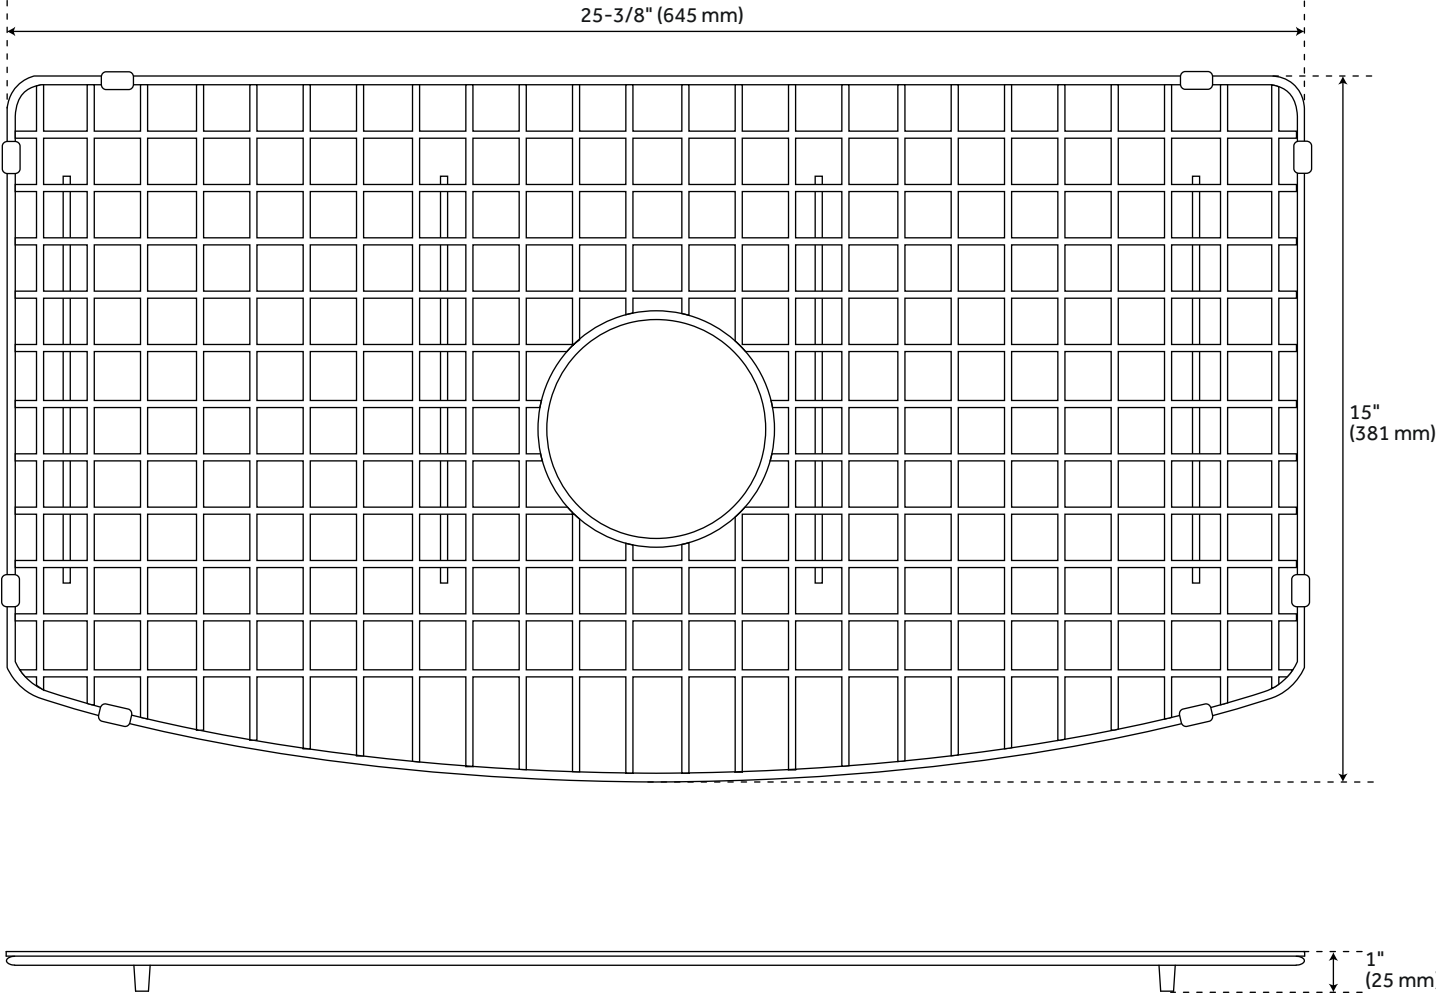

SINK GRID FOR 30" WENBROOK CURVED FARMHOUSE SINK

SKU: 485658
Code: SH485658

FEATURES

Product Finish: Stainless Steel
Material: Stainless Steel
Length: 25-3/8"
Width: 15"
Height: 1"
Metal Gauge/Thickness: 13 Gauge
Weight: 3.31

REVISED 1/10/2024

SINK GRID FOR 30" WENBROOK CURVED FARMHOUSE SINK

SKU: 485658

Code: SH485658

ADDITIONAL FEATURES

- Compatible for use with 30" Wenbrook Curved Farmhouse Sink SH480267.
- Product as protective rubber feet.
- Dishwasher Safe.
- Grid helps prevent sink scratches.

REVISED 1/10/2024

SINK GRID FOR 30" WENBROOK CURVED FARMHOUSE SINK

All dimensions and specifications are nominal and may vary. Use actual products for accuracy in critical situations.