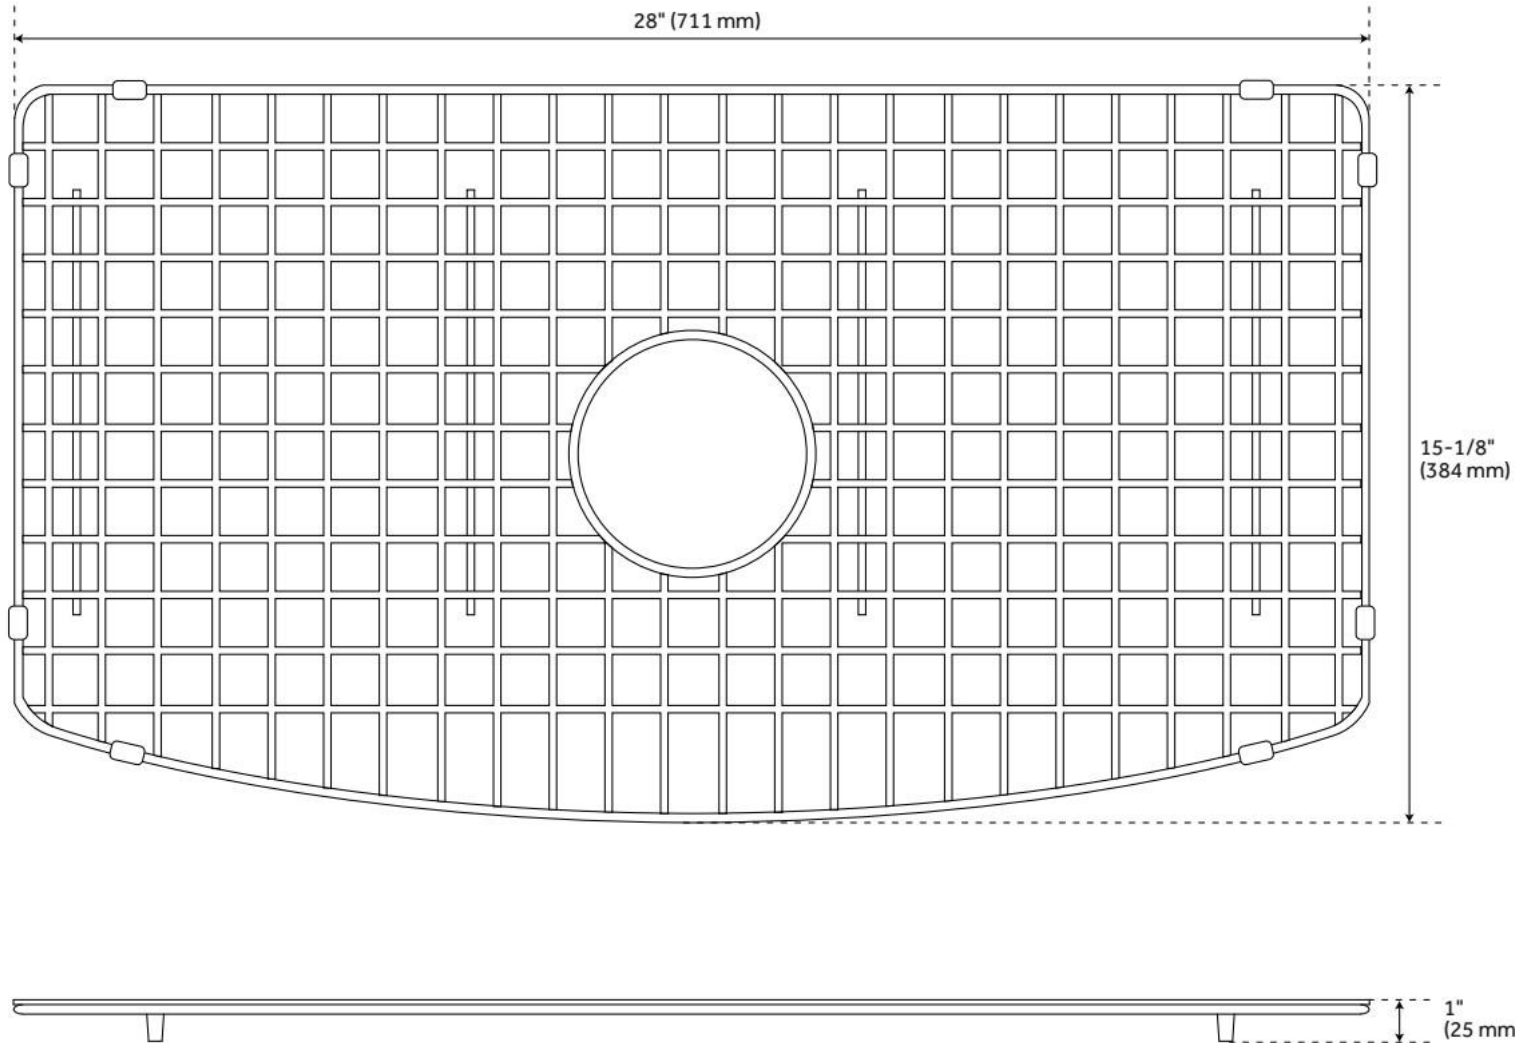

SINK GRID FOR 33" WENBROOK CURVED FARMHOUSE SINK

SKU: 485659
Code: SH485659

FEATURES

Material: Stainless Steel
Product Finish: Stainless Steel

ADDITIONAL FEATURES

- Compatible for use with 33" Wenbrook Curved Farmhouse Sink SH480269.
- Product has protective rubber feet.
- Dishwasher Safe.
- Grid helps prevent sink scratches.

REVISED 7/12/2024

SINK GRID FOR 33" WENBROOK CURVED FARMHOUSE SINK

SKU: 485659
Code: SH485659

REVISED 7/12/2024