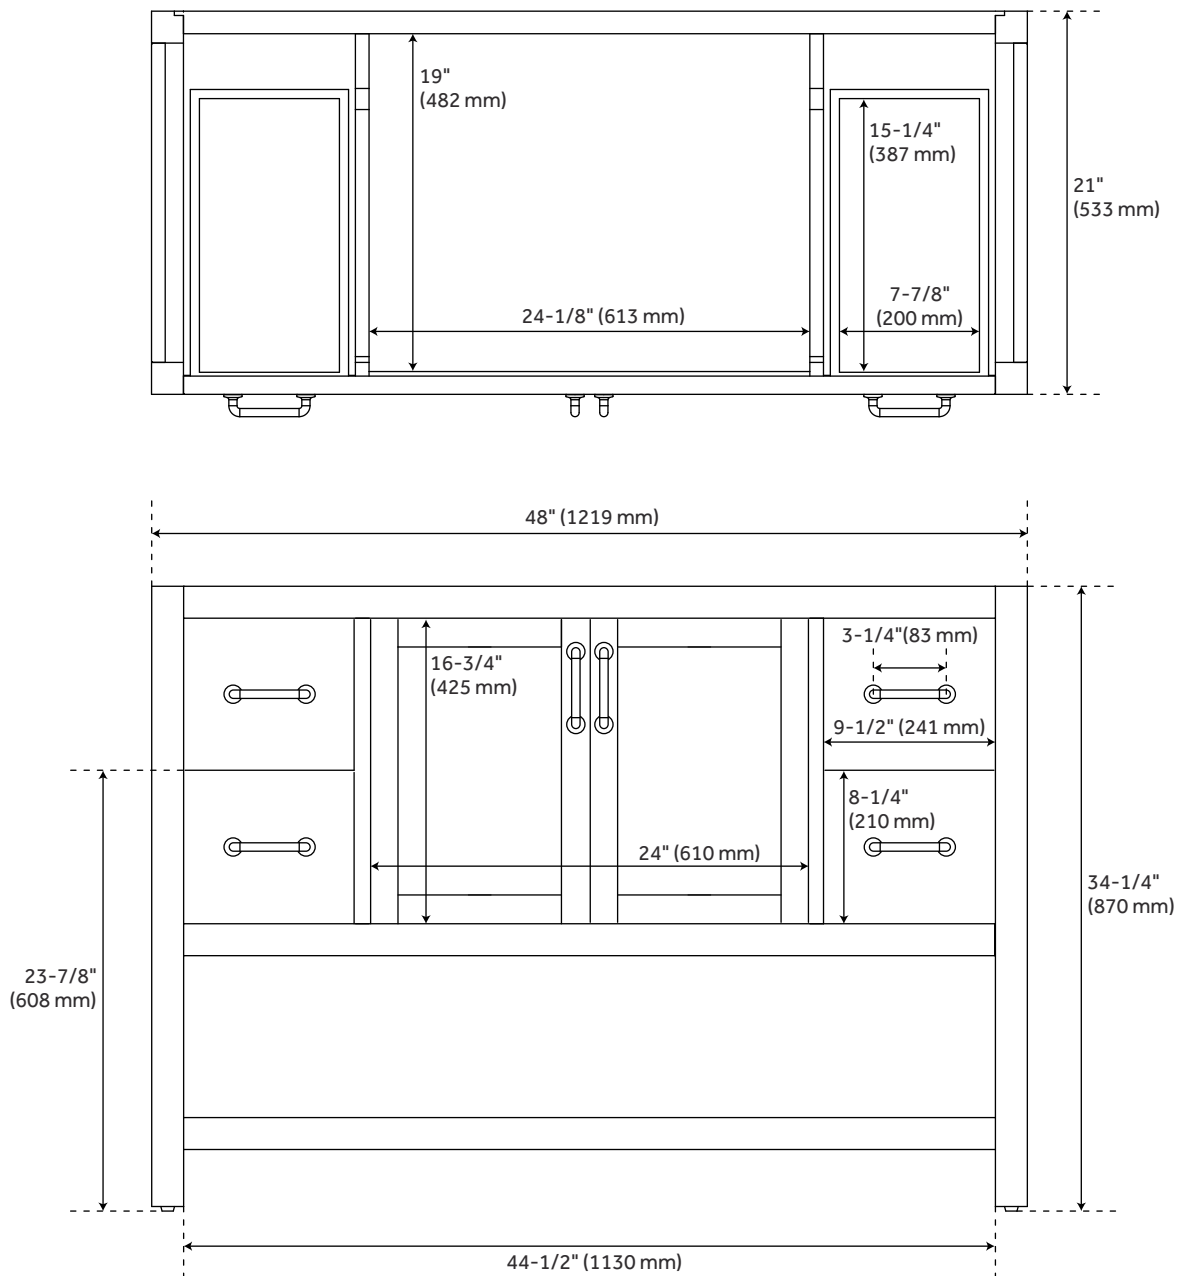

## FEATURES

Installation Type: Freestanding  
Features: Soft-Close Hinges  
Design: Traditional  
Product Finish: Homestead Oak  
Material: Wood  
Number of Doors: 2  
Number of Drawers: 4  
Width: 48"  
Height: 34-1/4"  
Depth: 21"  
Assembly Required: No  
Dovetail Drawers: Yes  
Number of Basins: 1  
Faucet Included: No  
Size: 48"  
Hardware Finish: Matte Black  
Built-In Adjusters: Yes  
Sink Included: No  
Vanity Top Included: No  
Mirror Included: No  
Weight: 61.73

# 48" ANSBURY CONSOLE VANITY - HOMESTEAD OAK - VANITY CABINET ONLY

SKU: 485682  
Code: SH485682

## ADDITIONAL FEATURES

- Wood frame with engineered wood panels.
- See Installation Instructions for directions to attach the vanity top and sink.
- All dimensions are ( $\pm 1/2''$ ).
- [Wood finish samples available.](#)

# 48" ANSBURY CONSOLE VANITY - HOMESTEAD OAK

All dimensions and specifications are nominal and may vary. Use actual products for accuracy in critical situations.