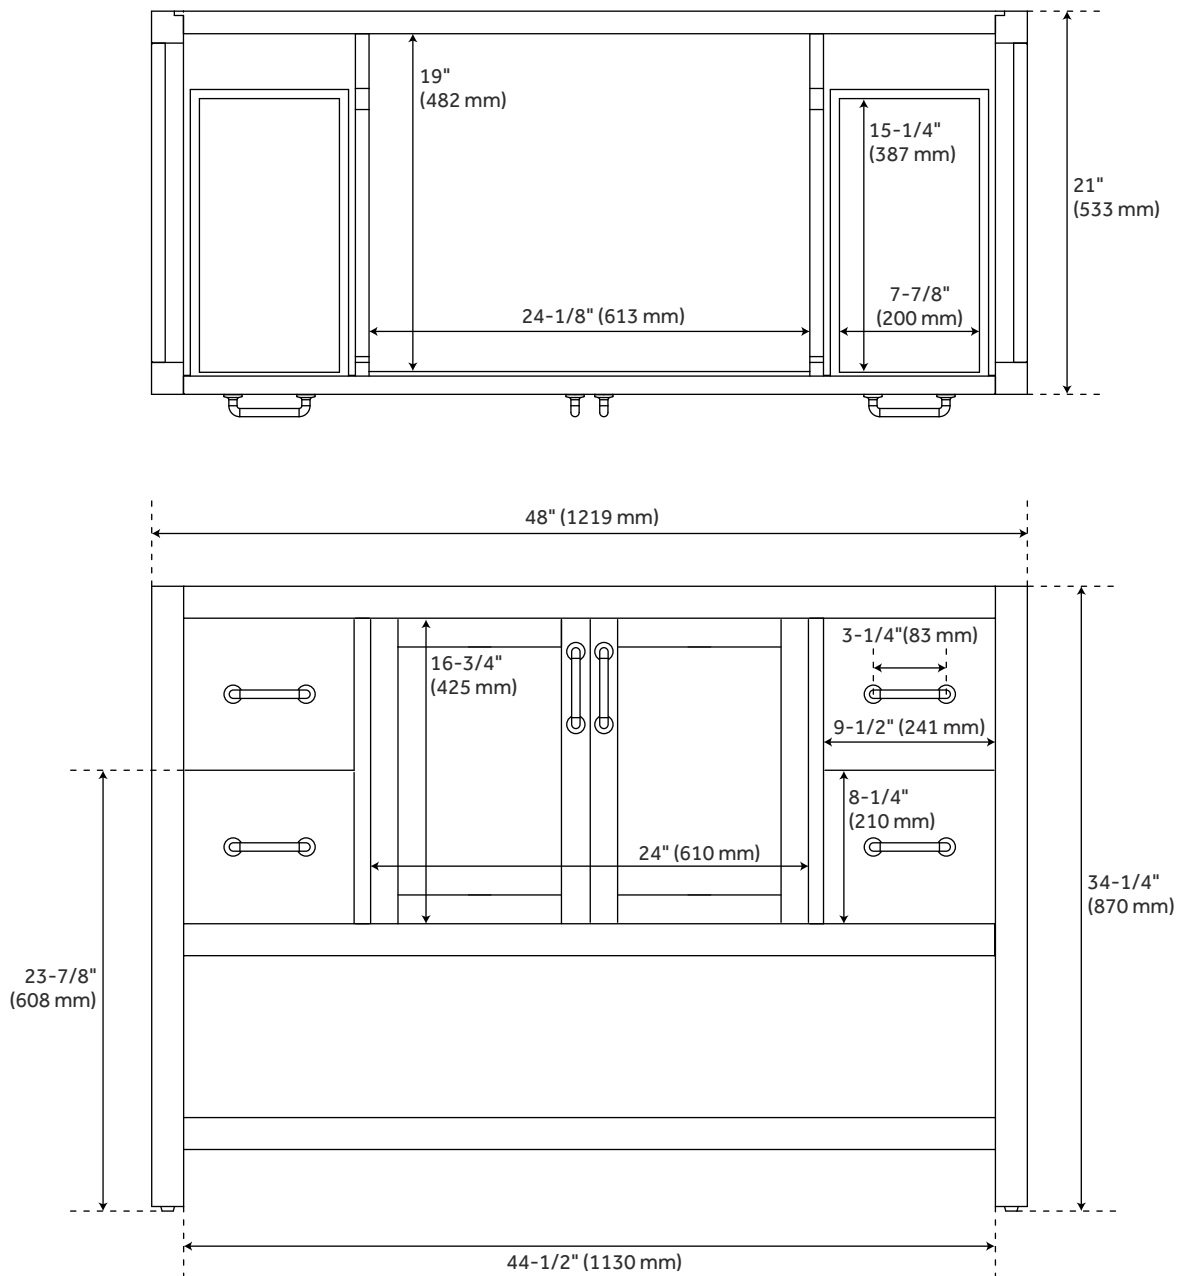

FEATURES

Installation Type: Freestanding
Features: Sink Included, Soft-Close Hinges
Design: Traditional
Product Finish: Homestead Oak
Material: Wood
Number of Doors: 2
Number of Drawers: 4
Width: 48"
Height: 34-1/4"
Depth: 21"
Assembly Required: No
Dovetail Drawers: Yes
Number of Basins: 1
Sink Installation: Undermount - Rectangle
Basin Length: 18-1/8"
Basin Width: 12-3/4"
Water Depth To Overflow: 4-1/8"
Fits Drain Hole Size: 1-1/2"
Faucet Included: No
Sink Material: Porcelain
Vanity Top Thickness: 3cm
Water Depth to Rim: 5-1/2"
Hardware Finish: Matte Black
Built-In Adjusters: Yes
Sink Included: Yes
Sink Color: White
Basin Overflow: Yes
Vanity Top Included: Yes
Vanity Top Depth: 22"
Vanity Top Width: 49"
Backsplash: Yes
Mirror Included: No

REVISED 3/19/2024

48" ANSBURY CONSOLE VANITY WITH RECTANGULAR UNDERMOUNT SINK - HOMESTEAD OAK

SKU: 954034-48-RUMB

Code: SH497511, SH497512, SH497513, SH497514, SH497515, SH497516, SH497517, SH497518

ADDITIONAL FEATURES

- Wood frame with engineered wood panels.
- Includes a matching backsplash and white porcelain sink.
- Polished Carrara Marble is sourced from Italy.
- Each stone top is carved from a single piece of stone and will feature natural variations.
- See Installation Instructions for directions to attach the vanity top and sink.
- All dimensions are ($\pm 1/2$ ").
- [Wood finish samples available.](#)

REVISED 3/19/2024

48" ANSBURY CONSOLE VANITY - HOMESTEAD OAK

All dimensions and specifications are nominal and may vary. Use actual products for accuracy in critical situations.