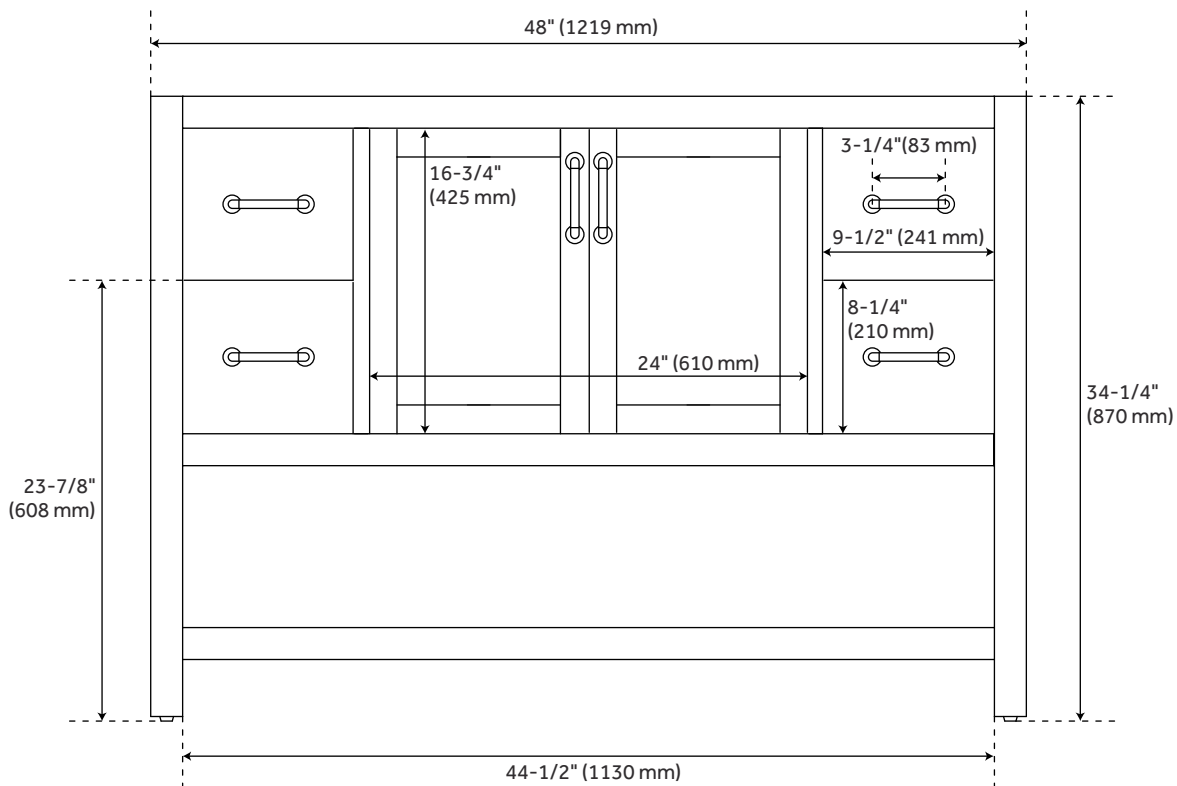

## FEATURES

Installation Type: Freestanding  
Features: Sink Included, Soft-Close Hinges  
Design: Traditional  
Product Finish: Homestead Oak  
Material: Wood  
Number of Doors: 2  
Number of Drawers: 4  
Width: 48"  
Height: 34-1/4"  
Depth: 21"  
Assembly Required: No  
Dovetail Drawers: Yes  
Number of Basins: 1  
Sink Installation: Undermount - Oval  
Faucet Centers: 8"  
Basin Length: 16"  
Basin Width: 12-1/2"  
Water Depth To Overflow: 5"  
Fits Drain Hole Size: 1-1/2"  
Faucet Included: No  
Sink Material: Porcelain  
Vanity Top Thickness: 3cm  
Water Depth to Rim: 6"  
Hardware Finish: Matte Black  
Built-In Adjusters: Yes  
Sink Included: Yes  
Sink Color: White  
Basin Overflow: Yes  
Vanity Top Included: Yes  
Vanity Top Depth: 22"  
Vanity Top Width: 49"  
Backsplash: Yes  
Mirror Included: No

## ADDITIONAL FEATURES

- Wood frame with engineered wood panels.
- Includes a matching backsplash and white porcelain sink.
- Polished Carrara Marble is sourced from Italy.
- Each stone top is carved from a single piece of stone and will feature natural variations.
- See Installation Instructions for directions to attach the vanity top and sink.
- All dimensions are ( $\pm 1/2$ ").
- [Wood finish samples available.](#)

# 48" ANSBURY CONSOLE VANITY - HOMESTEAD OAK

All dimensions and specifications are nominal and may vary. Use actual products for accuracy in critical situations.