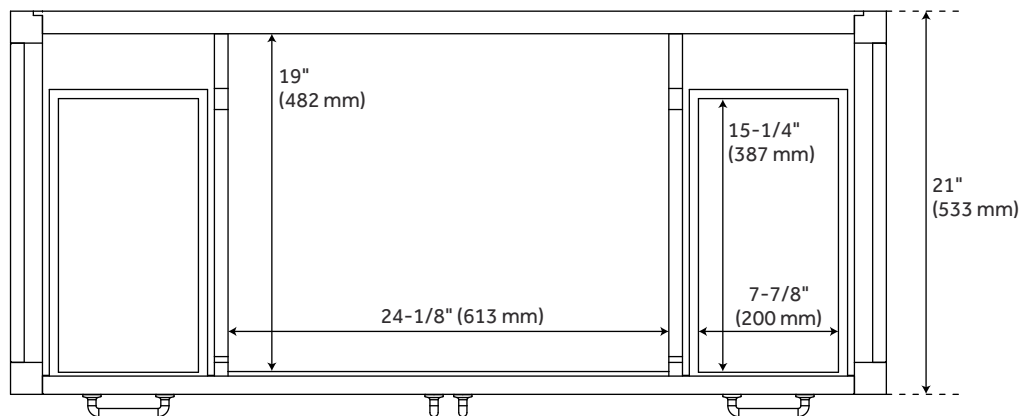

48" ANSBURY CONSOLE VANITY - HOMESTEAD OAK

All dimensions and specifications are nominal and may vary. Use actual products for accuracy in critical situations.