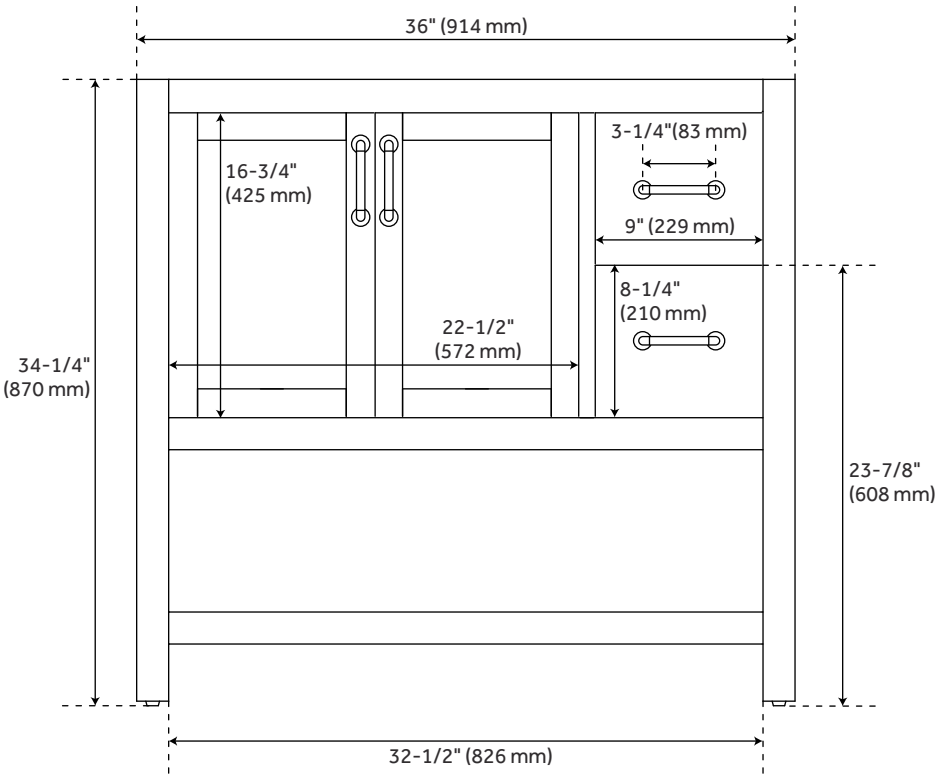

## FEATURES

Installation Type: Freestanding  
Features: Soft-Close Hinges  
Design: Traditional  
Product Finish: Homestead Oak  
Material: Wood  
Number of Doors: 2  
Number of Drawers: 2  
Width: 36"  
Height: 34-1/4"  
Depth: 21"  
Assembly Required: No  
Dovetail Drawers: Yes  
Number of Basins: 1  
Faucet Included: No  
Size: 36"  
Hardware Finish: Matte Black  
Built-In Adjusters: Yes  
Sink Included: No  
Vanity Top Included: No  
Mirror Included: No  
Weight: 48.5

## ADDITIONAL FEATURES

- Wood frame with engineered wood panels.
- See Installation Instructions for directions to attach the vanity top and sink.
- All dimensions are ( $\pm 1/2"$ ).
- [Wood finish samples available.](#)

# 36" ANSBURY CONSOLE VANITY - HOMESTEAD OAK

All dimensions and specifications are nominal and may vary. Use actual products for accuracy in critical situations.