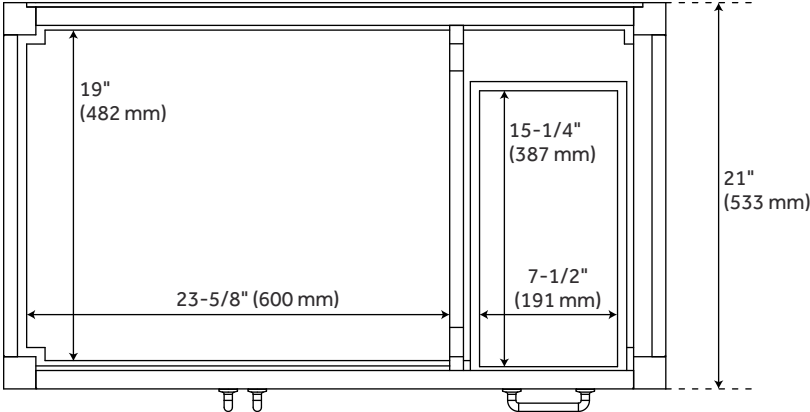

36" ANSBURY CONSOLE VANITY - HOMESTEAD OAK

All dimensions and specifications are nominal and may vary. Use actual products for accuracy in critical situations.