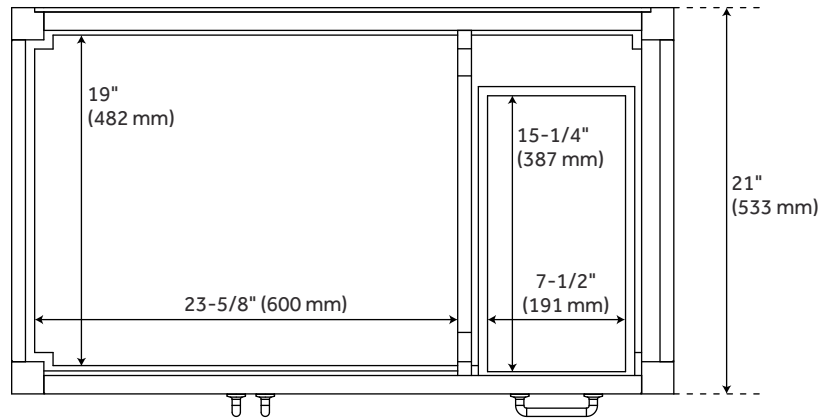

36" ANSBURY CONSOLE VANITY - HOMESTEAD OAK

All dimensions and specifications are nominal and may vary. Use actual products for accuracy in critical situations.