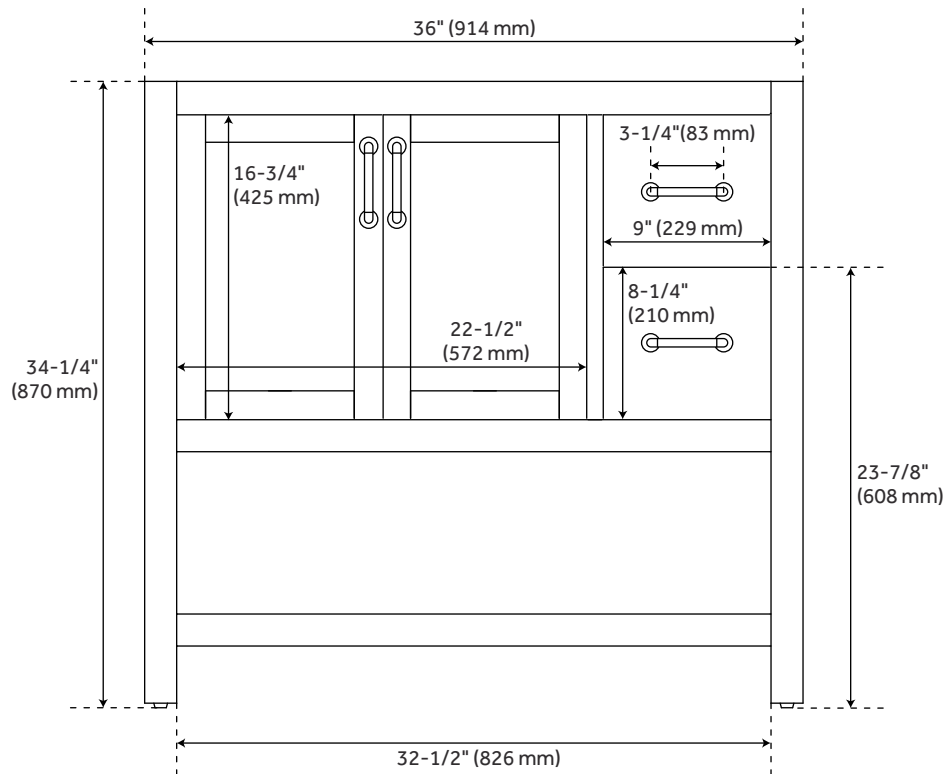

## FEATURES

Installation Type: Freestanding  
Features: Sink Included, Soft-Close Hinges  
Design: Traditional  
Product Finish: Homestead Oak  
Material: Wood  
Number of Doors: 2  
Number of Drawers: 2  
Width: 36"  
Height: 34-1/4"  
Depth: 21"  
Assembly Required: No  
Dovetail Drawers: Yes  
Number of Basins: 1  
Sink Installation: Undermount - Oval  
Faucet Centers: 8"  
Basin Length: 16"  
Basin Width: 12-1/2"  
Water Depth To Overflow: 5"  
Fits Drain Hole Size: 1-1/2"  
Faucet Included: No  
Sink Material: Porcelain  
Vanity Top Thickness: 3cm  
Water Depth to Rim: 6"  
Hardware Finish: Matte Black  
Built-In Adjusters: Yes  
Sink Included: Yes  
Sink Color: White  
Basin Overflow: Yes  
Vanity Top Included: Yes  
Vanity Top Depth: 22"  
Vanity Top Width: 37"  
Backsplash: Yes  
Mirror Included: No

## ADDITIONAL FEATURES

- Wood frame with engineered wood panels.
- Includes a matching backsplash and white porcelain sink.
- Polished Carrara Marble is sourced from Italy.
- Each stone top is carved from a single piece of stone and will feature natural variations.
- See Installation Instructions for directions to attach the vanity top and sink.
- All dimensions are ( $\pm 1/2"$ ).
- [Wood finish samples available.](#)

# 36" ANSBURY CONSOLE VANITY - HOMESTEAD OAK

All dimensions and specifications are nominal and may vary. Use actual products for accuracy in critical situations.