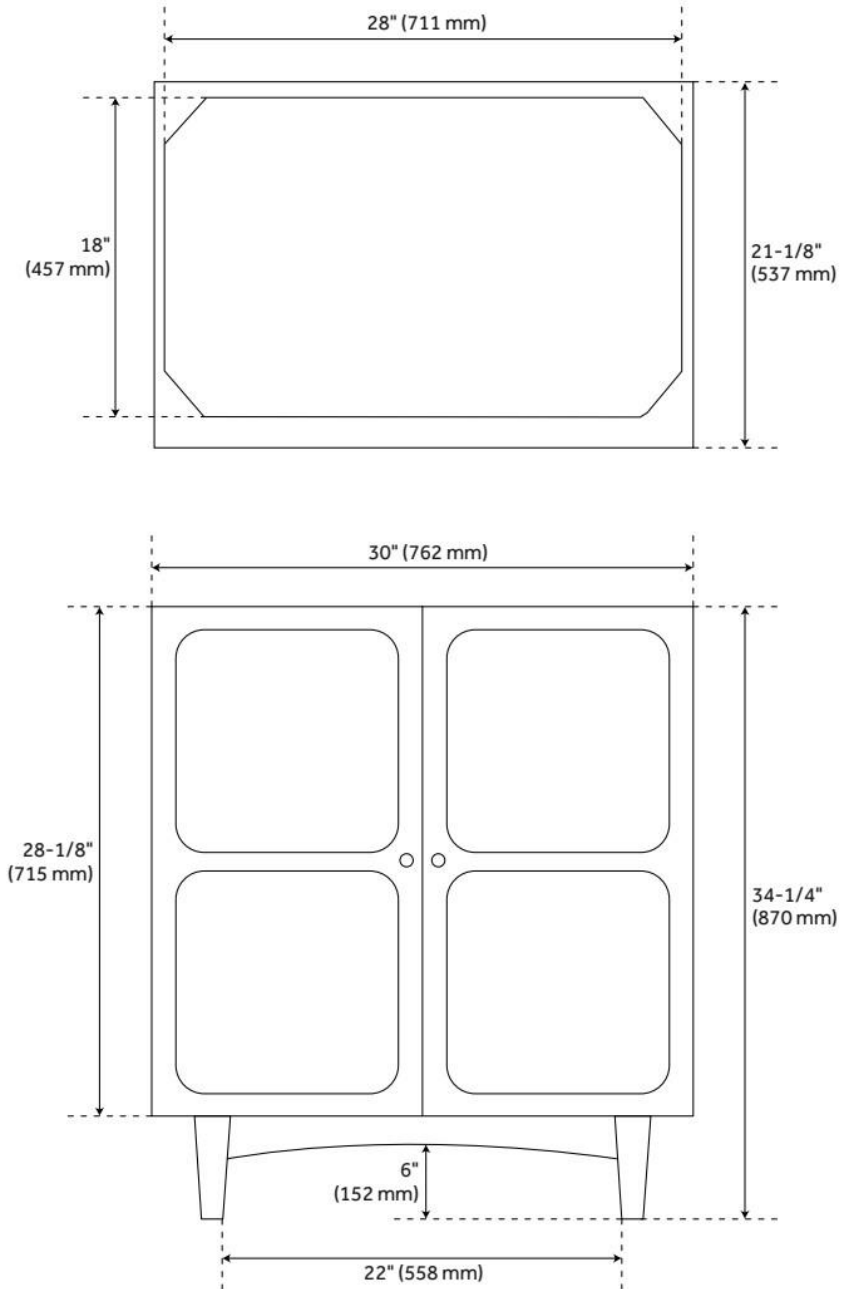

30" DELAVAN VANITY - COLD BREW - VANITY CABINET ONLY

SKU: 487968
Code: SH487968

FEATURES

Material: Mahogany
Product Finish: Cold Brew
Number of Doors: 2
Soft-Close Hinges: Yes
Adjustable Shelves: Yes
Hardware Finish: Satin Brass
Built-In Adjusters: Yes

ADDITIONAL FEATURES

- Solid wood cabinet.
- Engineered wood panels with mahogany overlay.
- See Installation Instructions for directions to attach the vanity top and sink.
- All dimensions are ($\pm 1/2$ ").
- [Wood finish samples available.](#)

REVISED 8/8/2024

30" DELAVAN VANITY - COLD BREW - VANITY CABINET ONLY

SKU: 487968
Code: SH487968

REVISED 8/8/2024