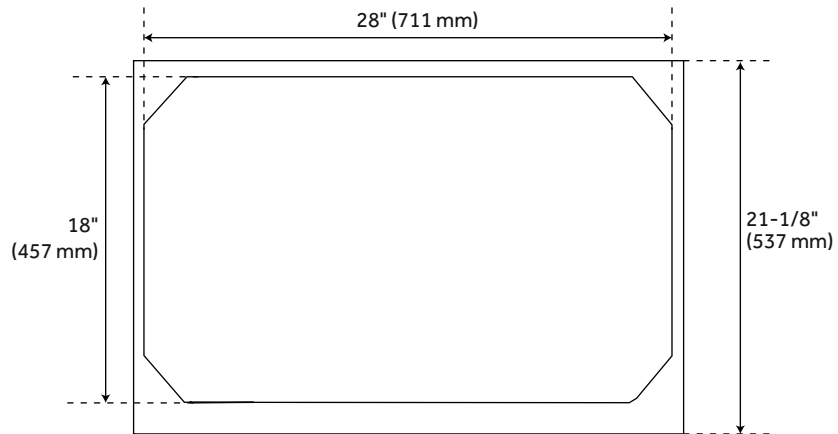

30" DELAVAN VANITY - COLD BREW - VANITY CABINET ONLY

SKU: 487968
Code: SH487968

FEATURES

Installation Type: Freestanding
Features: Soft-Close Hinges
Design: Modern
Product Finish: Cold Brew
Material: Mahogany
Number of Doors: 2
Width: 30"
Height: 34-1/4"
Depth: 21-1/8"
Assembly Required: No
Number of Shelves: 1
Number of Basins: 1
Faucet Included: No
Size: 30"
Adjustable Shelves: Yes
Hardware Finish: Satin Brass
Built-In Adjusters: Yes
Sink Included: No
Vanity Top Included: No
Backsplash: No
Mirror Included: No
Weight: 77.16

REVISED 12/18/2023

30" DELAVAN VANITY - COLD BREW - VANITY CABINET ONLY

SKU: 487968
Code: SH487968

ADDITIONAL FEATURES

- Solid wood cabinet.
- Engineered wood panels with mahogany overlay.
- See Installation Instructions for directions to attach the vanity top and sink.
- All dimensions are ($\pm 1/2$ ").
- [Wood finish samples available.](#)

REVISED 12/18/2023

30" DELAVAN VANITY - COLD BREW

All dimensions and specifications are nominal and may vary. Use actual products for accuracy in critical situations.