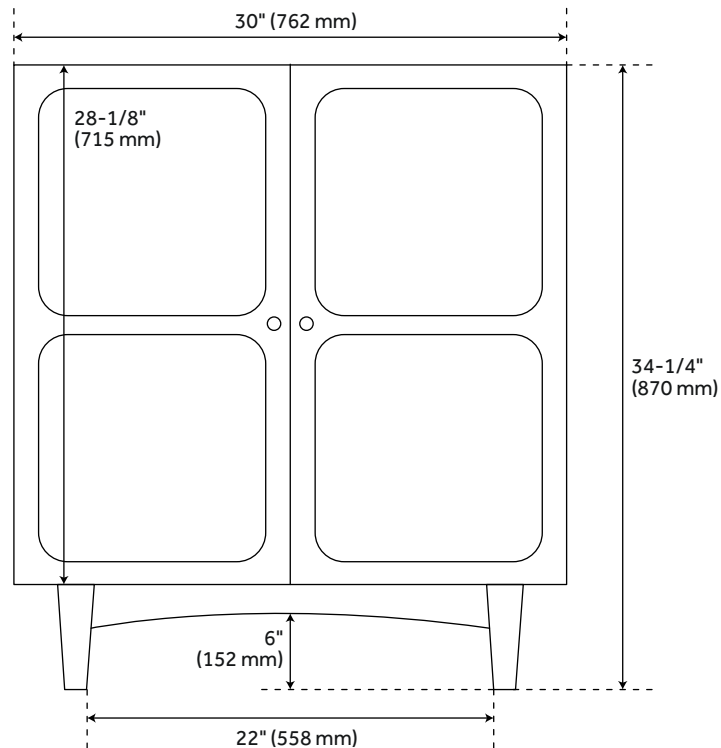

30" DELAVAN VANITY - COLD BREW - VANITY CABINET ONLY

SKU: 487968
Code: SH487968

FEATURES

Installation Type: Freestanding
Features: Soft-Close Hinges
Design: Modern
Product Finish: Cold Brew
Material: Mahogany
Number of Doors: 2
Width: 30"
Height: 34-1/4"
Depth: 21-1/8"
Assembly Required: No
Number of Shelves: 1
Number of Basins: 1
Faucet Included: No
Size: 30"
Adjustable Shelves: Yes
Hardware Finish: Satin Brass
Built-In Adjusters: Yes
Sink Included: No
Vanity Top Included: No
Backsplash: No
Mirror Included: No
Weight: 77.16

REVISED 12/18/2023

30" DELAVAN VANITY - COLD BREW - VANITY CABINET ONLY

SKU: 487968
Code: SH487968

ADDITIONAL FEATURES

- Solid wood cabinet.
- Engineered wood panels with mahogany overlay.
- See Installation Instructions for directions to attach the vanity top and sink.
- All dimensions are ($\pm 1/2$ ").
- [Wood finish samples available.](#)

REVISED 12/18/2023

30" DELAVAN VANITY - COLD BREW

All dimensions and specifications are nominal and may vary. Use actual products for accuracy in critical situations.