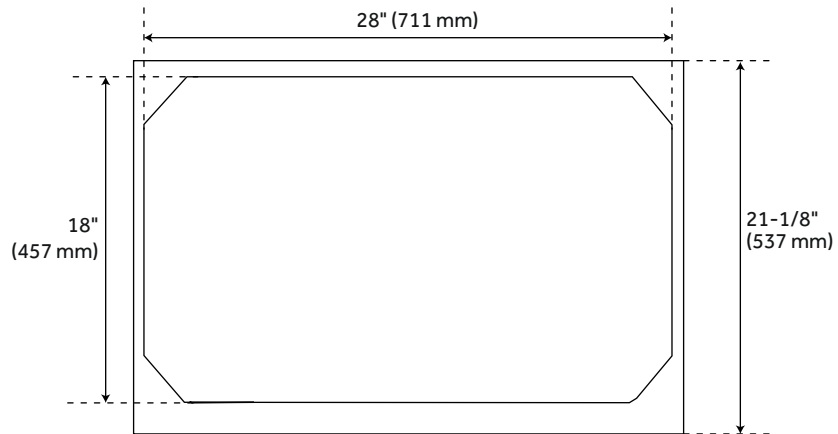

FEATURES

Installation Type: Freestanding
Features: Soft-Close Hinges
Design: Modern
Product Finish: Cold Brew
Material: Mahogany
Number of Doors: 2
Width: 30"
Height: 34-1/4"
Depth: 21-1/8"
Assembly Required: No
Number of Shelves: 1
Number of Basins: 1
Sink Installation: Undermount - Rectangle
Basin Length: 18-1/8"
Basin Width: 12-3/4"
Water Depth To Overflow: 4-1/8"
Fits Drain Hole Size: 1-1/2"
Faucet Included: No
Sink Material: Porcelain
Vanity Top Thickness: 3cm
Water Depth to Rim: 5-1/2"
Adjustable Shelves: Yes
Hardware Finish: Satin Brass
Built-In Adjusters: Yes
Sink Included: Yes
Sink Color: White
Basin Overflow: Yes
Vanity Top Included: Yes
Vanity Top Depth: 22"
Vanity Top Width: 31"
Backsplash: Yes
Mirror Included: No

REVISED 12/18/2023

30" DELAVAN VANITY WITH RECTANGULAR UNDERMOUNT SINK - COLD BREW

SKU: 953980-30-RUMB

Code: SH488118, SH488117, SH488116, SH488115, SH488114, SH488113, SH488112, SH488111

ADDITIONAL FEATURES

REVISED 12/18/2023

30" DELAVAN VANITY - COLD BREW

All dimensions and specifications are nominal and may vary. Use actual products for accuracy in critical situations.