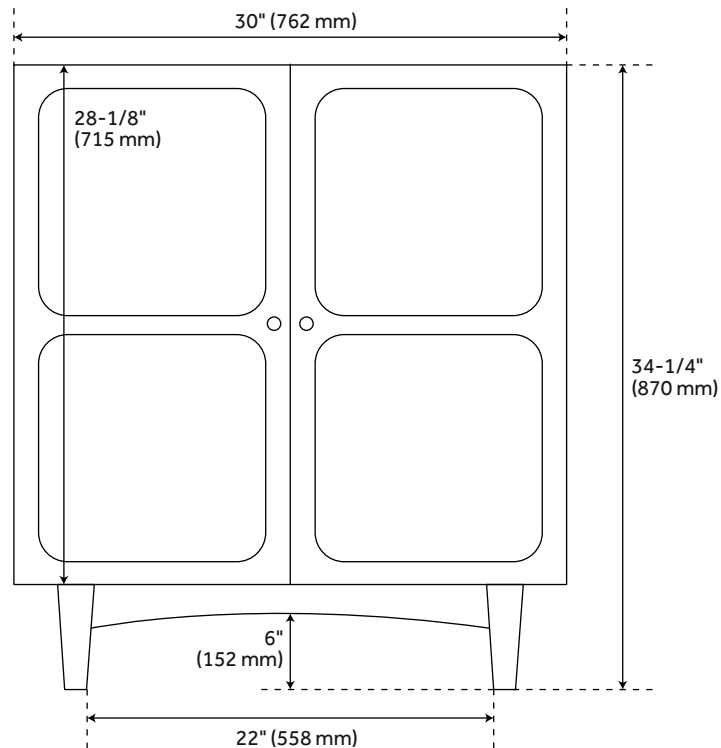

FEATURES

Installation Type: Freestanding
Features: Soft-Close Hinges
Design: Modern
Product Finish: Cold Brew
Material: Mahogany
Number of Doors: 2
Width: 30"
Height: 34-1/4"
Depth: 21-1/8"
Assembly Required: No
Number of Shelves: 1
Number of Basins: 1
Sink Installation: Undermount - Rectangle
Basin Length: 18-1/8"
Basin Width: 12-3/4"
Water Depth To Overflow: 4-1/8"
Fits Drain Hole Size: 1-1/2"
Faucet Included: No
Sink Material: Porcelain
Vanity Top Thickness: 3cm
Water Depth to Rim: 5-1/2"
Adjustable Shelves: Yes
Hardware Finish: Satin Brass
Built-In Adjusters: Yes
Sink Included: Yes
Sink Color: White
Basin Overflow: Yes
Vanity Top Included: Yes
Vanity Top Depth: 22"
Vanity Top Width: 31"
Backsplash: Yes
Mirror Included: No

REVISED 12/18/2023

30" DELAVAN VANITY WITH RECTANGULAR UNDERMOUNT SINK - COLD BREW

SKU: 953980-30-RUMB

Code: SH488118, SH488117, SH488116, SH488115, SH488114, SH488113, SH488112, SH488111

ADDITIONAL FEATURES

- Solid wood cabinet.
- Engineered wood panels with mahogany overlay.
- Includes a matching backsplash and white porcelain sink.
- Polished Carrara Marble is sourced from Italy.
- Each stone top is carved from a single piece of stone and will feature natural variations.
- See Installation Instructions for directions to attach the vanity top and sink.
- All dimensions are ($\pm 1/2"$).
- [Wood finish samples available.](#)

REVISED 12/18/2023

30" DELAVAN VANITY - COLD BREW

All dimensions and specifications are nominal and may vary. Use actual products for accuracy in critical situations.