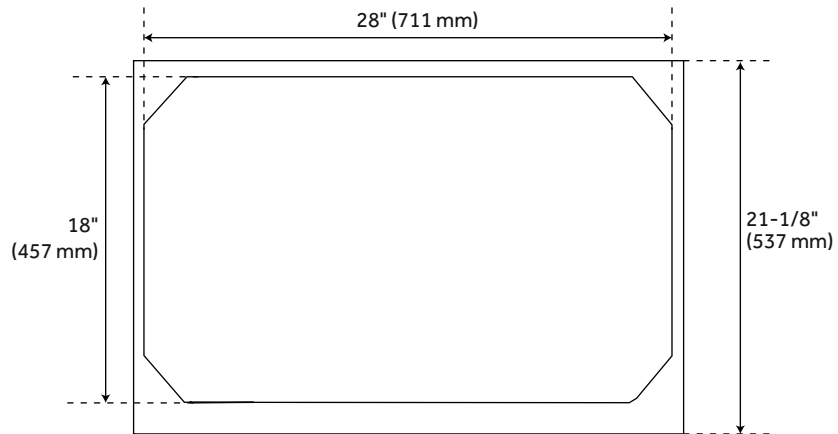

30" DELAVAN VANITY WITH UNDERMOUNT SINK - COLD BREW

SKU: 953980-30-UM

Code: SH487974, SH488121, SH488120, SH488119

ASME A112.19.2/CSA B45.1
Massachusetts Accepted
LISTED ID: 506895

FEATURES

Installation Type: Freestanding
Features: Soft-Close Hinges
Design: Modern
Product Finish: Cold Brew
Material: Mahogany
Number of Doors: 2
Width: 30"
Height: 34-1/4"
Depth: 21-1/8"
Assembly Required: No
Number of Shelves: 1
Number of Basins: 1
Sink Installation: Undermount - Oval
Basin Length: 16"
Basin Width: 12-1/2"
Water Depth To Overflow: 5"
Fits Drain Hole Size: 1-1/2"
Faucet Included: No
Sink Material: Porcelain
Vanity Top Thickness: 3cm
Water Depth to Rim: 6"
Adjustable Shelves: Yes
Hardware Finish: Satin Brass
Built-In Adjusters: Yes
Sink Included: Yes
Sink Color: White
Basin Overflow: Yes
Vanity Top Included: Yes
Vanity Top Depth: 22"
Vanity Top Width: 31"
Backsplash: Yes
Mirror Included: No

REVISED 1/3/2024

30" DELAVAN VANITY WITH UNDERMOUNT SINK - COLD BREW

SKU: 953980-30-UM

Code: SH487974, SH488121, SH488120, SH488119

ADDITIONAL FEATURES

- Solid wood cabinet.
- Engineered wood panels with mahogany overlay.
- Includes a matching backsplash and white porcelain sink.
- Polished Carrara Marble is sourced from Italy.
- Each stone top is carved from a single piece of stone and will feature natural variations.
- See Installation Instructions for directions to attach the vanity top and sink.
- All dimensions are ($\pm 1/2$ ").
- [Wood finish samples available.](#)

REVISED 1/3/2024

30" DELAVAN VANITY - COLD BREW

All dimensions and specifications are nominal and may vary. Use actual products for accuracy in critical situations.