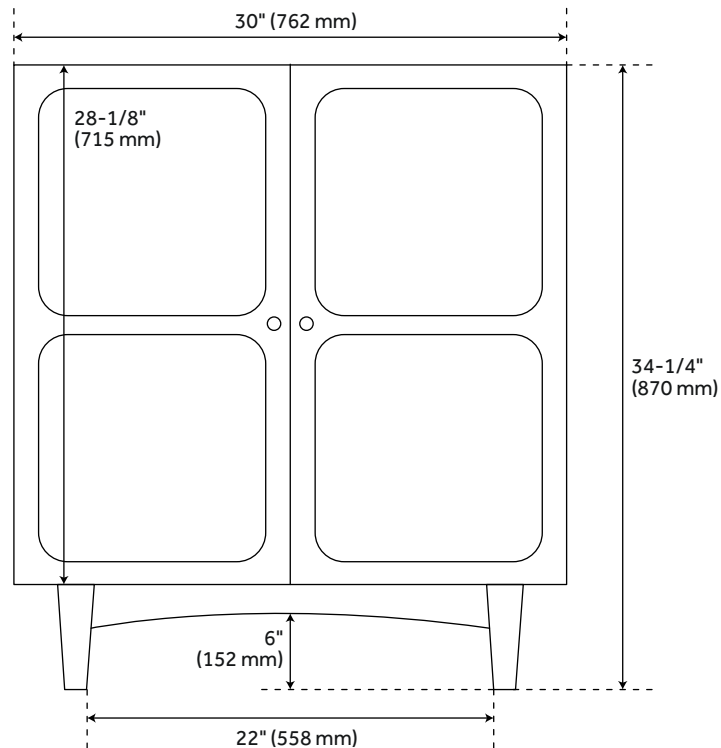

30" DELAVAN VANITY WITH UNDERMOUNT SINK - COLD BREW

SKU: 953980-30-UM

Code: SH487974, SH488121, SH488120, SH488119

ASME A112.19.2/CSA B45.1
Massachusetts Accepted
LISTED ID: 506895

FEATURES

Installation Type: Freestanding
Features: Soft-Close Hinges
Design: Modern
Product Finish: Cold Brew
Material: Mahogany
Number of Doors: 2
Width: 30"
Height: 34-1/4"
Depth: 21-1/8"
Assembly Required: No
Number of Shelves: 1
Number of Basins: 1
Sink Installation: Undermount - Oval
Basin Length: 16"
Basin Width: 12-1/2"
Water Depth To Overflow: 5"
Fits Drain Hole Size: 1-1/2"
Faucet Included: No
Sink Material: Porcelain
Vanity Top Thickness: 3cm
Water Depth to Rim: 6"
Adjustable Shelves: Yes
Hardware Finish: Satin Brass
Built-In Adjusters: Yes
Sink Included: Yes
Sink Color: White
Basin Overflow: Yes
Vanity Top Included: Yes
Vanity Top Depth: 22"
Vanity Top Width: 31"
Backsplash: Yes
Mirror Included: No

REVISED 1/3/2024

30" DELAVAN VANITY WITH UNDERMOUNT SINK - COLD BREW

SKU: 953980-30-UM

Code: SH487974, SH488121, SH488120, SH488119

ADDITIONAL FEATURES

- Solid wood cabinet.
- Engineered wood panels with mahogany overlay.
- Includes a matching backsplash and white porcelain sink.
- Polished Carrara Marble is sourced from Italy.
- Each stone top is carved from a single piece of stone and will feature natural variations.
- See Installation Instructions for directions to attach the vanity top and sink.
- All dimensions are ($\pm 1/2$ ").
- [Wood finish samples available.](#)

REVISED 1/3/2024

30" DELAVAN VANITY - COLD BREW

All dimensions and specifications are nominal and may vary. Use actual products for accuracy in critical situations.