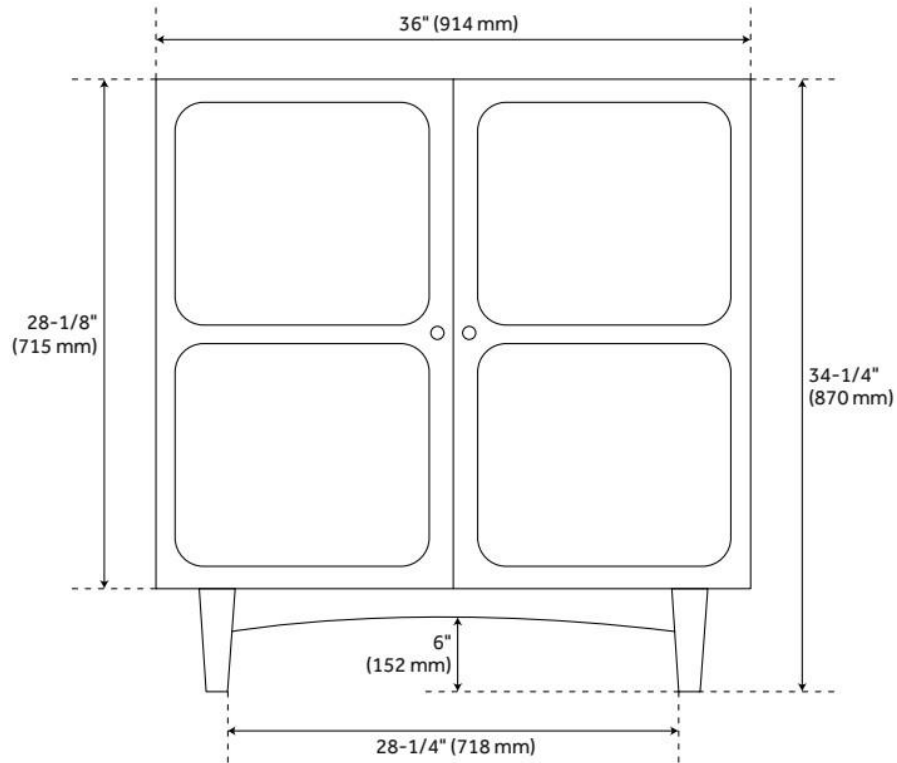

36" DELAVAN VANITY - COLD BREW - VANITY CABINET ONLY

SKU: 487969
Code: SH487969

FEATURES

Material: Mahogany
Product Finish: Cold Brew
Number of Doors: 2
Soft-Close Hinges: Yes
Adjustable Shelves: Yes
Hardware Finish: Satin Brass
Built-In Adjusters: Yes

ADDITIONAL FEATURES

- Solid wood cabinet.
- Engineered wood panels with mahogany overlay.
- See Installation Instructions for directions to attach the vanity top and sink.
- All dimensions are ($\pm 1/2"$).
- [Wood finish samples available.](#)

REVISED 8/1/2024

36" DELAVAN VANITY - COLD BREW - VANITY CABINET ONLY

SKU: 487969
Code: SH487969

REVISED 8/1/2024