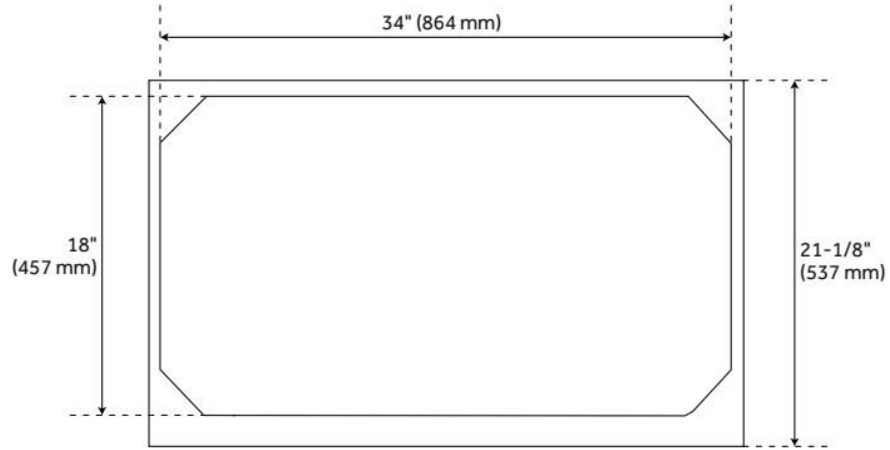

36" DELAVAN VANITY - COLD BREW - VANITY CABINET ONLY

SKU: 487969
Code: SH487969

FEATURES

Material: Mahogany
Product Finish: Cold Brew
Number of Doors: 2
Soft-Close Hinges: Yes
Adjustable Shelves: Yes
Hardware Finish: Satin Brass
Built-In Adjusters: Yes

ADDITIONAL FEATURES

- Solid wood cabinet.
- Engineered wood panels with mahogany overlay.
- See Installation Instructions for directions to attach the vanity top and sink.
- All dimensions are ($\pm 1/2"$).
- [Wood finish samples available.](#)

REVISED 8/1/2024

36" DELAVAN VANITY - COLD BREW - VANITY CABINET ONLY

SKU: 487969
Code: SH487969

REVISED 8/1/2024