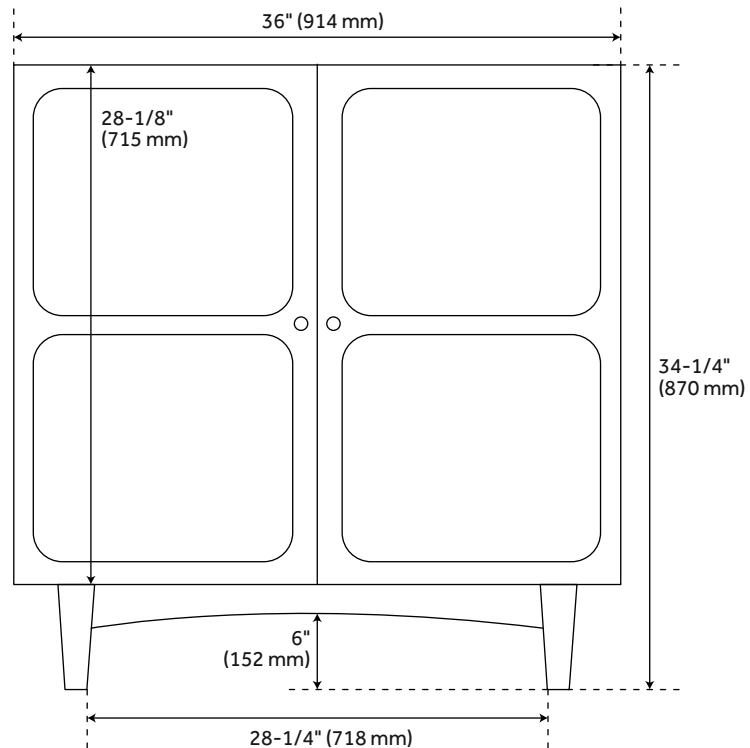

36" DELAVAN VANITY - COLD BREW - VANITY CABINET ONLY

SKU: 487969
Code: SH487969

FEATURES

Installation Type: Freestanding
Features: Soft-Close Hinges
Design: Modern
Product Finish: Cold Brew
Material: Mahogany
Number of Doors: 2
Width: 36"
Height: 34-1/4"
Depth: 21-1/8"
Assembly Required: No
Number of Shelves: 1
Number of Basins: 1
Faucet Included: No
Size: 36"
Adjustable Shelves: Yes
Hardware Finish: Satin Brass
Built-In Adjusters: Yes
Sink Included: No
Vanity Top Included: No
Backsplash: No
Mirror Included: No
Weight: 89.98

REVISED 12/18/2023

36" DELAVAN VANITY - COLD BREW - VANITY CABINET ONLY

SKU: 487969
Code: SH487969

ADDITIONAL FEATURES

- Solid wood cabinet.
- Engineered wood panels with mahogany overlay.
- See Installation Instructions for directions to attach the vanity top and sink.
- All dimensions are ($\pm 1/2"$).
- [Wood finish samples available.](#)

REVISED 12/18/2023

36" DELAVAN VANITY - COLD BREW

All dimensions and specifications are nominal and may vary. Use actual products for accuracy in critical situations.