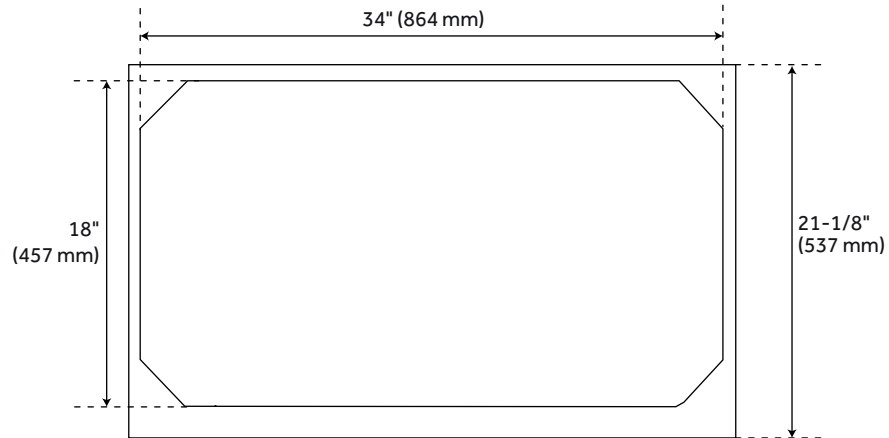

36" DELAVAN VANITY - COLD BREW - VANITY CABINET ONLY

SKU: 487969
Code: SH487969

FEATURES

Installation Type: Freestanding
Features: Soft-Close Hinges
Design: Modern
Product Finish: Cold Brew
Material: Mahogany
Number of Doors: 2
Width: 36"
Height: 34-1/4"
Depth: 21-1/8"
Assembly Required: No
Number of Shelves: 1
Number of Basins: 1
Faucet Included: No
Size: 36"
Adjustable Shelves: Yes
Hardware Finish: Satin Brass
Built-In Adjusters: Yes
Sink Included: No
Vanity Top Included: No
Backsplash: No
Mirror Included: No
Weight: 89.98

REVISED 12/18/2023

36" DELAVAN VANITY - COLD BREW - VANITY CABINET ONLY

SKU: 487969
Code: SH487969

ADDITIONAL FEATURES

- Solid wood cabinet.
- Engineered wood panels with mahogany overlay.
- See Installation Instructions for directions to attach the vanity top and sink.
- All dimensions are ($\pm 1/2"$).
- [Wood finish samples available.](#)

REVISED 12/18/2023

36" DELAVAN VANITY - COLD BREW

All dimensions and specifications are nominal and may vary. Use actual products for accuracy in critical situations.