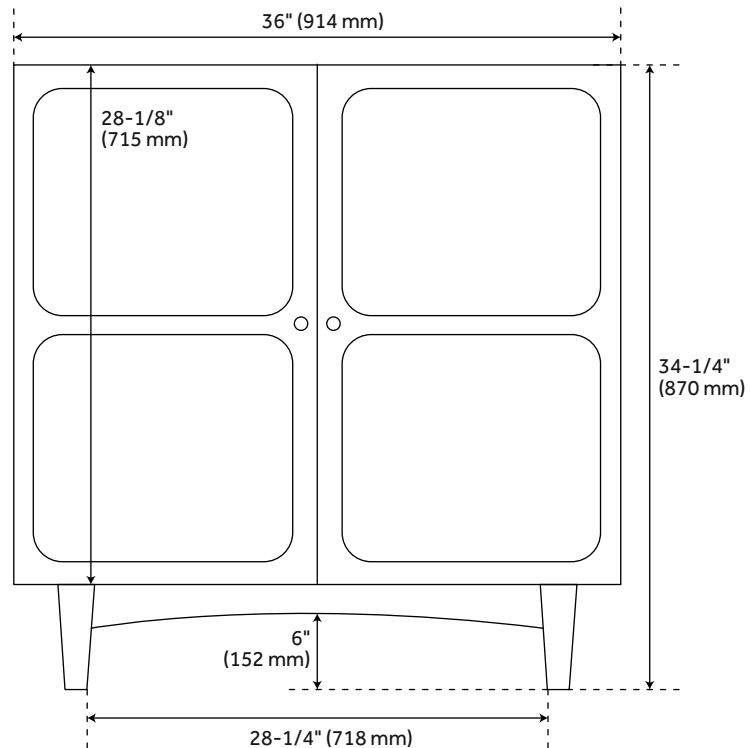

FEATURES

Installation Type: Freestanding
Features: Soft-Close Hinges
Design: Modern
Product Finish: Cold Brew
Material: Mahogany
Number of Doors: 2
Width: 36"
Height: 34-1/4"
Depth: 21-1/8"
Assembly Required: No
Number of Shelves: 1
Number of Basins: 1
Sink Installation: Undermount - Rectangle
Basin Length: 18-1/8"
Basin Width: 12-3/4"
Water Depth To Overflow: 4-1/8"
Fits Drain Hole Size: 1-1/2"
Faucet Included: No
Sink Material: Porcelain
Vanity Top Thickness: 3cm
Water Depth to Rim: 5-1/2"
Adjustable Shelves: Yes
Hardware Finish: Satin Brass
Built-In Adjusters: Yes
Sink Included: Yes
Sink Color: White
Basin Overflow: Yes
Vanity Top Included: Yes
Vanity Top Depth: 22"
Vanity Top Width: 37"
Backsplash: Yes
Mirror Included: No

REVISED 1/03/2024

36" DELAVAN VANITY WITH RECTANGULAR UNDERMOUNT SINK - COLD BREW

SKU: 953980-36-RUMB

Code: SH488106, SH488105, SH488104, SH488103, SH488102, SH488101, SH488100, SH488099

ADDITIONAL FEATURES

- Solid wood cabinet.
- Engineered wood panels with mahogany overlay.
- Includes a matching backsplash and white porcelain sink.
- Polished Carrara Marble is sourced from Italy.
- Each stone top is carved from a single piece of stone and will feature natural variations.
- See Installation Instructions for directions to attach the vanity top and sink.
- All dimensions are ($\pm 1/2''$).
- [Wood finish samples available.](#)

REVISED 1/03/2024

36" DELAVAN VANITY - COLD BREW

All dimensions and specifications are nominal and may vary. Use actual products for accuracy in critical situations.