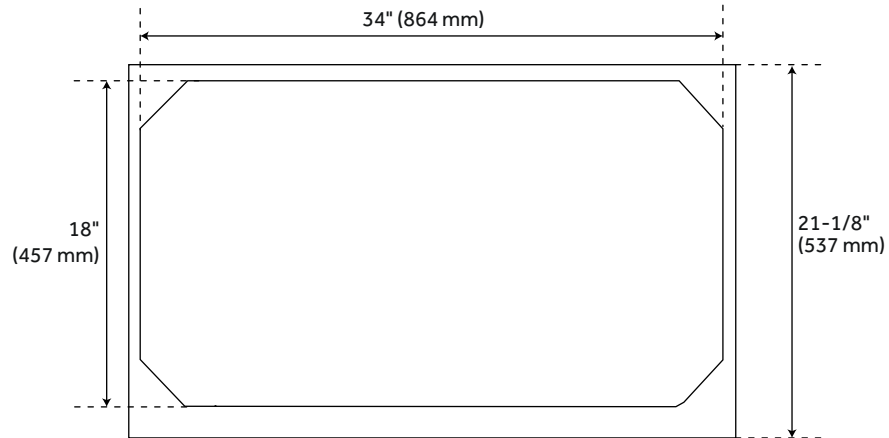

FEATURES

Installation Type: Freestanding
Features: Soft-Close Hinges
Design: Modern
Product Finish: Cold Brew
Material: Mahogany
Number of Doors: 2
Width: 36"
Height: 34-1/4"
Depth: 21-1/8"
Assembly Required: No
Number of Shelves: 1
Number of Basins: 1
Sink Installation: Undermount - Rectangle
Basin Length: 18-1/8"
Basin Width: 12-3/4"
Water Depth To Overflow: 4-1/8"
Fits Drain Hole Size: 1-1/2"
Faucet Included: No
Sink Material: Porcelain
Vanity Top Thickness: 3cm
Water Depth to Rim: 5-1/2"
Adjustable Shelves: Yes
Hardware Finish: Satin Brass
Built-In Adjusters: Yes
Sink Included: Yes
Sink Color: White
Basin Overflow: Yes
Vanity Top Included: Yes
Vanity Top Depth: 22"
Vanity Top Width: 37"
Backsplash: Yes
Mirror Included: No

REVISED 1/03/2024

36" DELAVAN VANITY WITH RECTANGULAR UNDERMOUNT SINK - COLD BREW

SKU: 953980-36-RUMB

Code: SH488106, SH488105, SH488104, SH488103, SH488102, SH488101, SH488100, SH488099

ADDITIONAL FEATURES

- Solid wood cabinet.
- Engineered wood panels with mahogany overlay.
- Includes a matching backsplash and white porcelain sink.
- Polished Carrara Marble is sourced from Italy.
- Each stone top is carved from a single piece of stone and will feature natural variations.
- See Installation Instructions for directions to attach the vanity top and sink.
- All dimensions are ($\pm 1/2''$).
- [Wood finish samples available.](#)

REVISED 1/03/2024

36" DELAVAN VANITY - COLD BREW

All dimensions and specifications are nominal and may vary. Use actual products for accuracy in critical situations.