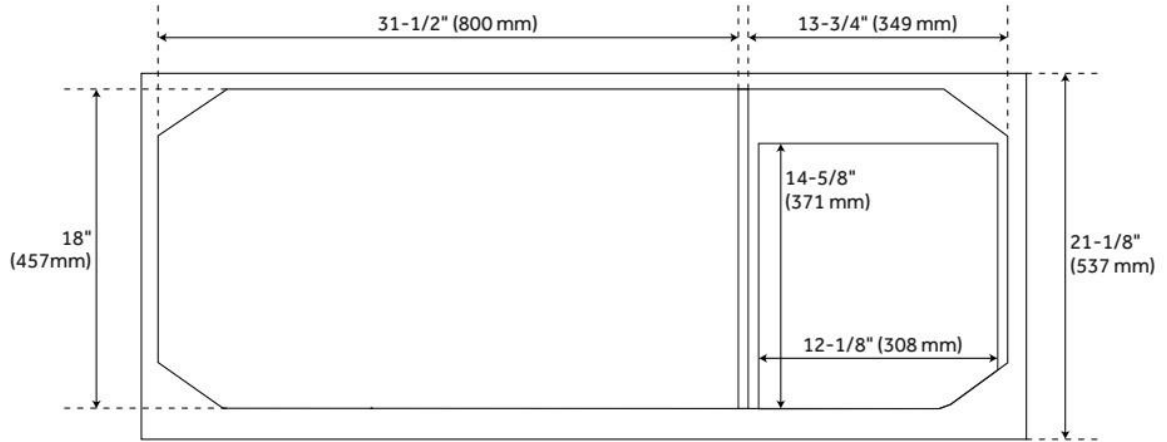

48" DELAVAN VANITY - COLD BREW - VANITY CABINET ONLY

SKU: 487970
Code: SH487970

FEATURES

Material: Mahogany
Product Finish: Cold Brew
Number of Doors: 2
Number of Drawers: 3
Soft-Close Hinges: Yes
Dovetail Drawers: Yes
Adjustable Shelves: Yes
Hardware Finish: Satin Brass
Built-In Adjusters: Yes

ADDITIONAL FEATURES

- Solid wood cabinet.
- Engineered wood panels with mahogany overlay.
- See Installation Instructions for directions to attach the vanity top and sink.
- All dimensions are ($\pm 1/2$ ").
- [Wood finish samples available.](#)

REVISED 8/7/2024

48" DELAVAN VANITY - COLD BREW - VANITY CABINET ONLY

SKU: 487970
Code: SH487970

REVISED 8/7/2024