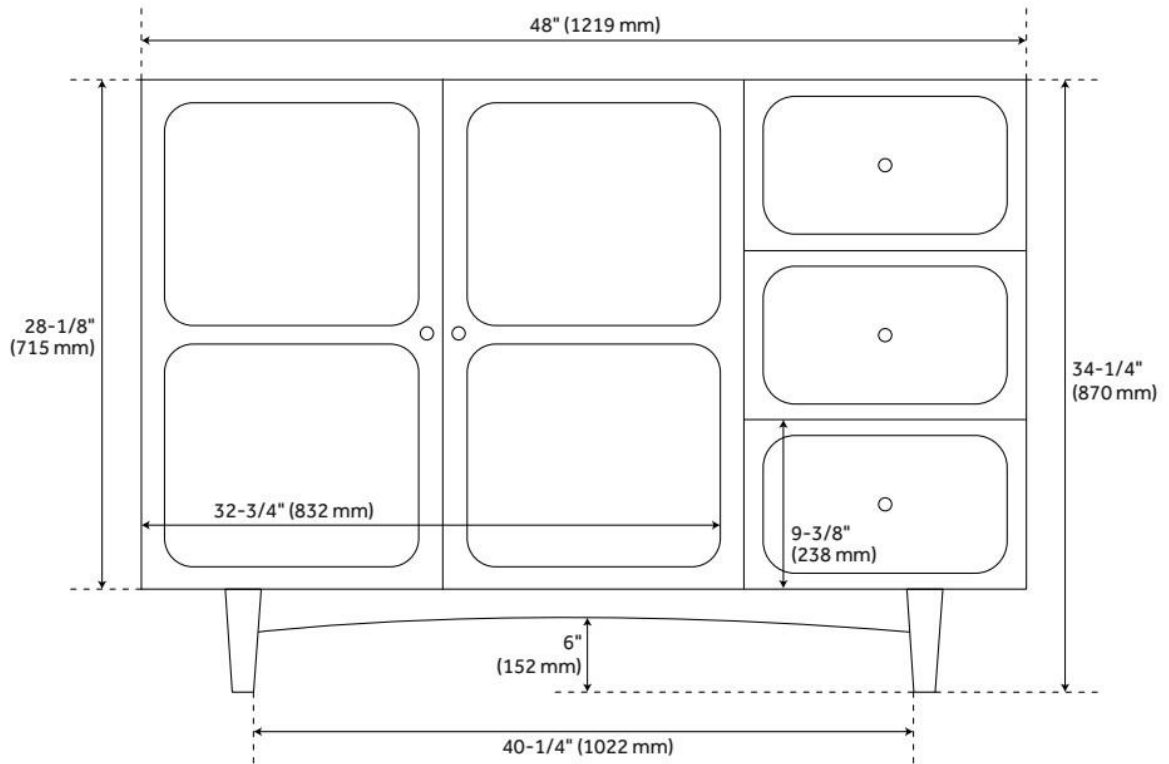

48" DELAVAN VANITY - COLD BREW - VANITY CABINET ONLY

SKU: 487970
Code: SH487970

FEATURES

Material: Mahogany
Product Finish: Cold Brew
Number of Doors: 2
Number of Drawers: 3
Soft-Close Hinges: Yes
Dovetail Drawers: Yes
Adjustable Shelves: Yes
Hardware Finish: Satin Brass
Built-In Adjusters: Yes

ADDITIONAL FEATURES

- Solid wood cabinet.
- Engineered wood panels with mahogany overlay.
- See Installation Instructions for directions to attach the vanity top and sink.
- All dimensions are ($\pm 1/2$ ").
- [Wood finish samples available.](#)

REVISED 8/7/2024

48" DELAVAN VANITY - COLD BREW - VANITY CABINET ONLY

SKU: 487970
Code: SH487970

REVISED 8/7/2024