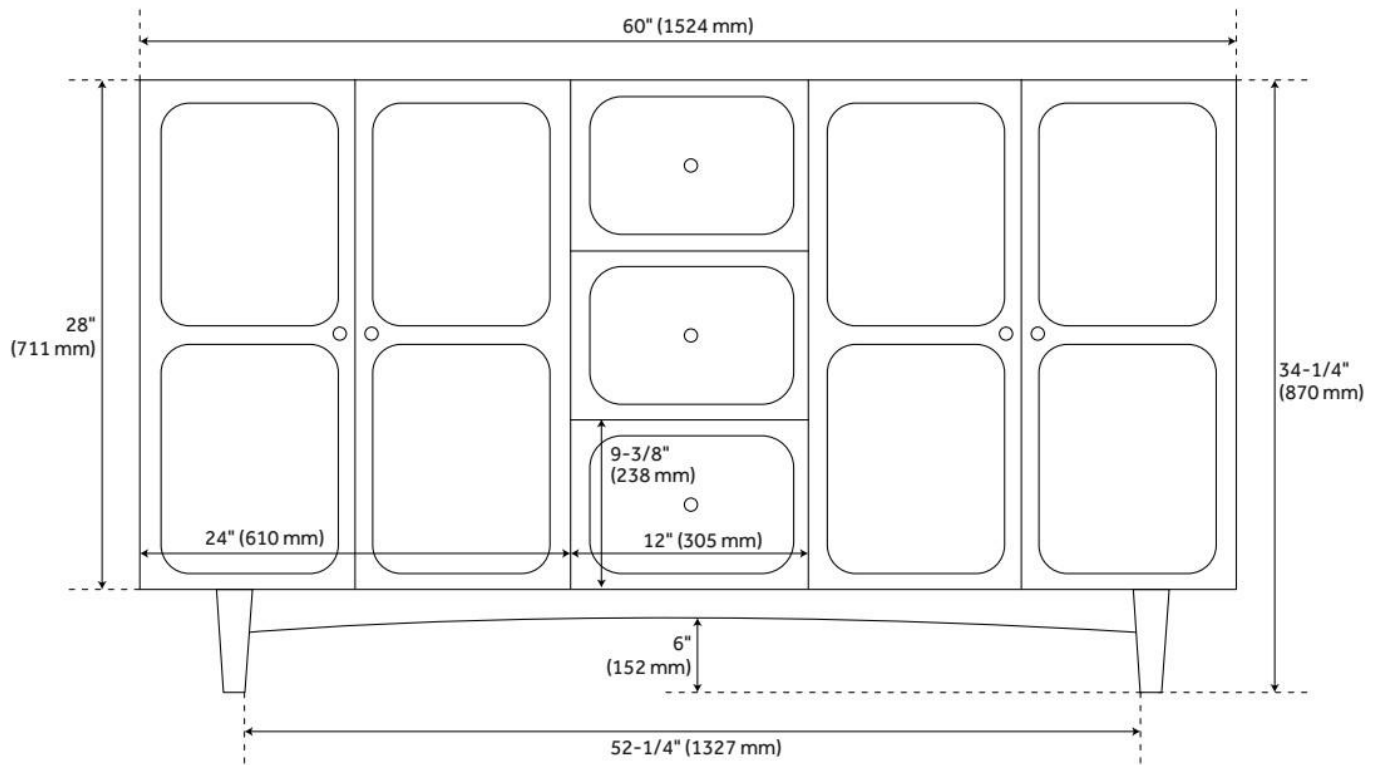

60" DELAVAN VANITY - COLD BREW - VANITY CABINET ONLY

SKU: 487971
Code: SH487971

FEATURES

Material: Mahogany
Product Finish: Cold Brew
Number of Doors: 4
Number of Drawers: 3
Soft-Close Hinges: Yes
Soft-Close Slides: Yes
Dovetail Drawers: Yes
Adjustable Shelves: Yes
Hardware Finish: Satin Brass
Built-In Adjusters: Yes

ADDITIONAL FEATURES

- Solid wood cabinet.
- Engineered wood panels with mahogany overlay.
- See Installation Instructions for directions to attach the vanity top and sink.
- All dimensions are ($\pm 1/2$ ").
- [Wood finish samples available.](#)

REVISED 8/8/2024

60" DELAVAN VANITY - COLD BREW - VANITY CABINET ONLY

SKU: 487971
Code: SH487971

REVISED 8/8/2024