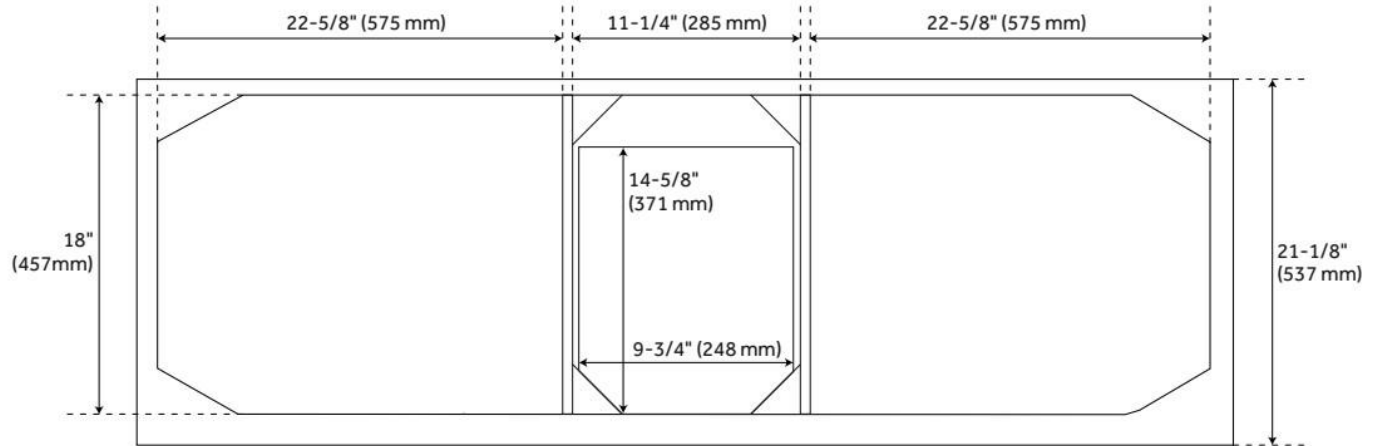

60" DELAVAN VANITY - COLD BREW - VANITY CABINET ONLY

SKU: 487971
Code: SH487971

REVISED 8/8/2024