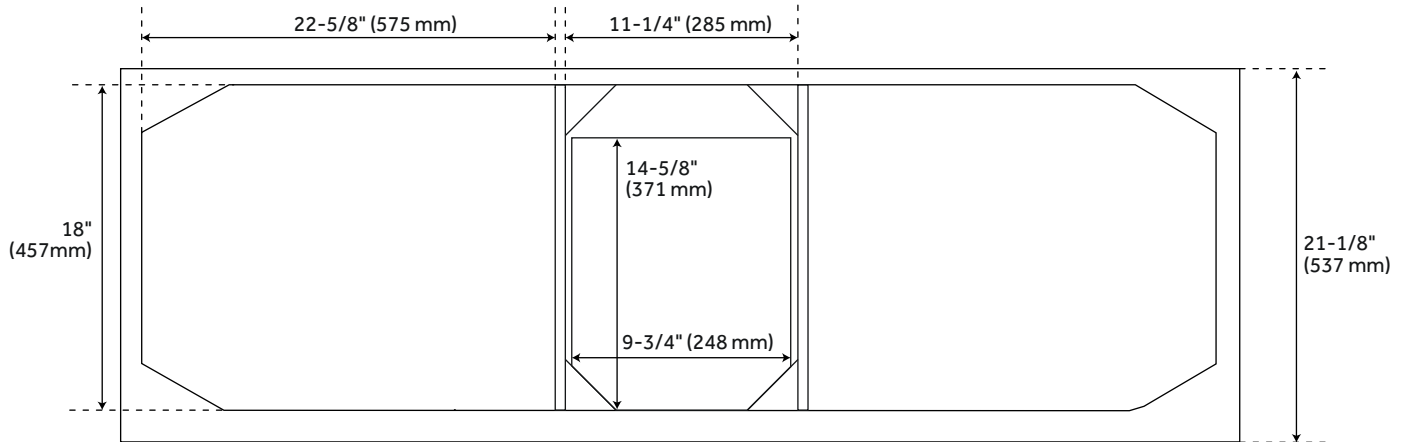

60" DELAVAN VANITY WITH UNDERMOUNT SINKS - COLD BREW

SKU: 953980-60-UM

Code: SH488093, SH488092, SH488091, SH488090

ASME A112.19.2/CSA B45.1
Massachusetts Accepted
LISTED ID: 506895

FEATURES

Installation Type: Freestanding
Features: Soft-Close Hinges
Design: Modern
Product Finish: Cold Brew
Material: Mahogany
Number of Doors: 4
Number of Drawers: 3
Width: 60"
Height: 34-1/4"
Depth: 21-1/8"
Assembly Required: No
Number of Shelves: 2
Dovetail Drawers: Yes
Number of Basins: 2
Sink Installation: Undermount - Oval
Basin Length: 16"
Basin Width: 12-1/2"
Water Depth To Overflow: 5"
Fits Drain Hole Size: 1-1/2"
Faucet Included: No
Sink Material: Porcelain
Vanity Top Thickness: 3cm
Water Depth to Rim: 6"
Adjustable Shelves: Yes
Hardware Finish: Satin Brass
Built-In Adjusters: Yes
Sink Included: Yes
Sink Color: White
Basin Overflow: Yes
Vanity Top Included: Yes
Vanity Top Depth: 22"
Vanity Top Width: 61"
Backsplash: Yes
Mirror Included: No

REVISED 1/05/2024

60" DELAVAN VANITY WITH UNDERMOUNT SINKS - COLD BREW

SKU: 953980-60-UM

Code: SH488093, SH488092, SH488091, SH488090

ADDITIONAL FEATURES

- Solid wood cabinet.
- Engineered wood panels with mahogany overlay.
- Includes a matching backsplash and white porcelain sinks.
- Polished Carrara Marble is sourced from Italy.
- Each stone top is carved from a single piece of stone and will feature natural variations.
- See Installation Instructions for directions to attach the vanity top and sink.
- All dimensions are ($\pm 1/2$ ").
- [Wood finish samples available.](#)

REVISED 1/05/2024

60" DELAVAN VANITY - COLD BREW

All dimensions and specifications are nominal and may vary. Use actual products for accuracy in critical situations.