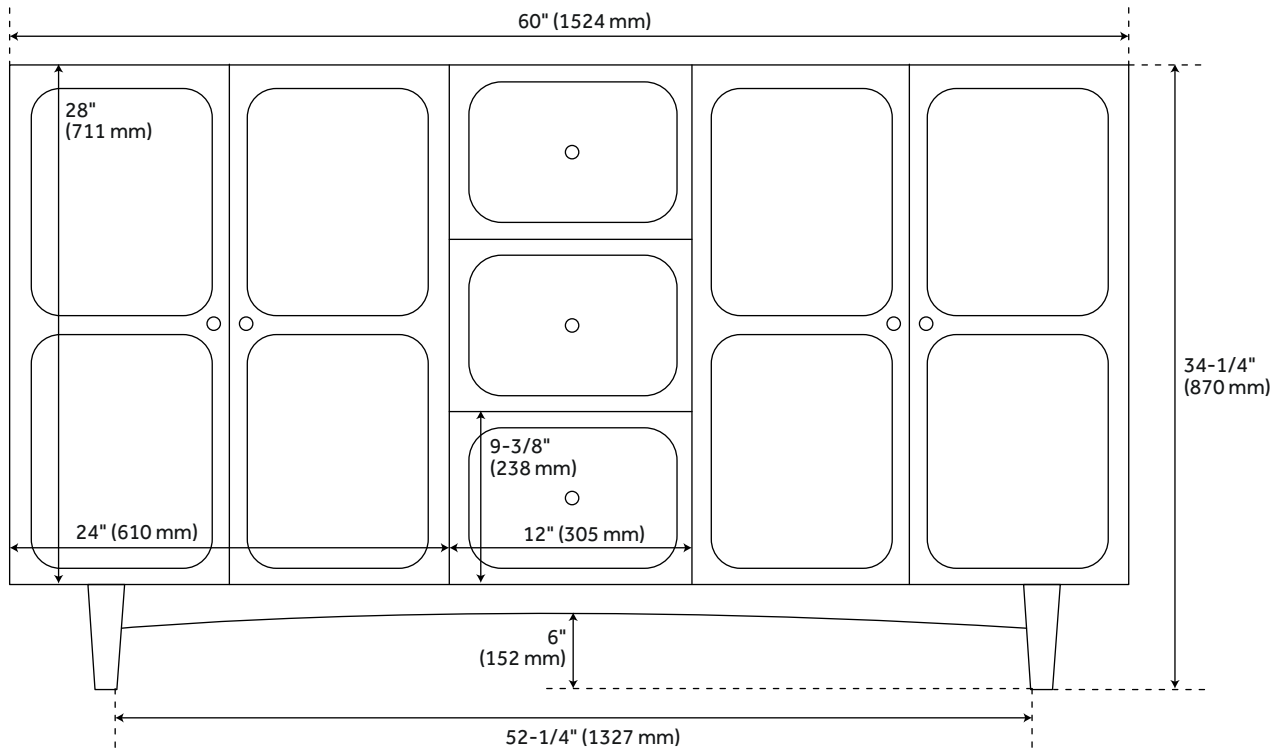

60" DELAVAN VANITY WITH UNDERMOUNT SINKS - COLD BREW

SKU: 953980-60-UM

Code: SH488093, SH488092, SH488091, SH488090

ASME A112.19.2/CSA B45.1
Massachusetts Accepted
LISTED ID: 506895

FEATURES

Installation Type: Freestanding
Features: Soft-Close Hinges
Design: Modern
Product Finish: Cold Brew
Material: Mahogany
Number of Doors: 4
Number of Drawers: 3
Width: 60"
Height: 34-1/4"
Depth: 21-1/8"
Assembly Required: No
Number of Shelves: 2
Dovetail Drawers: Yes
Number of Basins: 2
Sink Installation: Undermount - Oval
Basin Length: 16"
Basin Width: 12-1/2"
Water Depth To Overflow: 5"
Fits Drain Hole Size: 1-1/2"
Faucet Included: No
Sink Material: Porcelain
Vanity Top Thickness: 3cm
Water Depth to Rim: 6"
Adjustable Shelves: Yes
Hardware Finish: Satin Brass
Built-In Adjusters: Yes
Sink Included: Yes
Sink Color: White
Basin Overflow: Yes
Vanity Top Included: Yes
Vanity Top Depth: 22"
Vanity Top Width: 61"
Backsplash: Yes
Mirror Included: No

REVISED 1/05/2024

60" DELAVAN VANITY WITH UNDERMOUNT SINKS - COLD BREW

SKU: 953980-60-UM

Code: SH488093, SH488092, SH488091, SH488090

ADDITIONAL FEATURES

- Solid wood cabinet.
- Engineered wood panels with mahogany overlay.
- Includes a matching backsplash and white porcelain sinks.
- Polished Carrara Marble is sourced from Italy.
- Each stone top is carved from a single piece of stone and will feature natural variations.
- See Installation Instructions for directions to attach the vanity top and sink.
- All dimensions are ($\pm 1/2$ ").
- [Wood finish samples available.](#)

REVISED 1/05/2024

60" DELAVAN VANITY - COLD BREW

All dimensions and specifications are nominal and may vary. Use actual products for accuracy in critical situations.