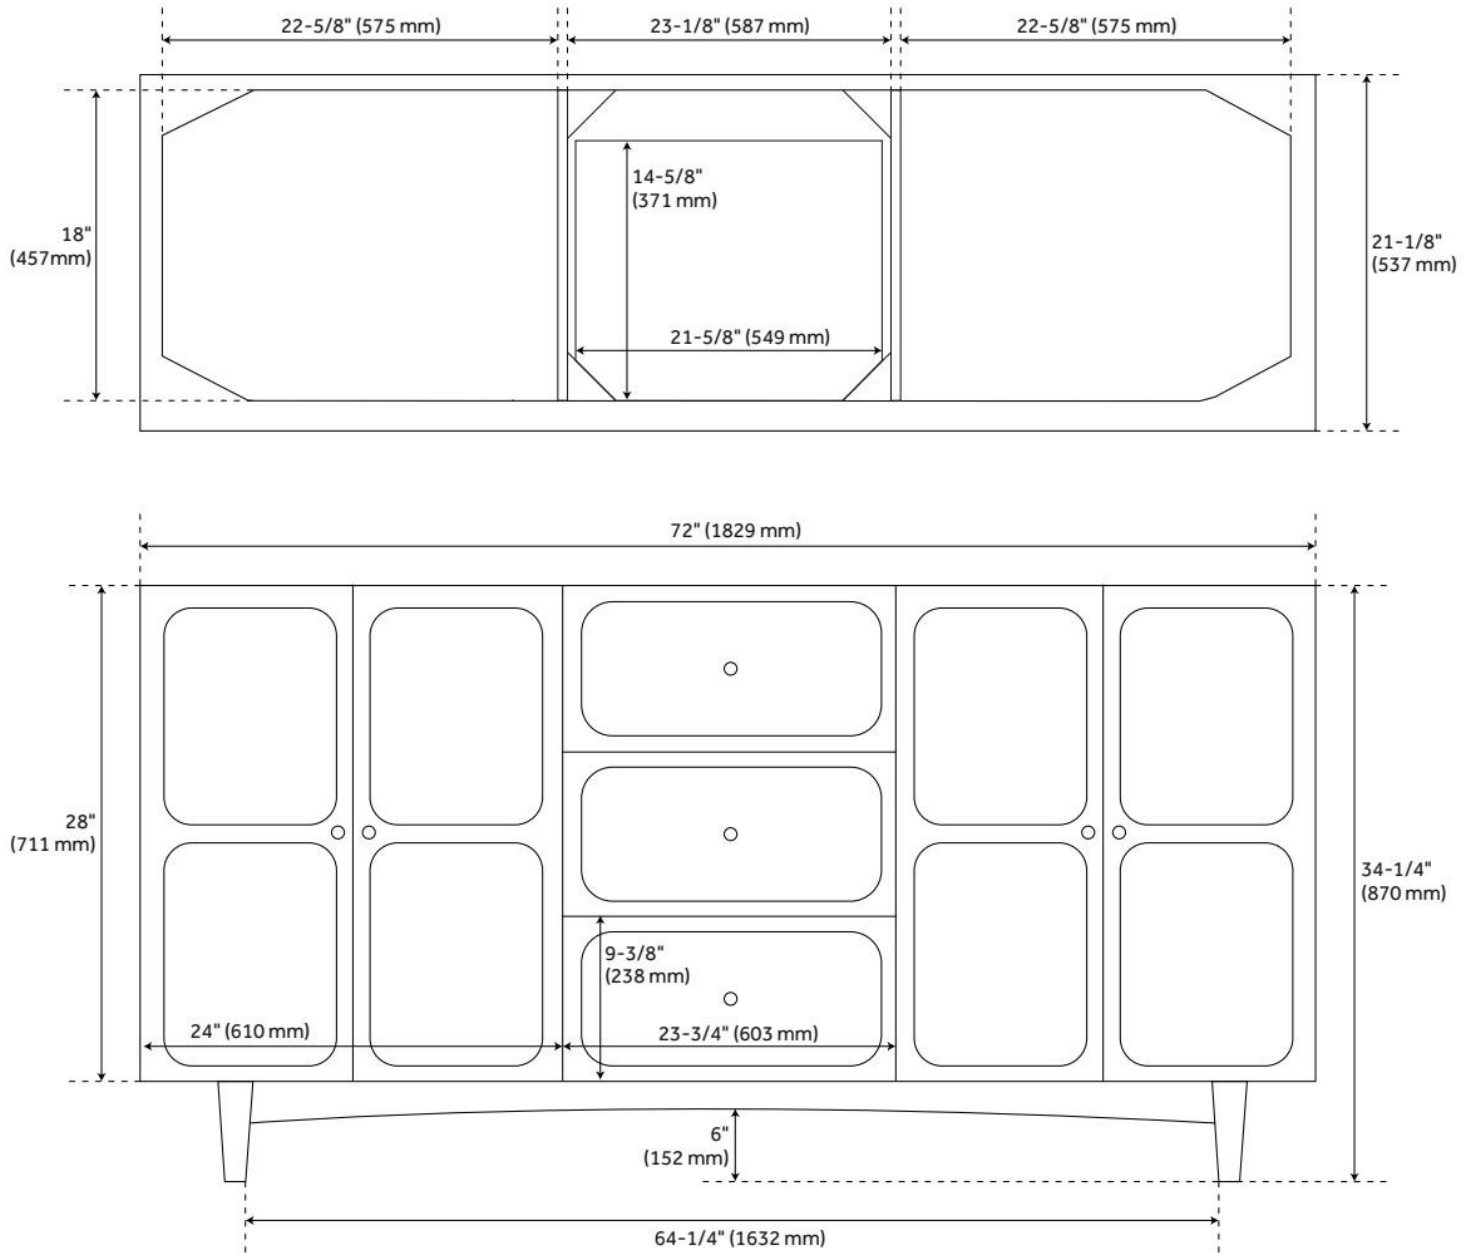

72" DELAVAN VANITY - COLD BREW - VANITY CABINET ONLY

SKU: 487972
Code: SH487972

FEATURES

Material: Mahogany
Product Finish: Cold Brew
Number of Doors: 4
Number of Drawers: 3
Soft-Close Hinges: Yes
Soft-Close Slides: Yes
Dovetail Drawers: Yes
Adjustable Shelves: Yes
Hardware Finish: Satin Brass
Built-In Adjusters: Yes

ADDITIONAL FEATURES

- Solid wood cabinet.
- Engineered wood panels with mahogany overlay.
- See Installation Instructions for directions to attach the vanity top and sink.
- All dimensions are ($\pm 1/2$ ").
- [Wood finish samples available.](#)

REVISED 8/1/2024

72" DELAVAN VANITY - COLD BREW - VANITY CABINET ONLY

SKU: 487972
Code: SH487972

REVISED 8/1/2024