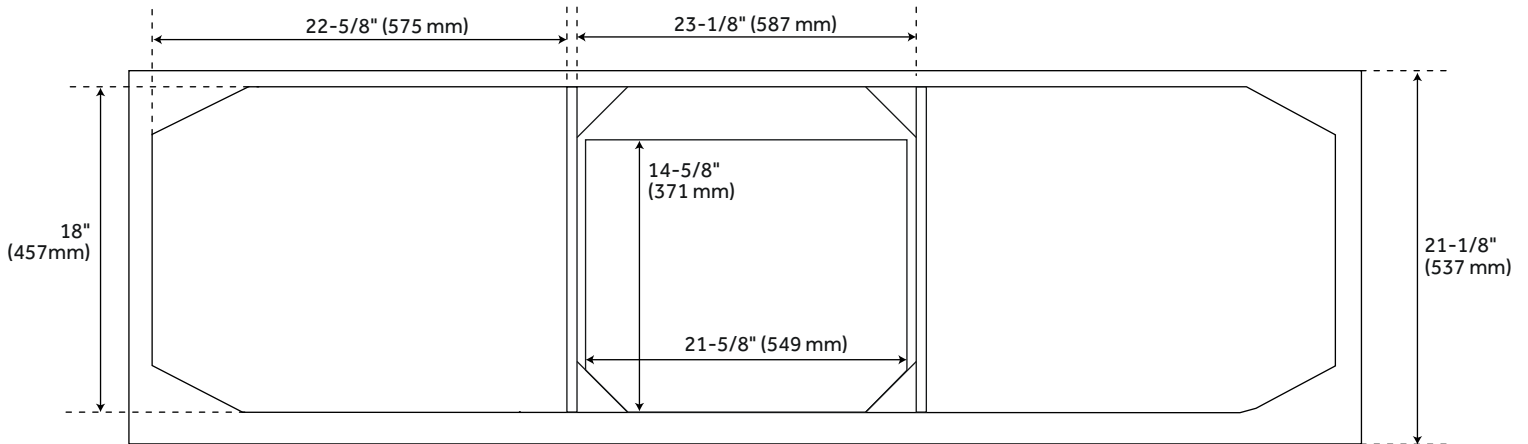

## FEATURES

Installation Type: Freestanding  
Features: Soft-Close Hinges  
Design: Modern  
Product Finish: Cold Brew  
Material: Mahogany  
Number of Doors: 4  
Number of Drawers: 3  
Width: 72"  
Height: 34-1/4"  
Depth: 21-1/8"  
Assembly Required: No  
Number of Shelves: 2  
Dovetail Drawers: Yes  
Number of Basins: 2  
Faucet Included: No  
Size: 72"  
Adjustable Shelves: Yes  
Hardware Finish: Satin Brass  
Built-In Adjusters: Yes  
Sink Included: No  
Vanity Top Included: No  
Backsplash: No  
Mirror Included: No  
Weight: 158.73

# 72" DELAVAN VANITY - COLD BREW

All dimensions and specifications are nominal and may vary. Use actual products for accuracy in critical situations.