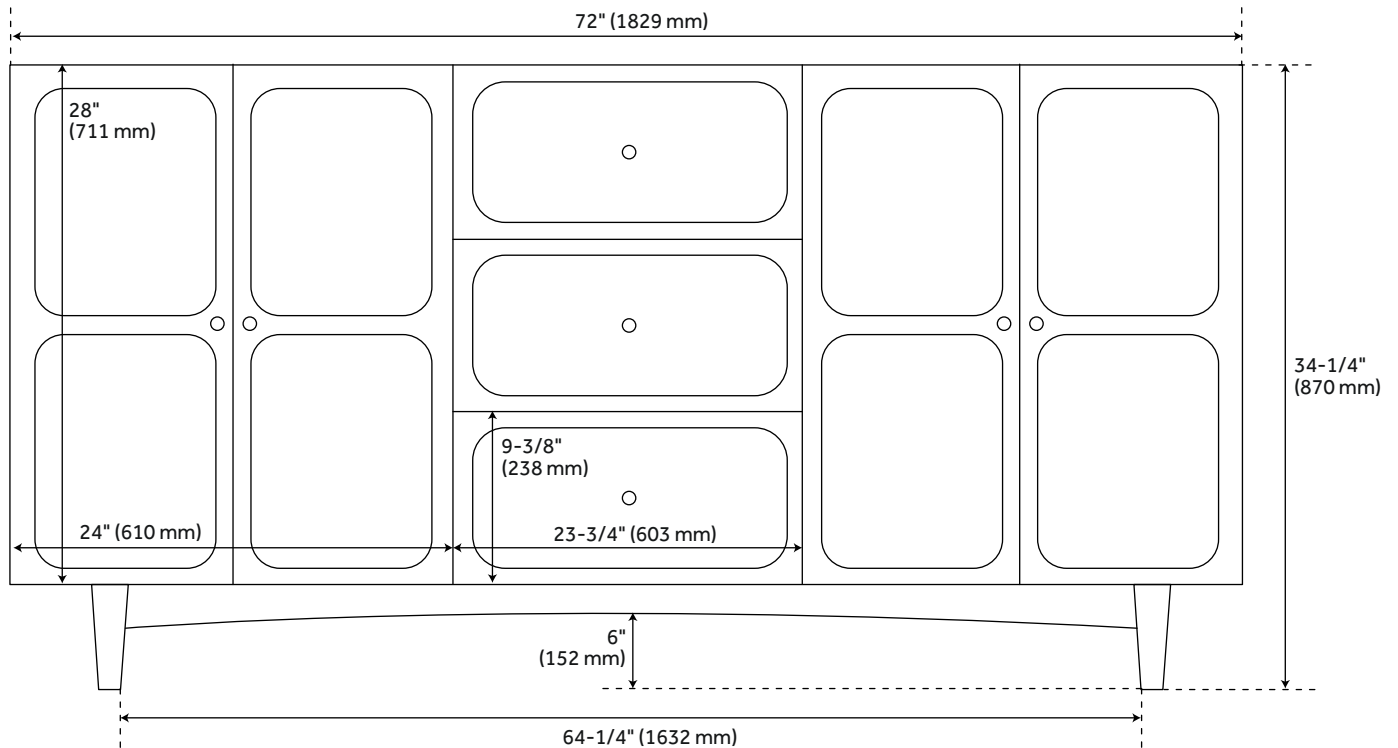

## FEATURES

Installation Type: Freestanding  
Features: Soft-Close Hinges  
Design: Modern  
Product Finish: Cold Brew  
Material: Mahogany  
Number of Doors: 4  
Number of Drawers: 3  
Width: 72"  
Height: 34-1/4"  
Depth: 21-1/8"  
Assembly Required: No  
Number of Shelves: 2  
Dovetail Drawers: Yes  
Number of Basins: 2  
Faucet Included: No  
Size: 72"  
Adjustable Shelves: Yes  
Hardware Finish: Satin Brass  
Built-In Adjusters: Yes  
Sink Included: No  
Vanity Top Included: No  
Backsplash: No  
Mirror Included: No  
Weight: 158.73

## ADDITIONAL FEATURES

- Solid wood cabinet.
- Engineered wood panels with mahogany overlay.
- See Installation Instructions for directions to attach the vanity top and sink.
- All dimensions are ( $\pm 1/2$ ").
- [Wood finish samples available.](#)

# 72" DELAVAN VANITY - COLD BREW

All dimensions and specifications are nominal and may vary. Use actual products for accuracy in critical situations.