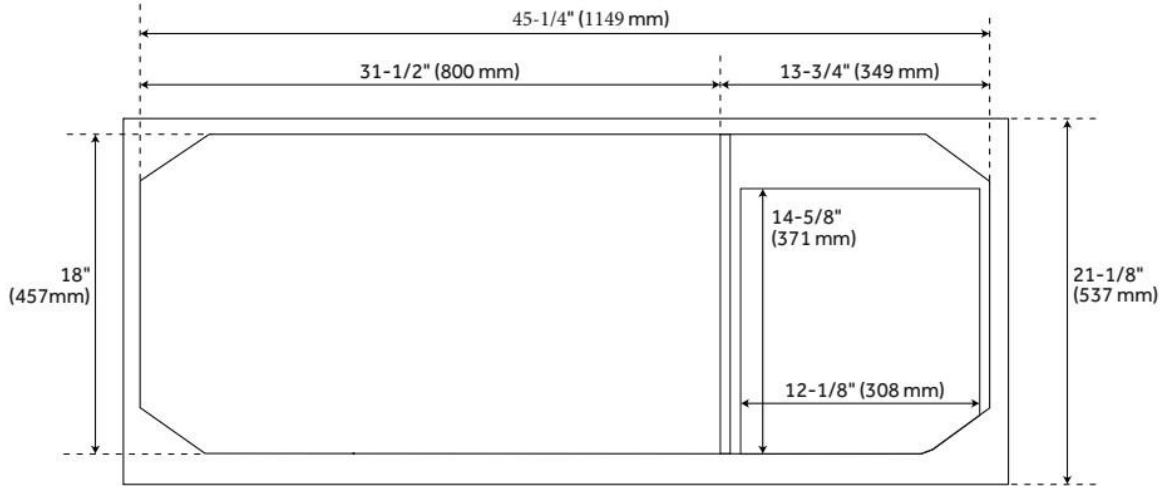

48" DELAVAN VANITY WITH LEFT OFFSET RECTANGLE UNDERMOUNT SINK - COLD BREW - CARRARA -

SKU: 488094
Code: SH488094

FEATURES

Material: Mahogany
Product Finish: Cold Brew
Number of Doors: 2
Number of Drawers: 3
Soft-Close Hinges: Yes
Dovetail Drawers: Yes
Adjustable Shelves: Yes
Hardware Finish: Satin Brass
Built-In Adjusters: Yes

ASME A112.19.2/CSA B45.1, Massachusetts Accepted, LISTED ID: 506897;506897;506897;506897

ADDITIONAL FEATURES

- Solid wood cabinet.
- Engineered wood panels with mahogany overlay.
- Includes a matching backsplash and white porcelain sink.
- Polished Carrara Marble is sourced from Italy.
- Each stone top is carved from a single piece of stone and will feature natural variations.
- See Installation Instructions for directions to attach the vanity top and sink.
- All dimensions are ($\pm 1/2"$).
- [Wood finish samples available.](#)

REVISED 8/6/2024

48" DELAVAN VANITY WITH LEFT OFFSET RECTANGLE UNDERMOUNT SINK - COLD BREW - CARRARA -

SKU: 488094
Code: SH488094

REVISED 8/6/2024