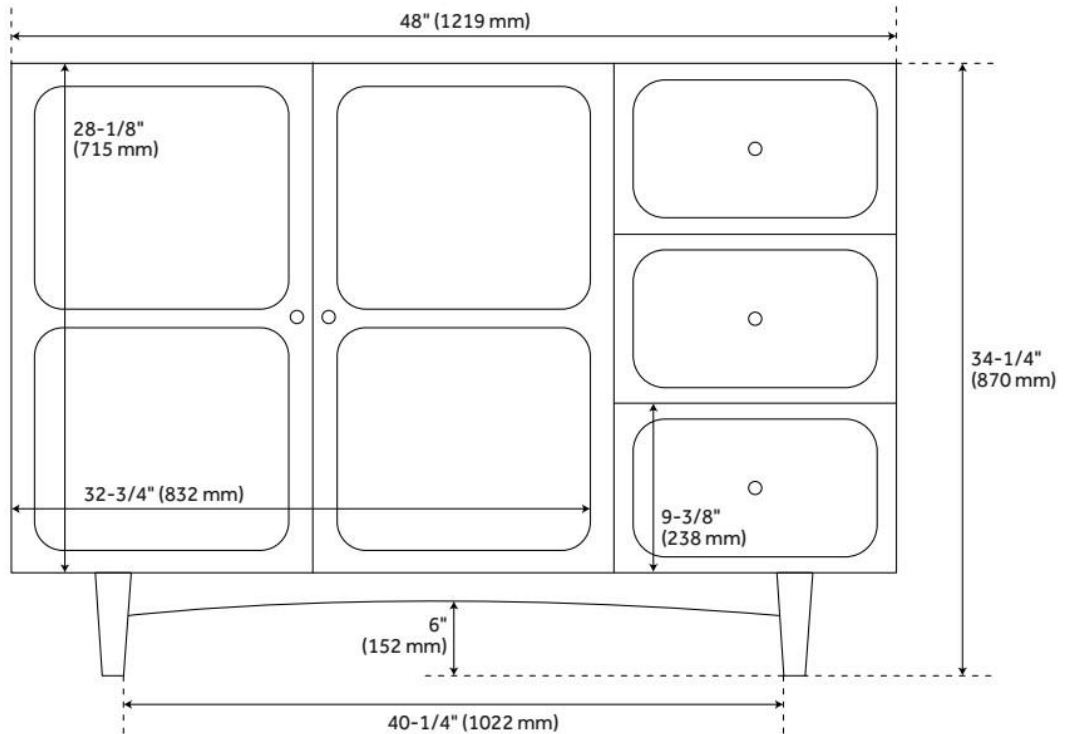

48" DELAVAN VANITY WITH LEFT OFFSET RECTANGLE UNDERMOUNT SINK - COLD BREW - CARRARA -

SKU: 488094
Code: SH488094

FEATURES

Material: Mahogany
Product Finish: Cold Brew
Number of Doors: 2
Number of Drawers: 3
Soft-Close Hinges: Yes
Dovetail Drawers: Yes
Adjustable Shelves: Yes
Hardware Finish: Satin Brass
Built-In Adjusters: Yes

ASME A112.19.2/CSA B45.1, Massachusetts Accepted, LISTED ID: 506897;506897;506897;506897

ADDITIONAL FEATURES

- Solid wood cabinet.
- Engineered wood panels with mahogany overlay.
- Includes a matching backsplash and white porcelain sink.
- Polished Carrara Marble is sourced from Italy.
- Each stone top is carved from a single piece of stone and will feature natural variations.
- See Installation Instructions for directions to attach the vanity top and sink.
- All dimensions are ($\pm 1/2"$).
- [Wood finish samples available.](#)

REVISED 8/6/2024

48" DELAVAN VANITY WITH LEFT OFFSET RECTANGLE UNDERMOUNT SINK - COLD BREW - CARRARA -

SKU: 488094
Code: SH488094

REVISED 8/6/2024