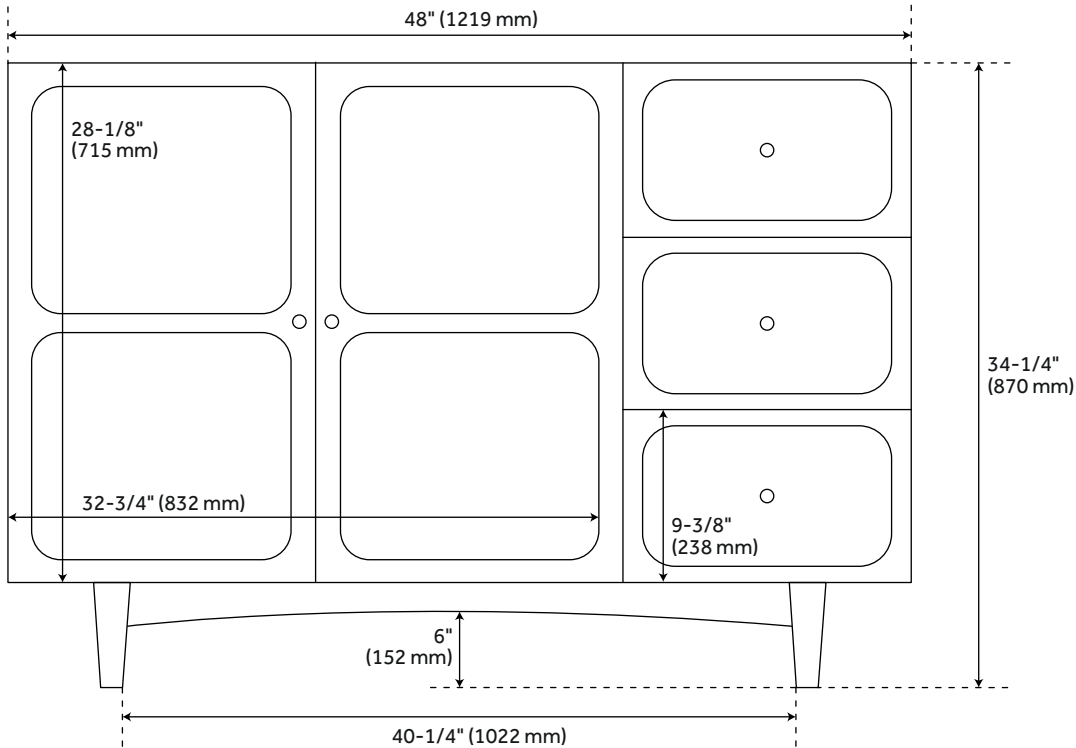

48" DELAVAN VANITY WITH LEFT OFFSET RECTANGLE UNDERMOUNT SINK - COLD BREW - CARRARA -

SKU: 488094
Code: SH488094

ASME A112.19.2/CSA B45.1
Massachusetts Accepted
LISTED ID: 506897

FEATURES

Installation Type: Freestanding
Features: Soft-Close Hinges, Offset Sink
Design: Modern
Product Finish: Cold Brew
Material: Mahogany
Number of Doors: 2
Number of Drawers: 3
Width: 48"
Height: 34-1/4"
Depth: 21-1/8"
Assembly Required: Yes
Number of Shelves: 1
Dovetail Drawers: Yes
Number of Basins: 1
Sink Installation: Undermount - Rectangle
Vanity Top Options: Carrara Marble
Faucet Centers: 8"
Basin Length: 18-1/8"
Basin Width: 12-3/4"
Water Depth To Overflow: 4-1/8"
Fits Drain Hole Size: 1-1/2"
Faucet Included: No
Vanity Top Material: Marble
Sink Material: Porcelain
Vanity Top Thickness: 3cm
Water Depth to Rim: 5-1/2"
Size: 48"
Adjustable Shelves: Yes
Hardware Finish: Satin Brass
Built-In Adjusters: Yes
Sink Included: Yes
Sink Color: White
Basin Overflow: Yes
Vanity Top Included: Yes
Vanity Top Depth: 22"
Vanity Top Width: 49"
Backsplash: Yes
Mirror Included: No
Weight: 253.49

REVISED 1/08/2024

48" DELAVAN VANITY WITH LEFT OFFSET RECTANGLE UNDERMOUNT SINK - COLD BREW - CARRARA -

SKU: 488094
Code: SH488094

ADDITIONAL FEATURES

- Solid wood cabinet.
- Engineered wood panels with mahogany overlay.
- Includes a matching backsplash and white porcelain sink.
- Polished Carrara Marble is sourced from Italy.
- Each stone top is carved from a single piece of stone and will feature natural variations.
- See Installation Instructions for directions to attach the vanity top and sink.
- All dimensions are ($\pm 1/2$ ").
- [Wood finish samples available.](#)

REVISED 1/08/2024

48" DELAVAN VANITY - COLD BREW

All dimensions and specifications are nominal and may vary. Use actual products for accuracy in critical situations.