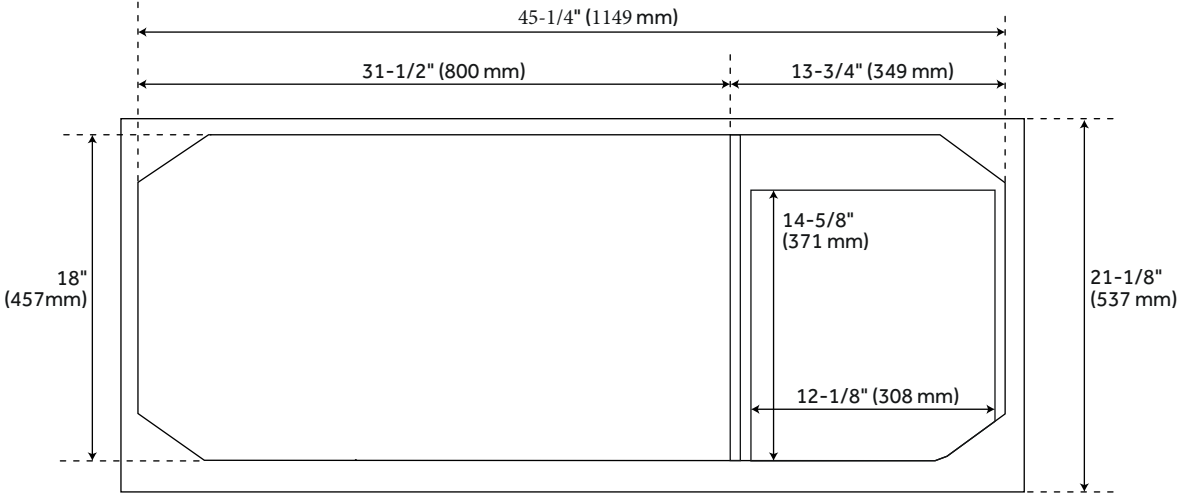

48" DELAVAN VANITY WITH LEFT OFFSET RECTANGLE UNDERMOUNT SINK - COLD BREW - CARRARA -

SKU: 488094
Code: SH488094

ASME A112.19.2/CSA B45.1
Massachusetts Accepted
LISTED ID: 506897

FEATURES

Installation Type: Freestanding
Features: Soft-Close Hinges, Offset Sink
Design: Modern
Product Finish: Cold Brew
Material: Mahogany
Number of Doors: 2
Number of Drawers: 3
Width: 48"
Height: 34-1/4"
Depth: 21-1/8"
Assembly Required: Yes
Number of Shelves: 1
Dovetail Drawers: Yes
Number of Basins: 1
Sink Installation: Undermount - Rectangle
Vanity Top Options: Carrara Marble
Faucet Centers: 8"
Basin Length: 18-1/8"
Basin Width: 12-3/4"
Water Depth To Overflow: 4-1/8"
Fits Drain Hole Size: 1-1/2"
Faucet Included: No
Vanity Top Material: Marble
Sink Material: Porcelain
Vanity Top Thickness: 3cm
Water Depth to Rim: 5-1/2"
Size: 48"
Adjustable Shelves: Yes
Hardware Finish: Satin Brass
Built-In Adjusters: Yes
Sink Included: Yes
Sink Color: White
Basin Overflow: Yes
Vanity Top Included: Yes
Vanity Top Depth: 22"
Vanity Top Width: 49"
Backsplash: Yes
Mirror Included: No
Weight: 253.49

REVISED 1/08/2024

48" DELAVAN VANITY WITH LEFT OFFSET RECTANGLE UNDERMOUNT SINK - COLD BREW - CARRARA -

SKU: 488094
Code: SH488094

ADDITIONAL FEATURES

- Solid wood cabinet.
- Engineered wood panels with mahogany overlay.
- Includes a matching backsplash and white porcelain sink.
- Polished Carrara Marble is sourced from Italy.
- Each stone top is carved from a single piece of stone and will feature natural variations.
- See Installation Instructions for directions to attach the vanity top and sink.
- All dimensions are ($\pm 1/2$ ").
- [Wood finish samples available.](#)

REVISED 1/08/2024

48" DELAVAN VANITY - COLD BREW

All dimensions and specifications are nominal and may vary. Use actual products for accuracy in critical situations.