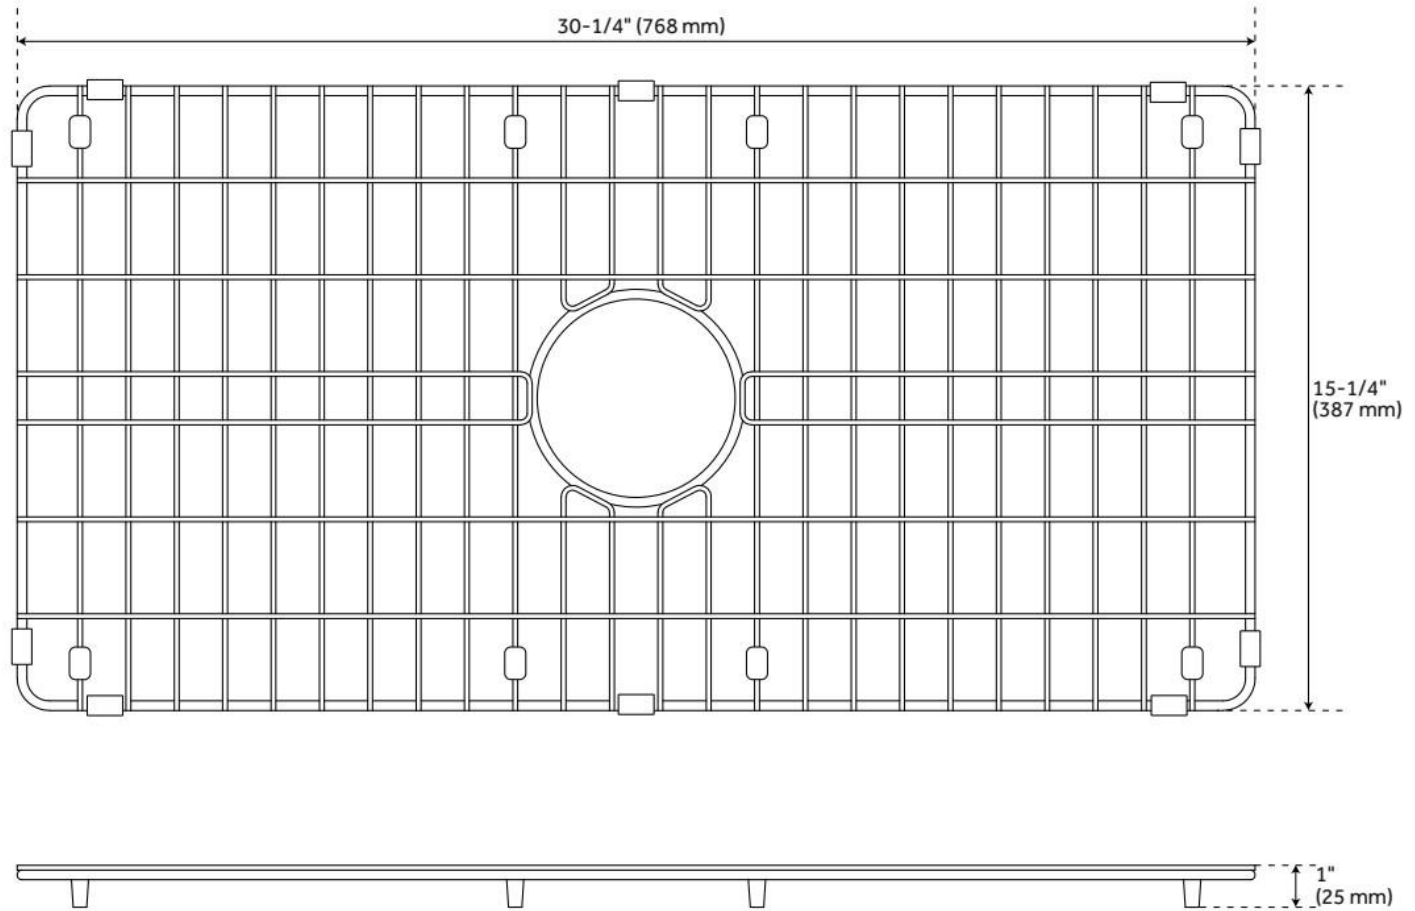

SINK GRID FOR 33" ROWENA FIRECLAY FARMHOUSE SINK

SKU: 488305
Code: SHFG3015

REVISED 7/8/2024